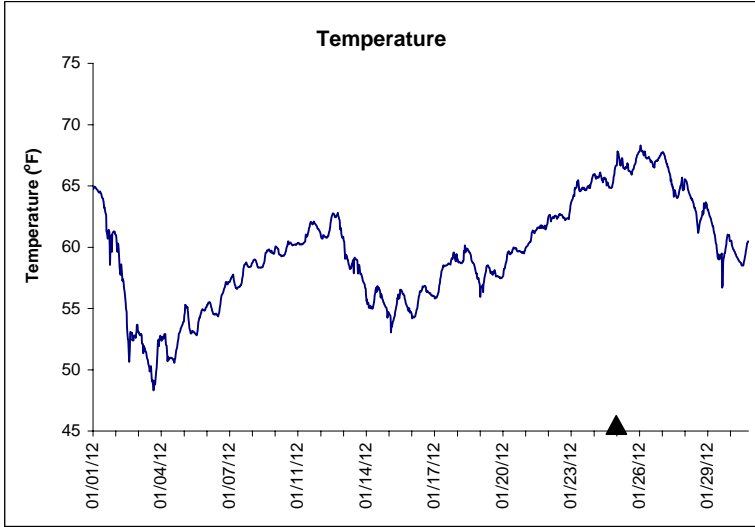

Alligator Harbor Lease Area, Franklin County
January 2012

No Wind Data Available

▲ Monitoring Equipment Exchanged (sonde deployment)

Note: QA/QC limited to data deletion based on sonde error codes and pre- / post-calibration notes.