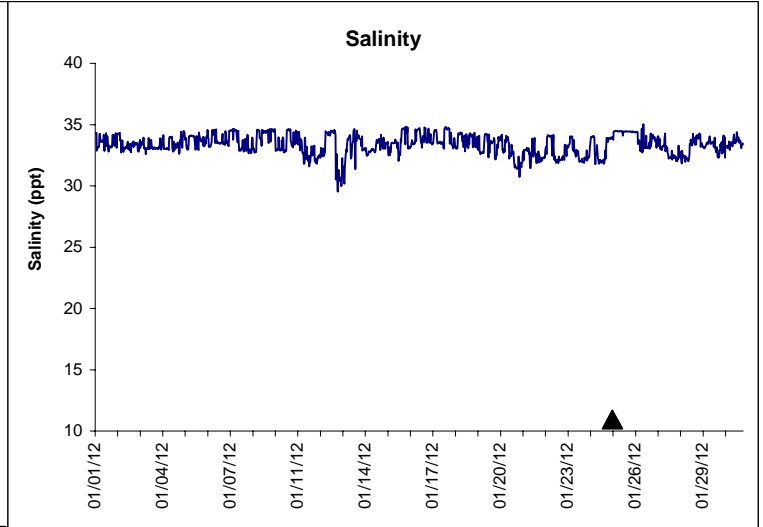

Alligator Harbor Lease Area, Franklin County
January 2012

No Wind Data Available

▲ Monitoring Equipment Exchanged (sonde deployment)

Note: QA/QC limited to data deletion based on sonde error codes and pre- / post-calibration notes.