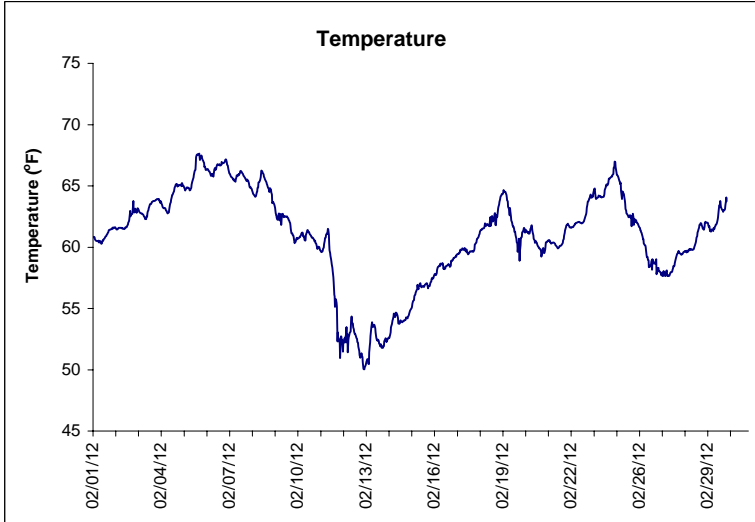

**Alligator Harbor Lease Area, Franklin County**  
**February 2012**

**No Wind Data Available**

▲ Monitoring Equipment Exchanged (sonde deployment)

**Note:** QA/QC limited to data deletion based on sonde error codes and pre- / post-calibration notes.