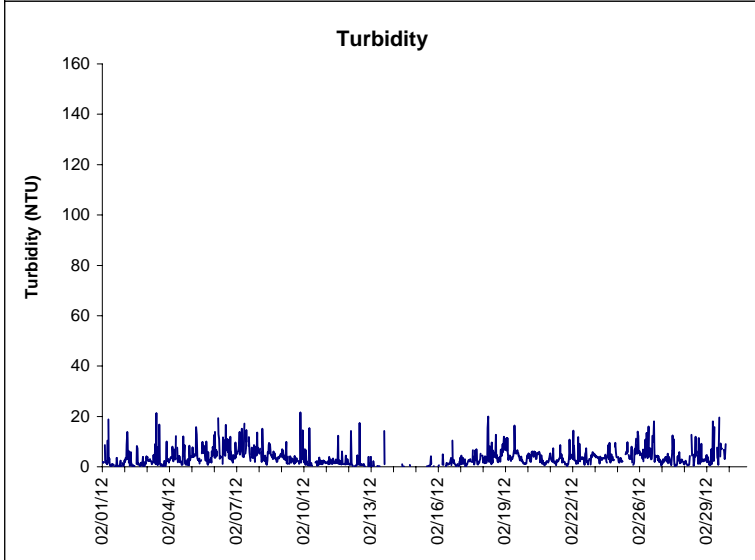

**Alligator Harbor Lease Area, Franklin County**  
**February 2012**

**No Wind Data Available**

▲ Monitoring Equipment Exchanged (sonde deployment)

**Note:** QA/QC limited to data deletion based on sonde error codes and pre- / post-calibration notes.