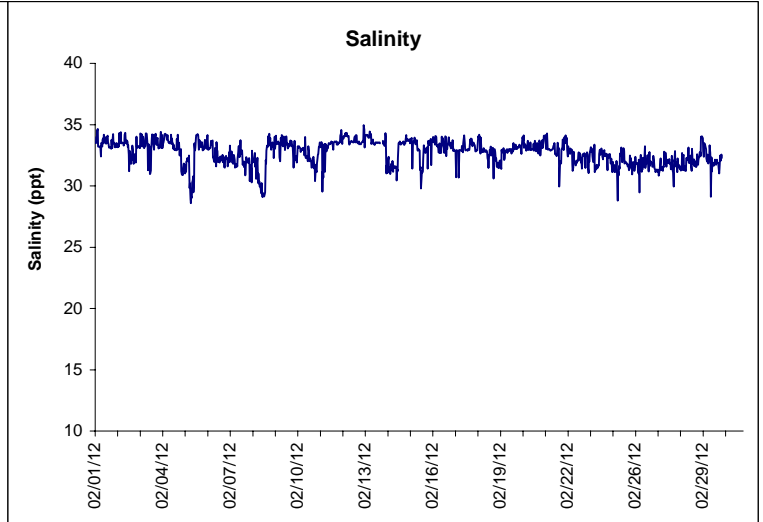

**Alligator Harbor Lease Area, Franklin County**  
**February 2012**

**No Wind Data Available**

▲ Monitoring Equipment Exchanged (sonde deployment)

**Note:** QA/QC limited to data deletion based on sonde error codes and pre- / post-calibration notes.