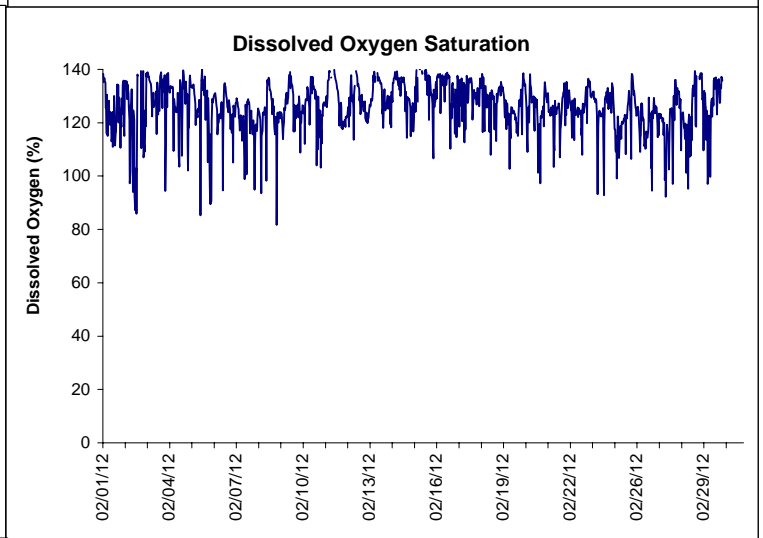

**Alligator Harbor Lease Area, Franklin County**  
**February 2012**

**No Wind Data Available**

▲ Monitoring Equipment Exchanged (sonde deployment)

**Note:** QA/QC limited to data deletion based on sonde error codes and pre- / post-calibration notes.