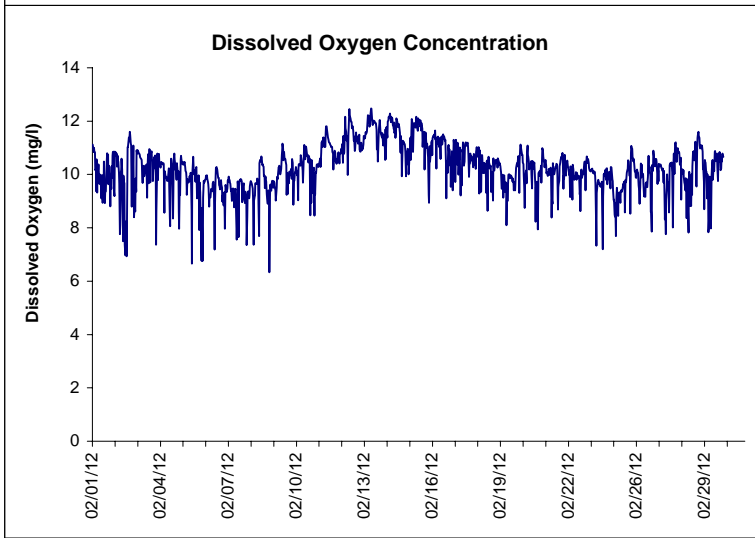

**Alligator Harbor Lease Area, Franklin County**  
**February 2012**

**No Wind Data Available**

▲ Monitoring Equipment Exchanged (sonde deployment)

**Note:** QA/QC limited to data deletion based on sonde error codes and pre- / post-calibration notes.