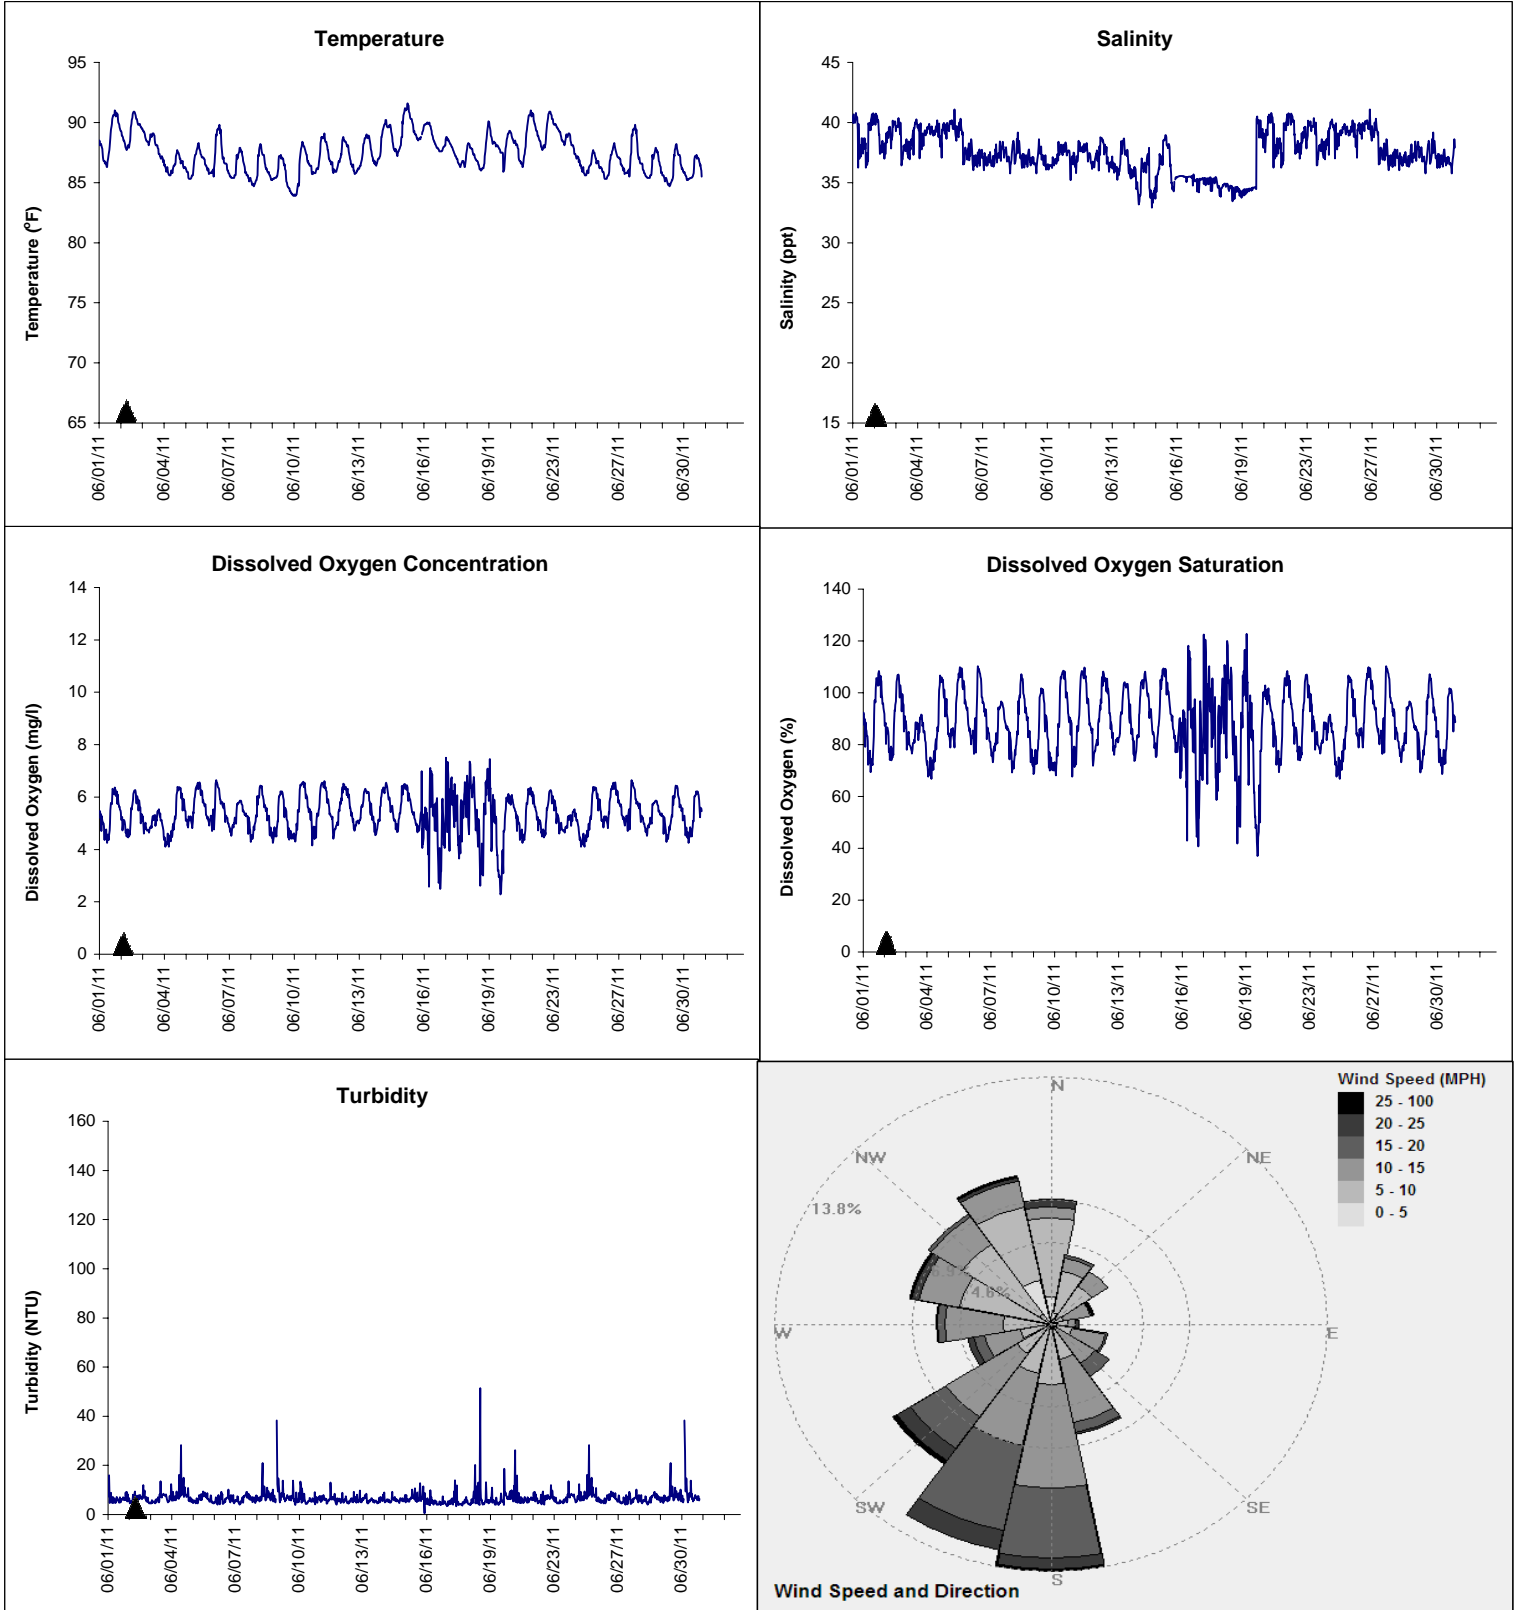

Alligator Harbor Lease Area, Franklin County

June 2011

▲ Monitoring Equipment Exchanged (sonde deployment)

Note: QA/QC limited to data deletion based on sonde error codes and pre- / post-calibration notes.