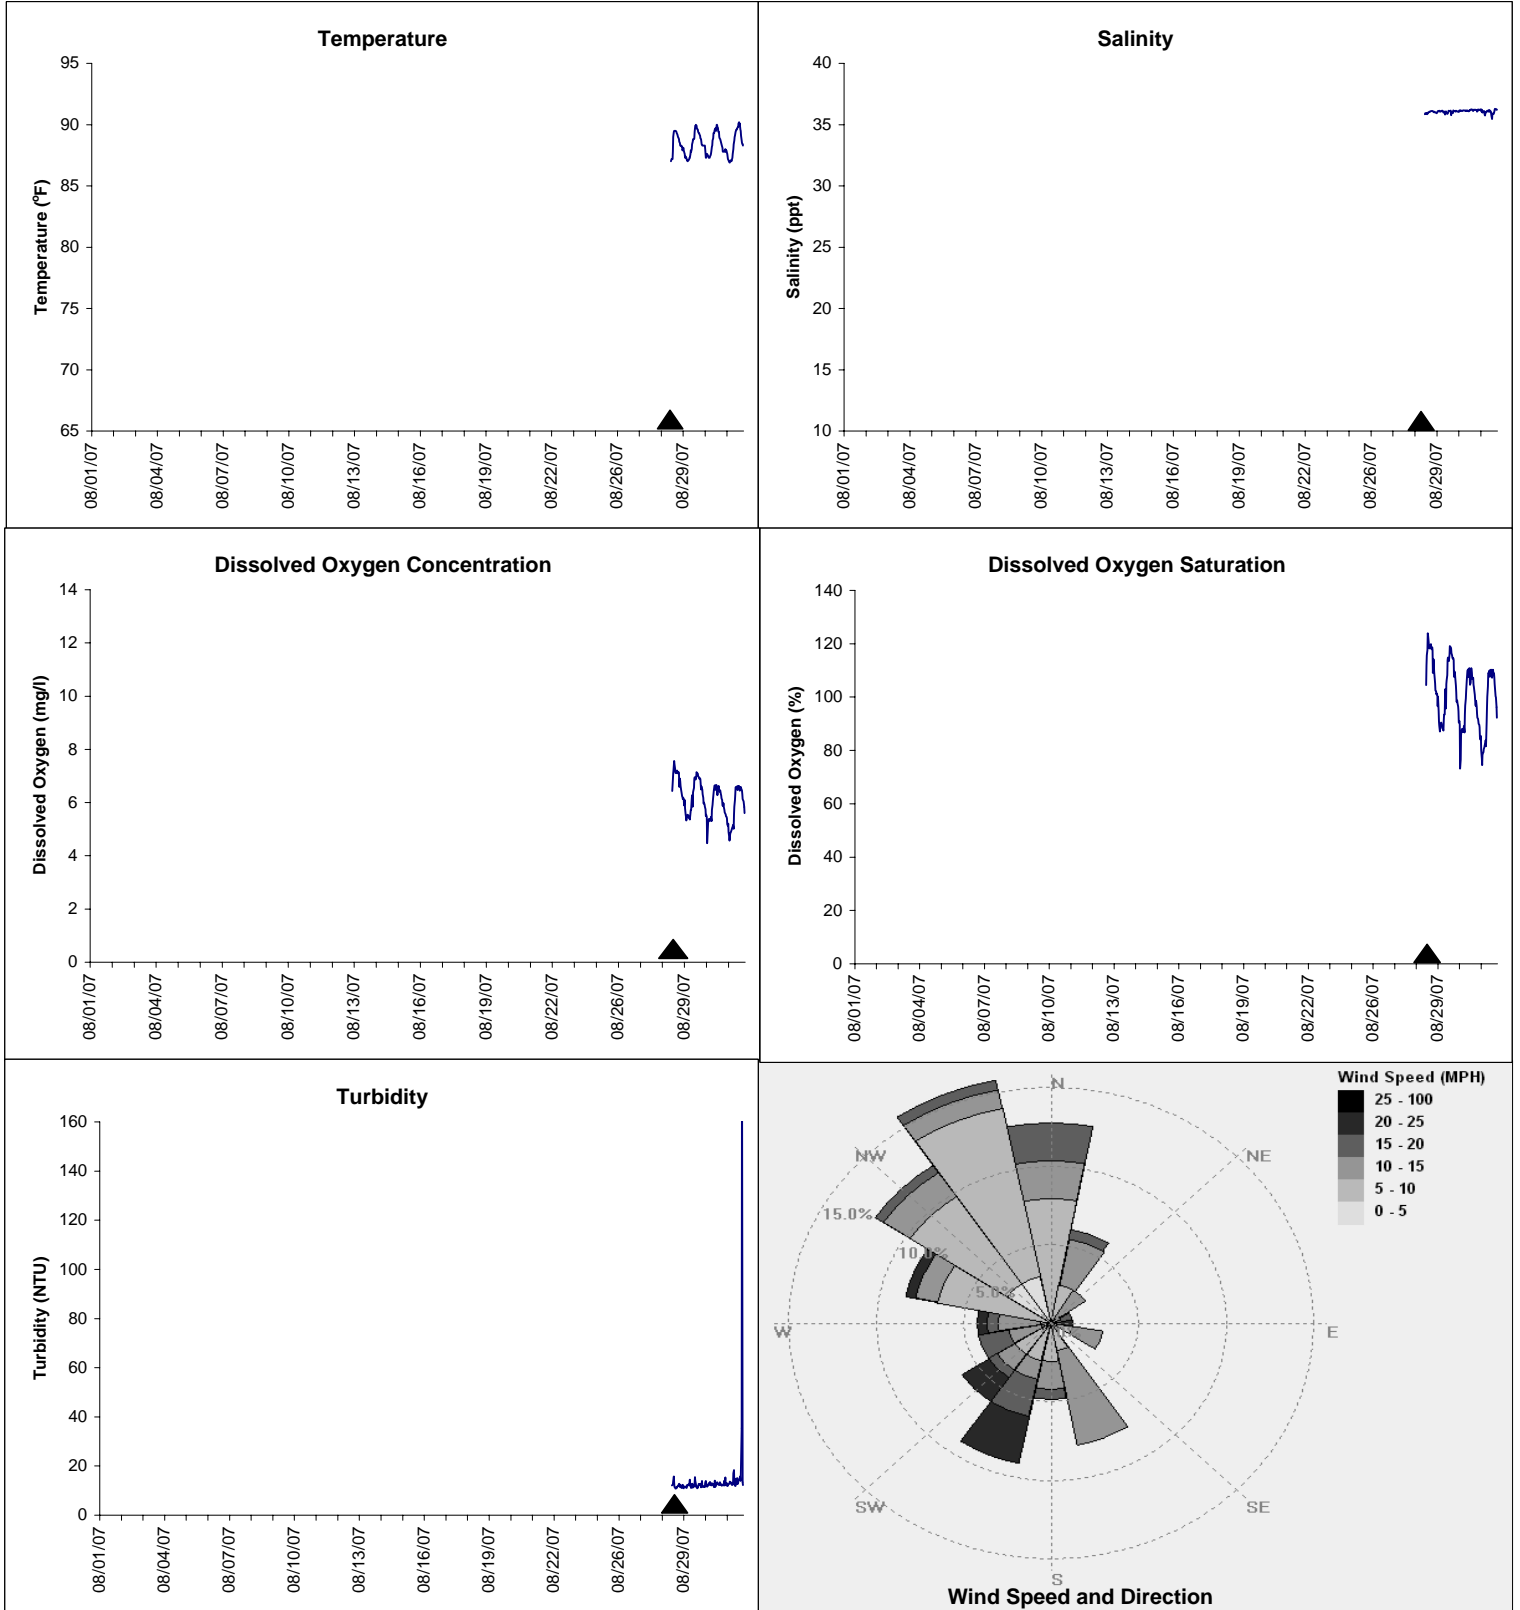

Alligator Harbor Lease Area, Franklin County

August 2007

▲ Monitoring Equipment Exchanged (sonde deployment)

Note: QA/QC limited to data deletion based on sonde error codes and pre- / post-calibration notes