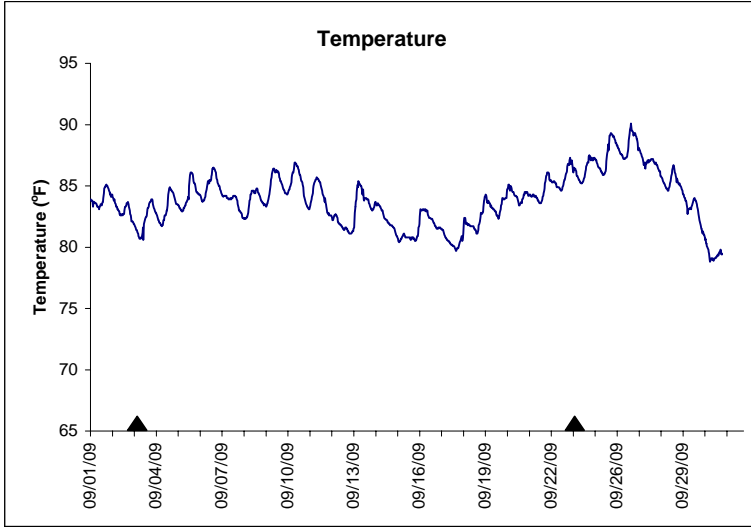

Alligator Harbor Lease Area, Franklin County

September 2009

▲ Monitoring Equipment Exchanged (sonde deployment)

Note: QA/QC limited to data deletion based on sonde error codes and pre- / post-calibration notes.