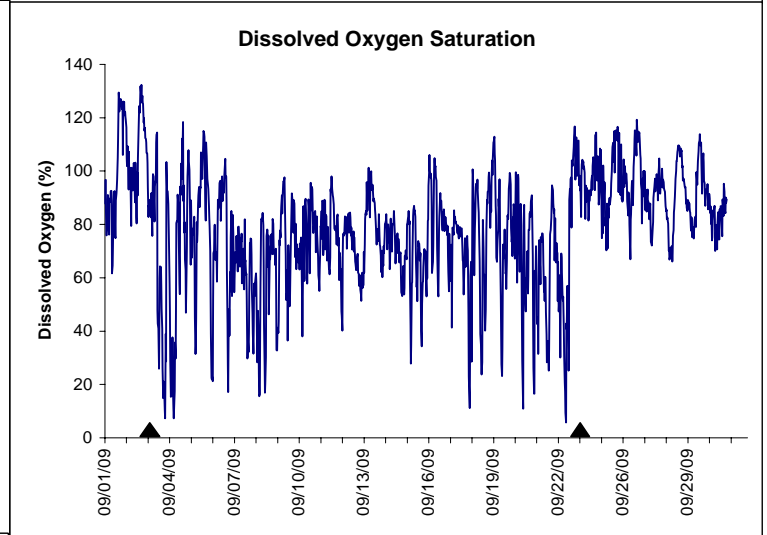

Alligator Harbor Lease Area, Franklin County

September 2009

▲ Monitoring Equipment Exchanged (sonde deployment)

Note: QA/QC limited to data deletion based on sonde error codes and pre- / post-calibration notes.