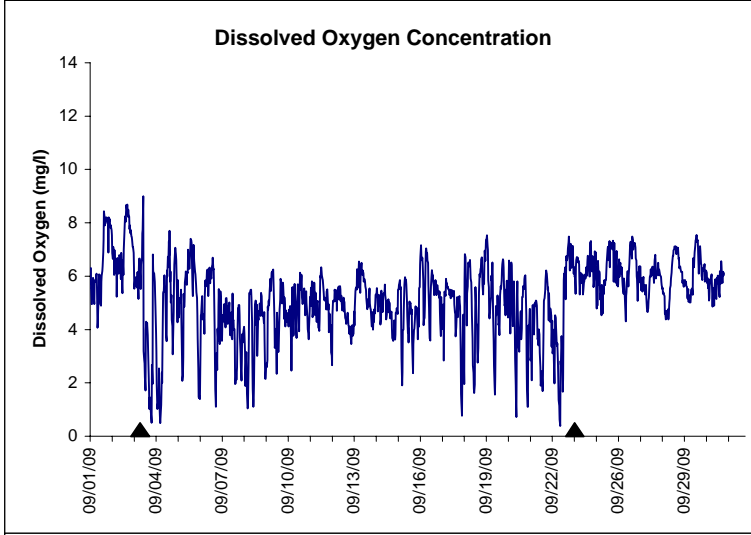

Alligator Harbor Lease Area, Franklin County

September 2009

▲ Monitoring Equipment Exchanged (sonde deployment)

Note: QA/QC limited to data deletion based on sonde error codes and pre- / post-calibration notes.