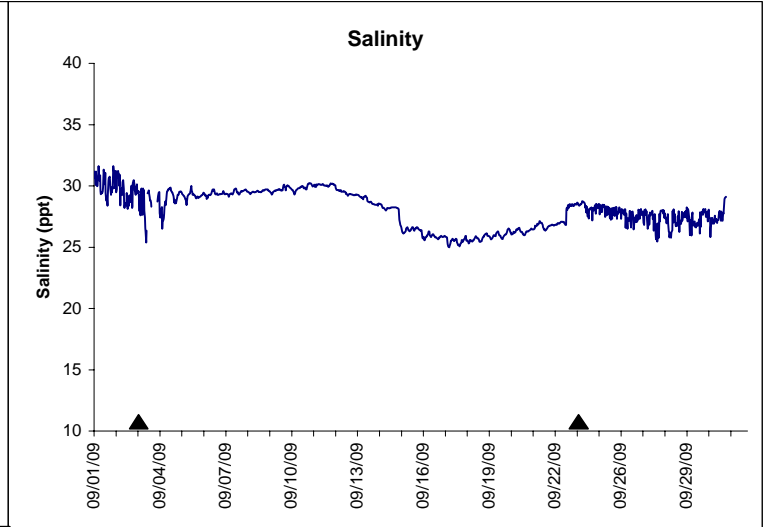

Alligator Harbor Lease Area, Franklin County

September 2009

▲ Monitoring Equipment Exchanged (sonde deployment)

Note: QA/QC limited to data deletion based on sonde error codes and pre- / post-calibration notes.