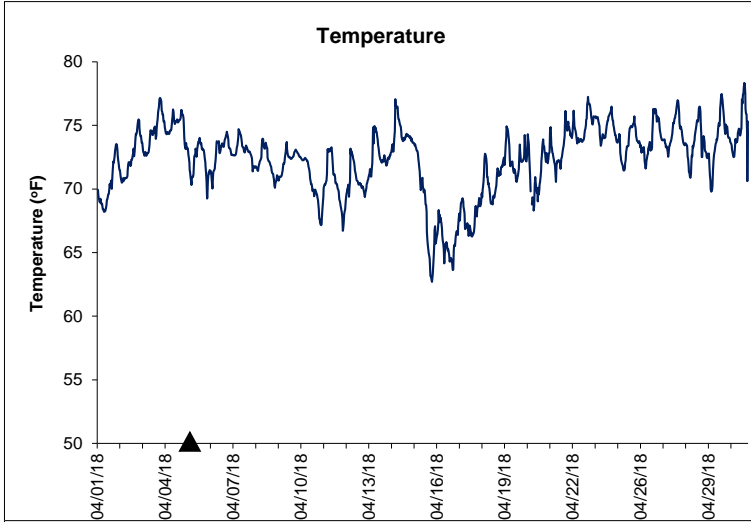

Dog Island Lease Area, Levy County

April 2018

No Wind Data Available

▲ Monitoring Equipment Exchanged (sonde deployment)

Note: QA/QC limited to data deletion based on sonde error codes and pre- / post-calibration notes.