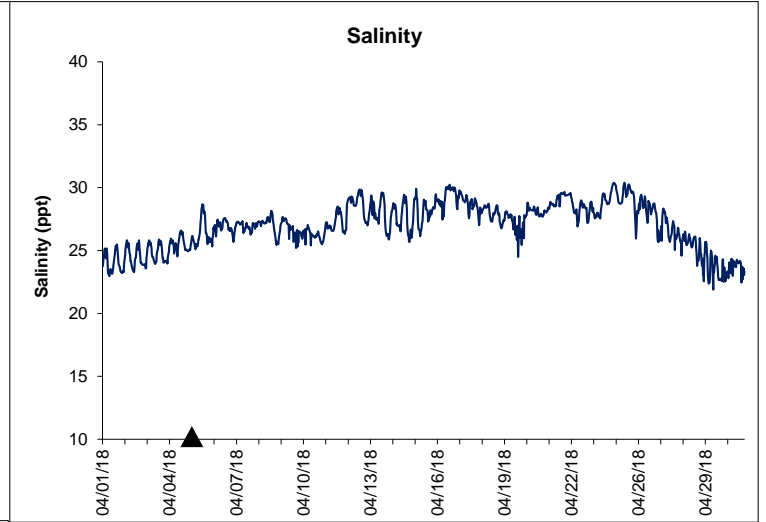

Dog Island Lease Area, Levy County

April 2018

No Wind Data Available

▲ Monitoring Equipment Exchanged (sonde deployment)

Note: QA/QC limited to data deletion based on sonde error codes and pre- / post-calibration notes.