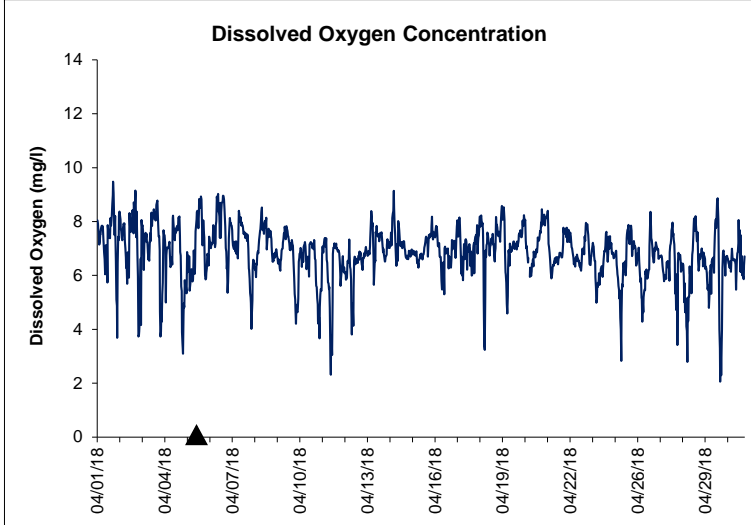

Dog Island Lease Area, Levy County

April 2018

No Wind Data Available

▲ Monitoring Equipment Exchanged (sonde deployment)

Note: QA/QC limited to data deletion based on sonde error codes and pre- / post-calibration notes.