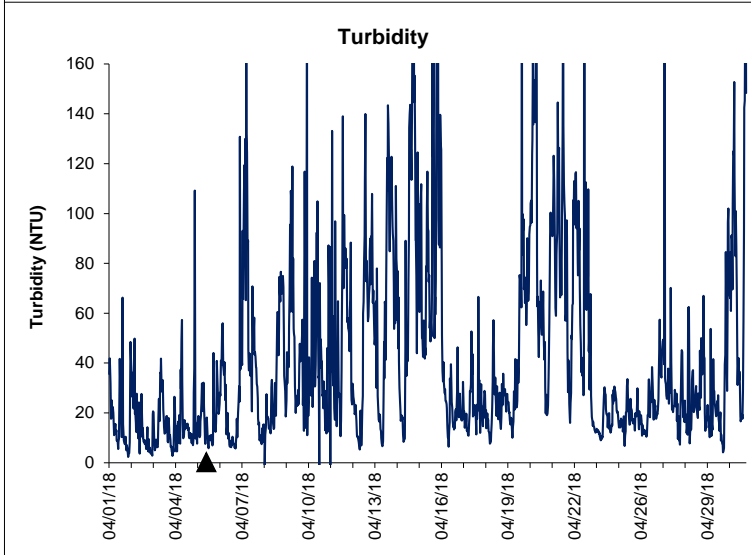

Dog Island Lease Area, Levy County

April 2018

No Wind Data Available

▲ Monitoring Equipment Exchanged (sonde deployment)

Note: QA/QC limited to data deletion based on sonde error codes and pre- / post-calibration notes.