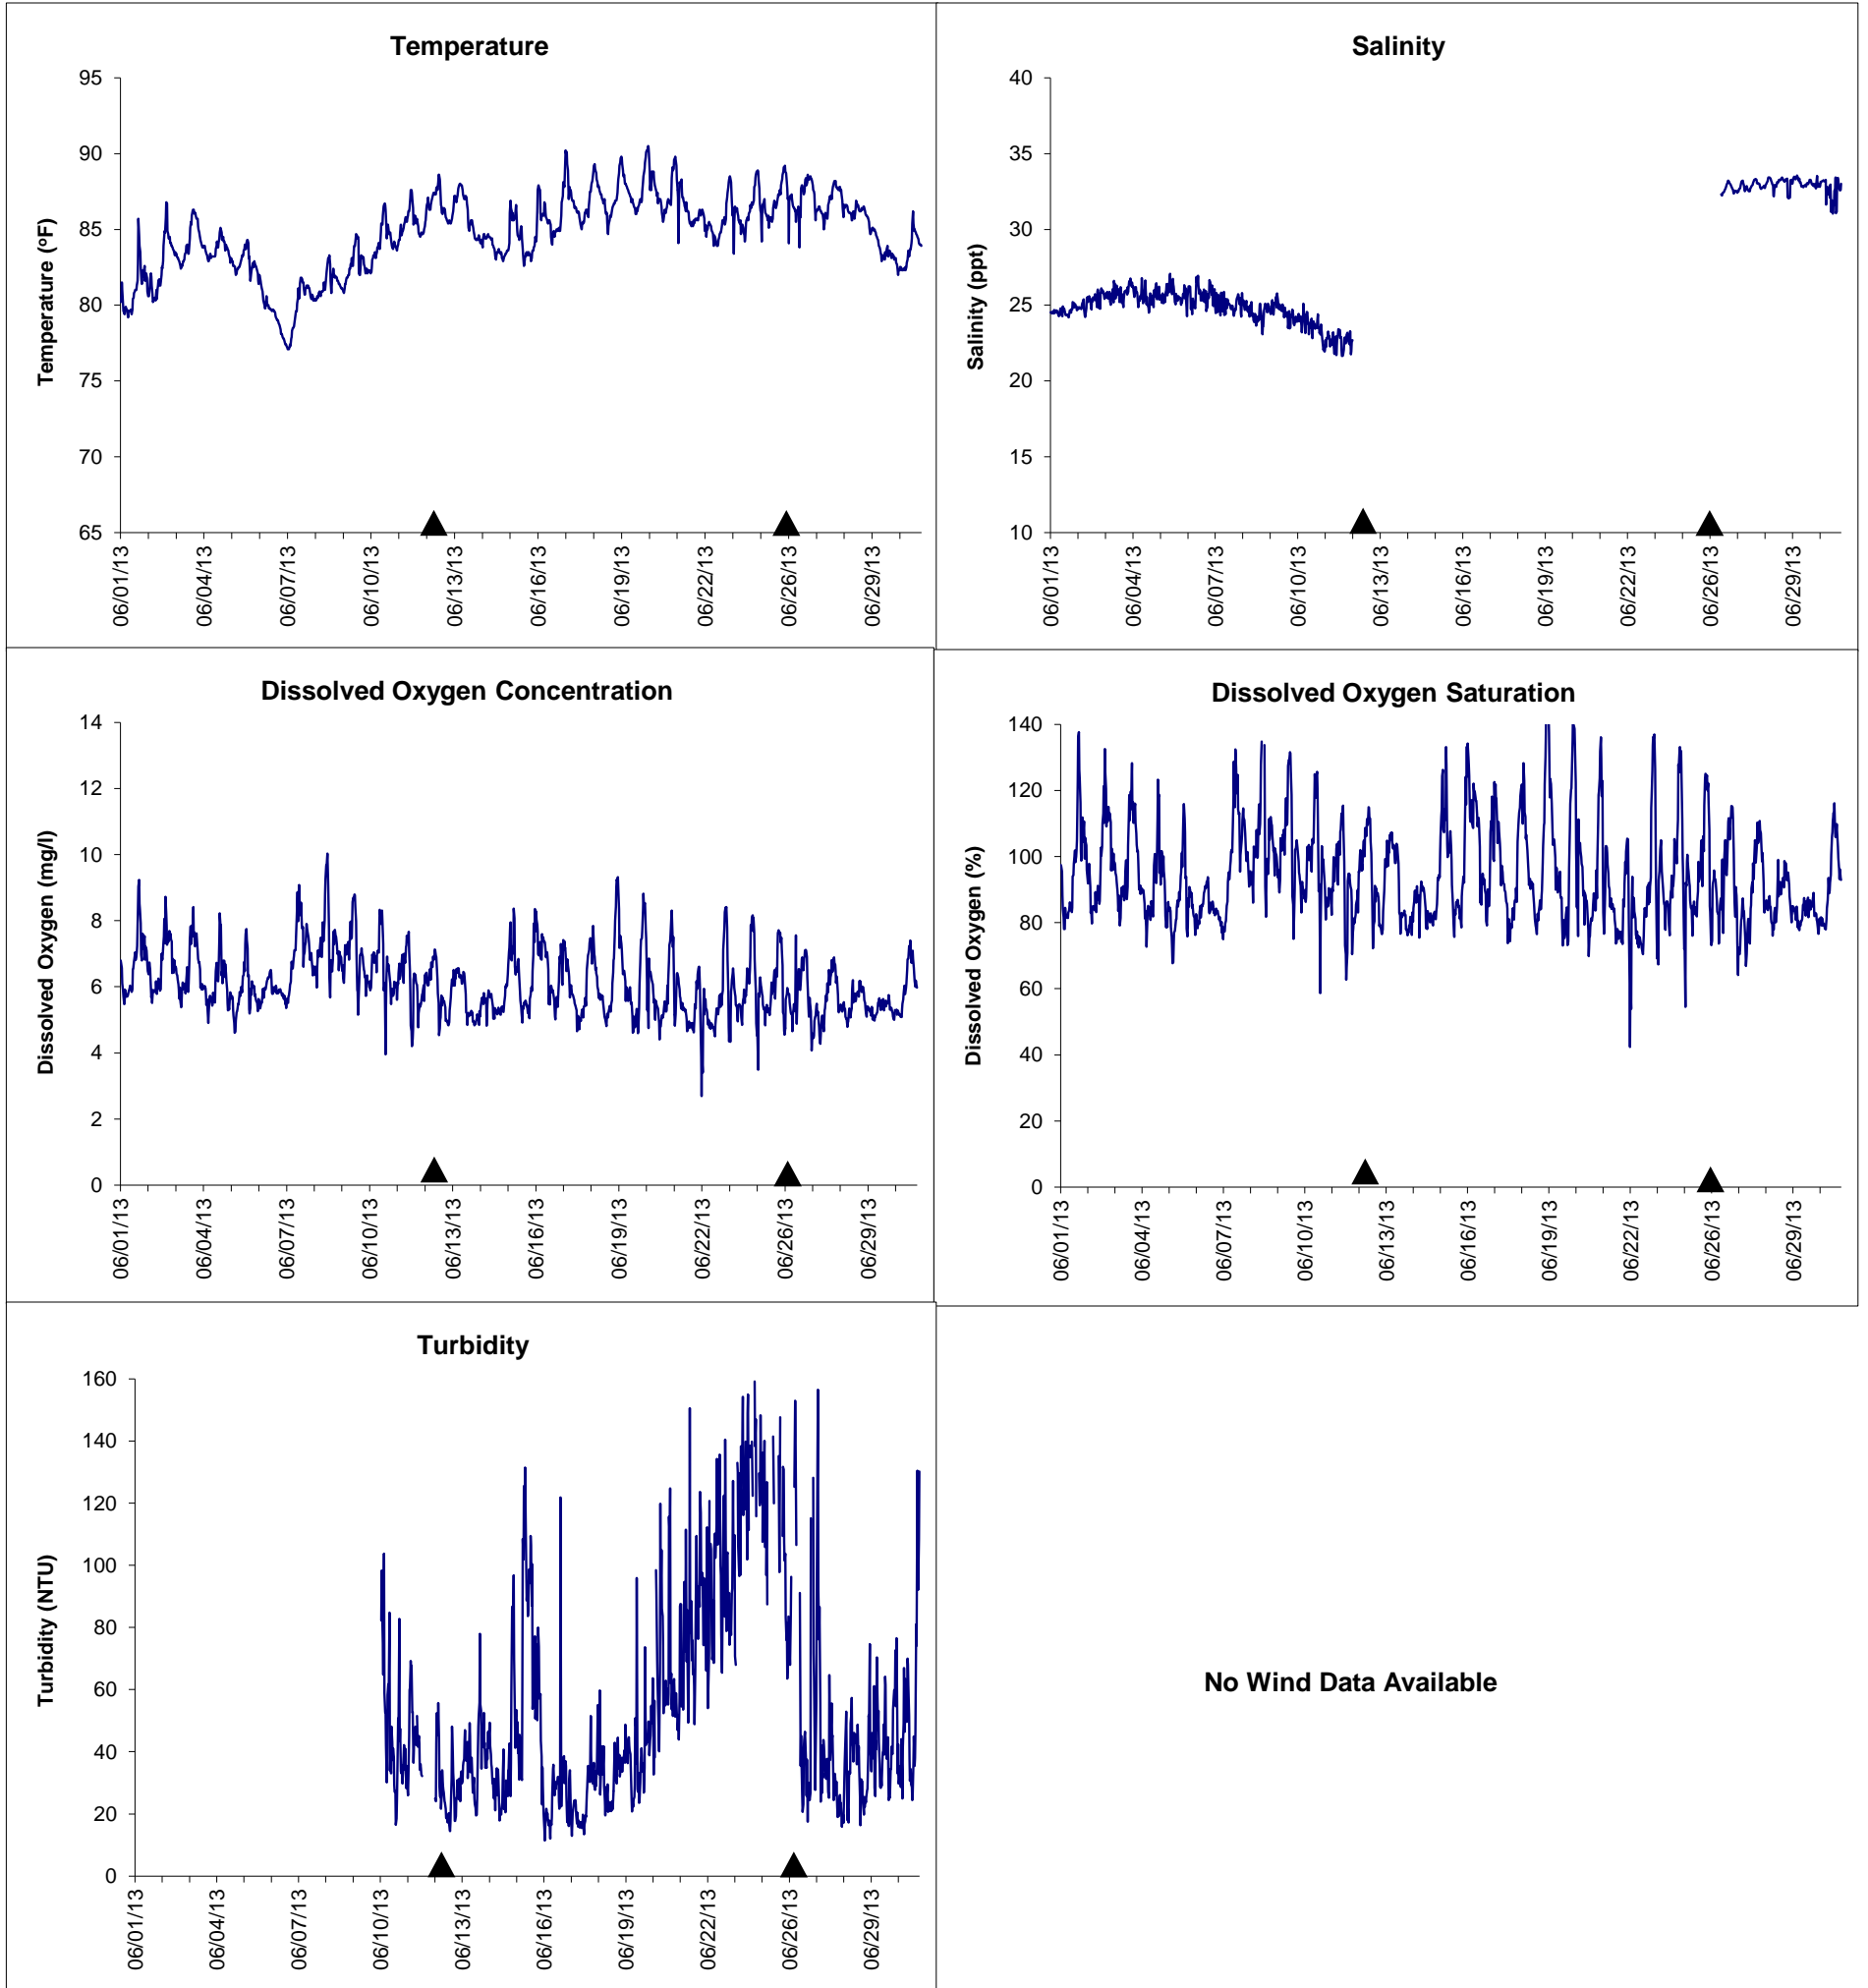

# Dog Island Lease Area, Levy County

## June 2013

No Wind Data Available

▲ Monitoring Equipment Exchanged (sonde deployment)

Note: QA/QC limited to data deletion based on sonde error codes and pre- / post-calibration notes.