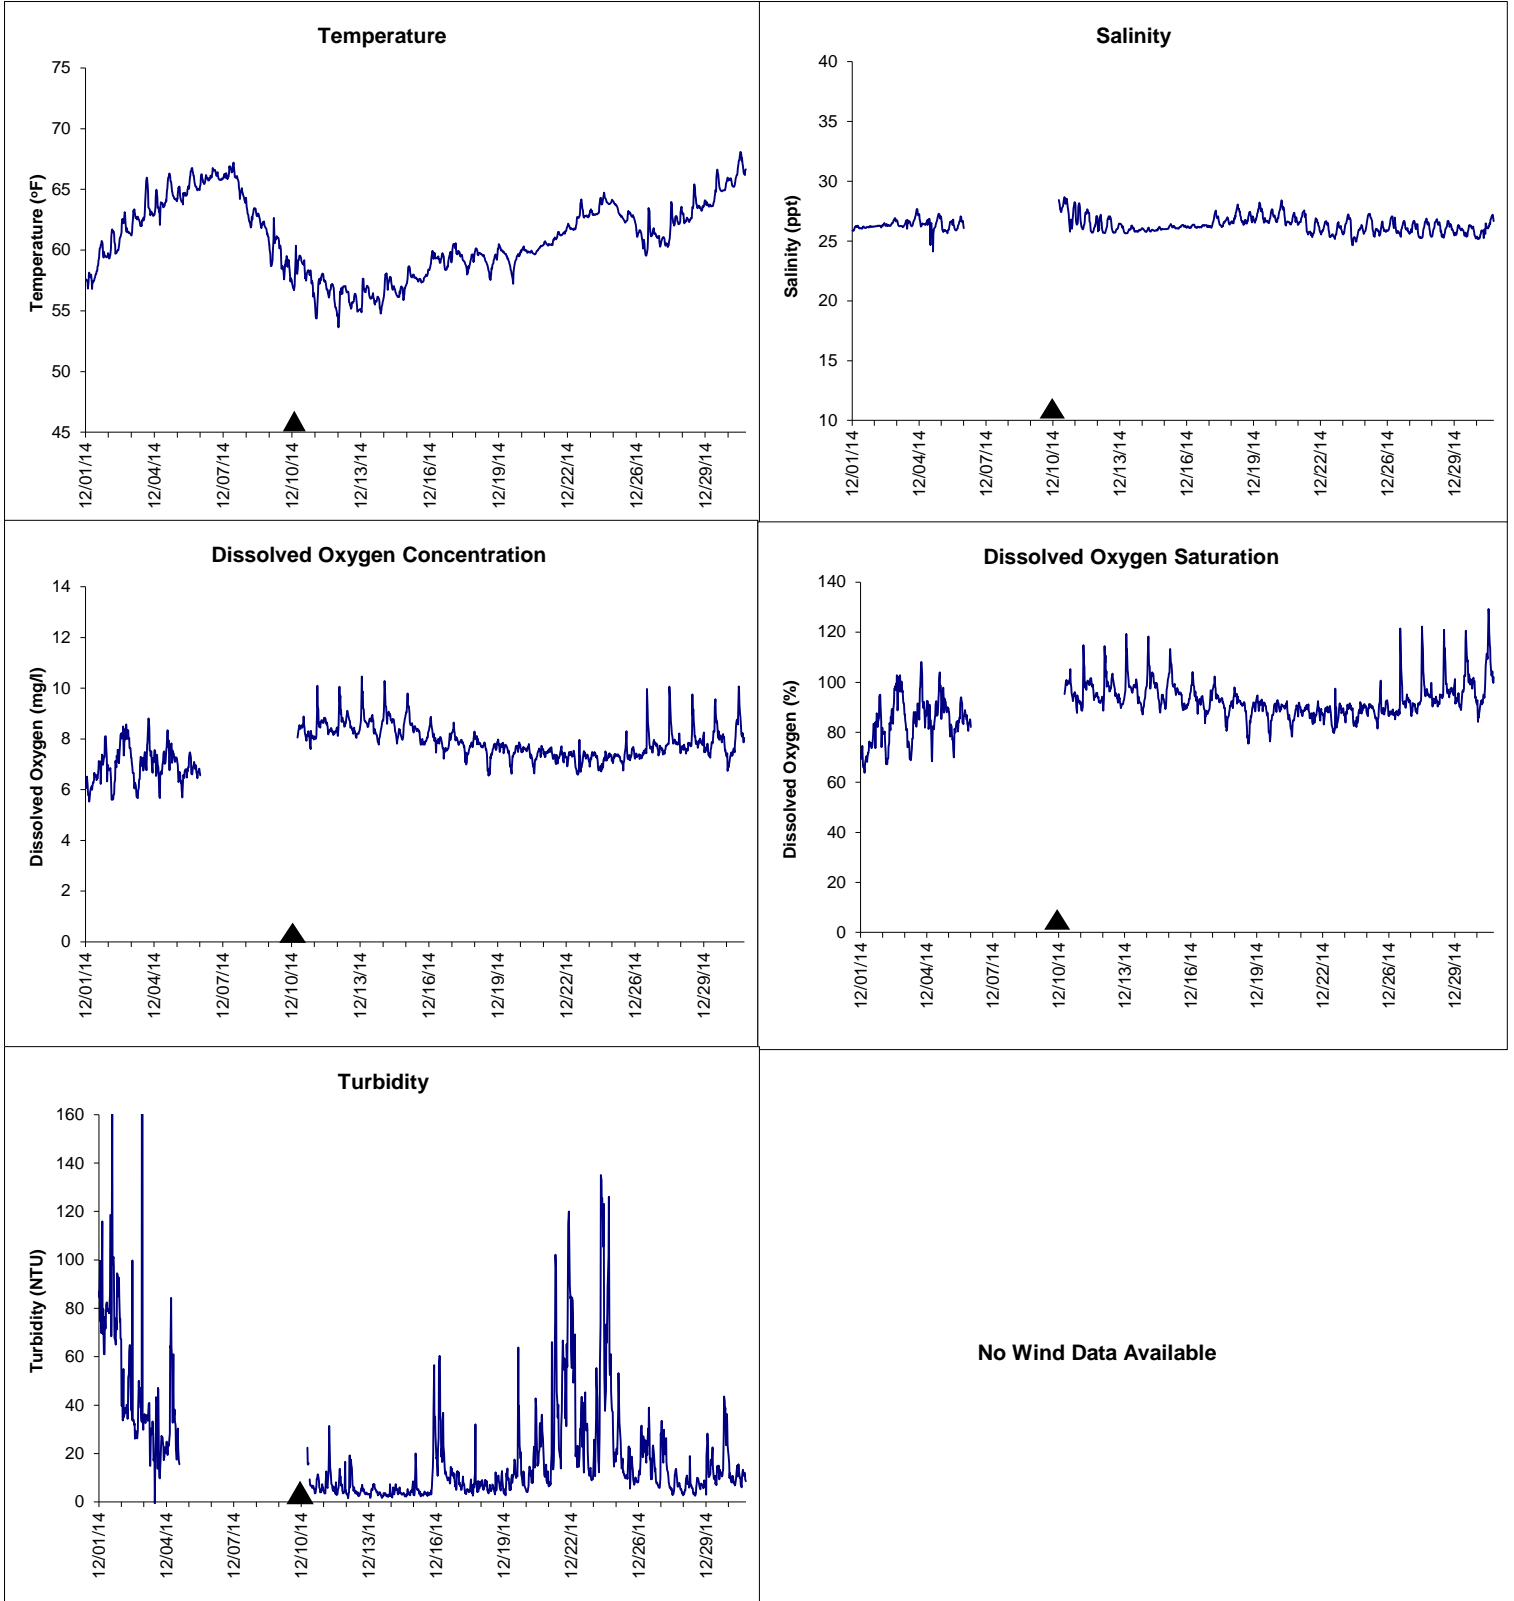

# Dog Island Lease Area, Levy County December 2014

No Wind Data Available

▲ Monitoring Equipment Exchanged (sonde deployment)  
**Note:** QA/QC limited to data deletion based on sonde error codes and pre- / post-calibration notes.