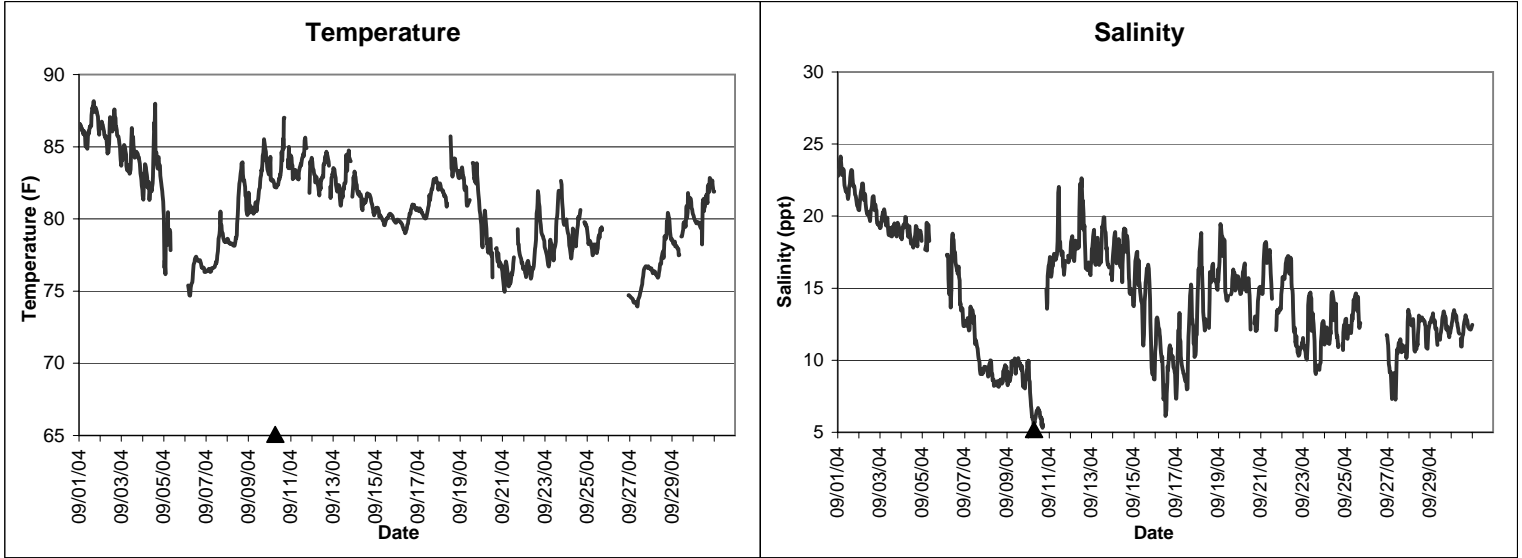

Dog Island Lease Area, Levy County  
September 2004

▲ Monitoring equipment exchanged (sonde deployment)  
Refer to QA/QC log for additional information

9/5 - 9/6 Hurricane Frances  
9/25 - 9/26 Hurricane Jeanne