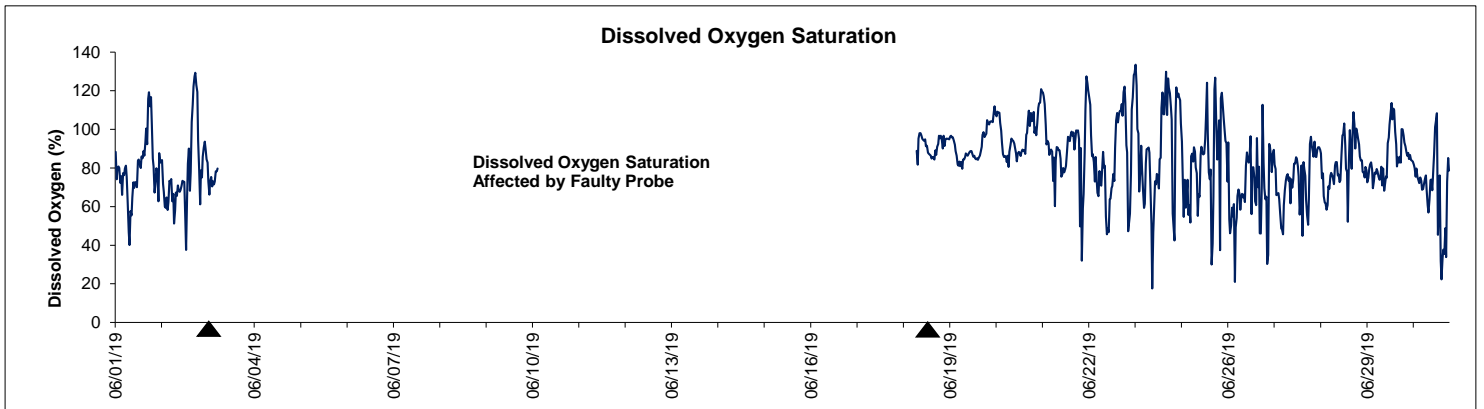

# Dog Island Lease Area, Levy County June 2019

▲ Monitoring Equipment Exchanged (sonde deployment)

**Note:** QA/QC limited to data deletion based on sonde error codes and pre- / post-calibration notes.