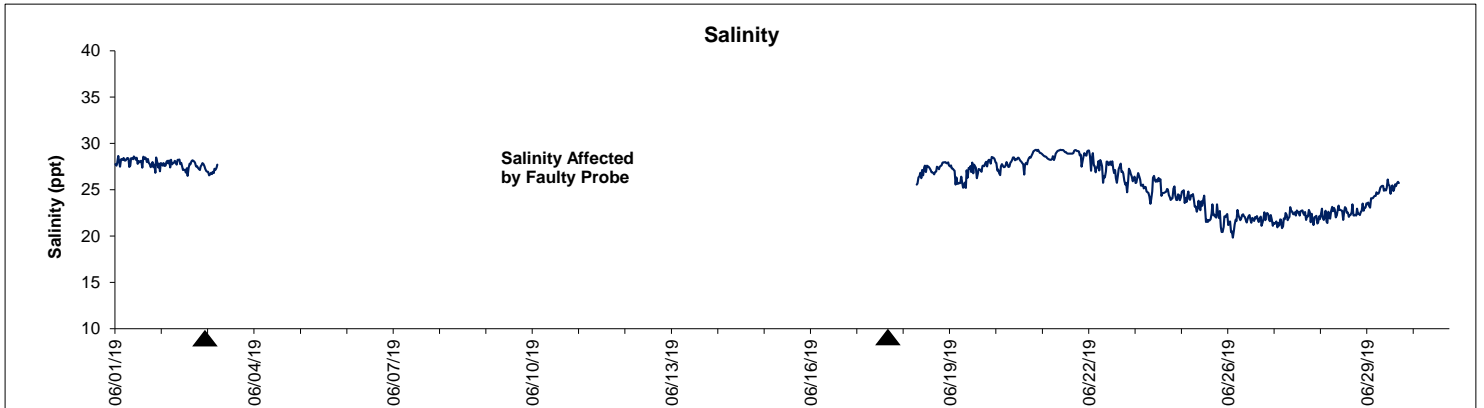

# Dog Island Lease Area, Levy County June 2019

▲ Monitoring Equipment Exchanged (sonde deployment)

**Note:** QA/QC limited to data deletion based on sonde error codes and pre- / post-calibration notes.