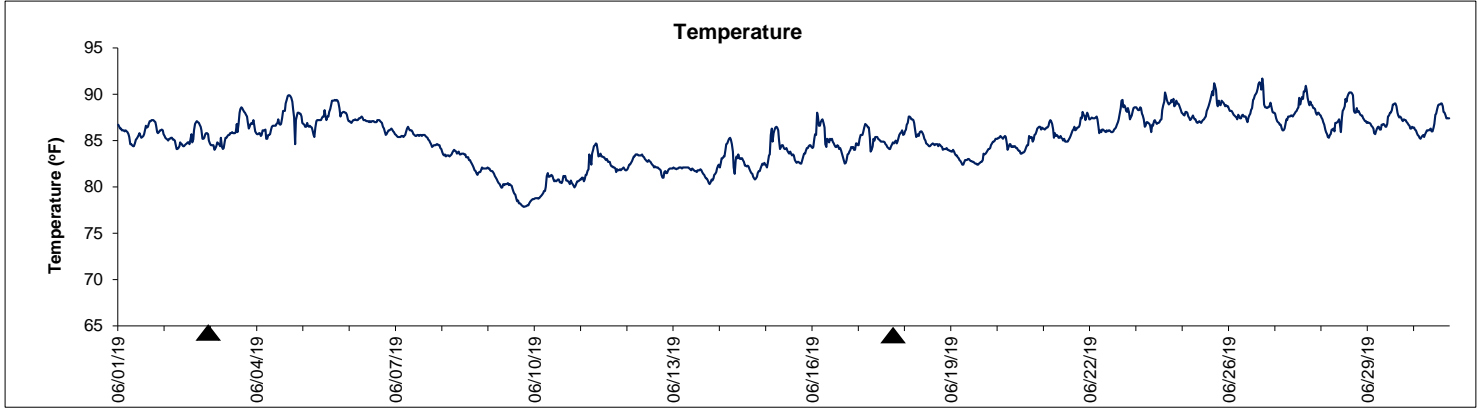

# Dog Island Lease Area, Levy County June 2019

▲ Monitoring Equipment Exchanged (sonde deployment)

**Note:** QA/QC limited to data deletion based on sonde error codes and pre- / post-calibration notes.