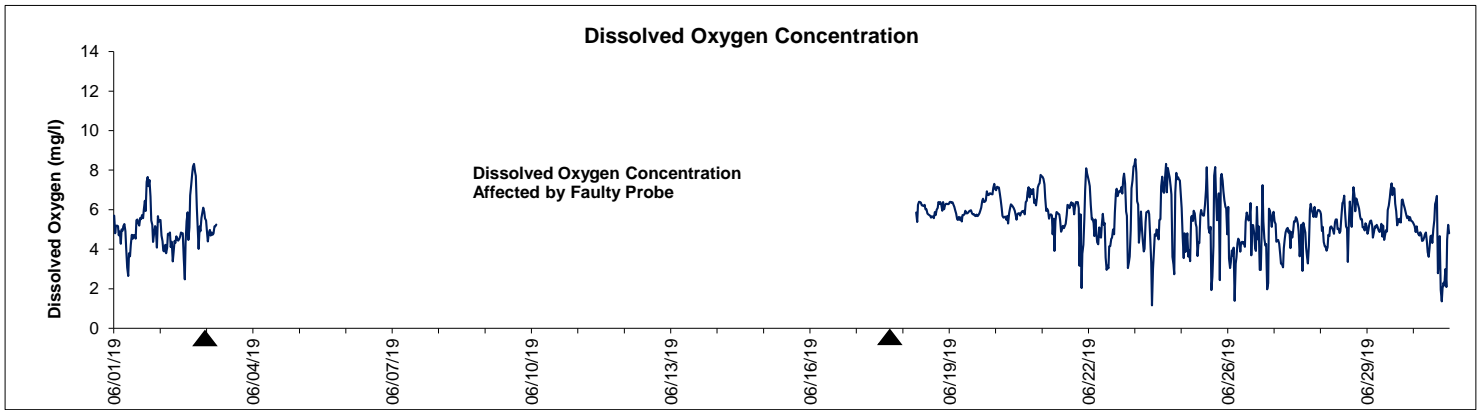

# Dog Island Lease Area, Levy County June 2019

▲ Monitoring Equipment Exchanged (sonde deployment)

**Note:** QA/QC limited to data deletion based on sonde error codes and pre- / post-calibration notes.