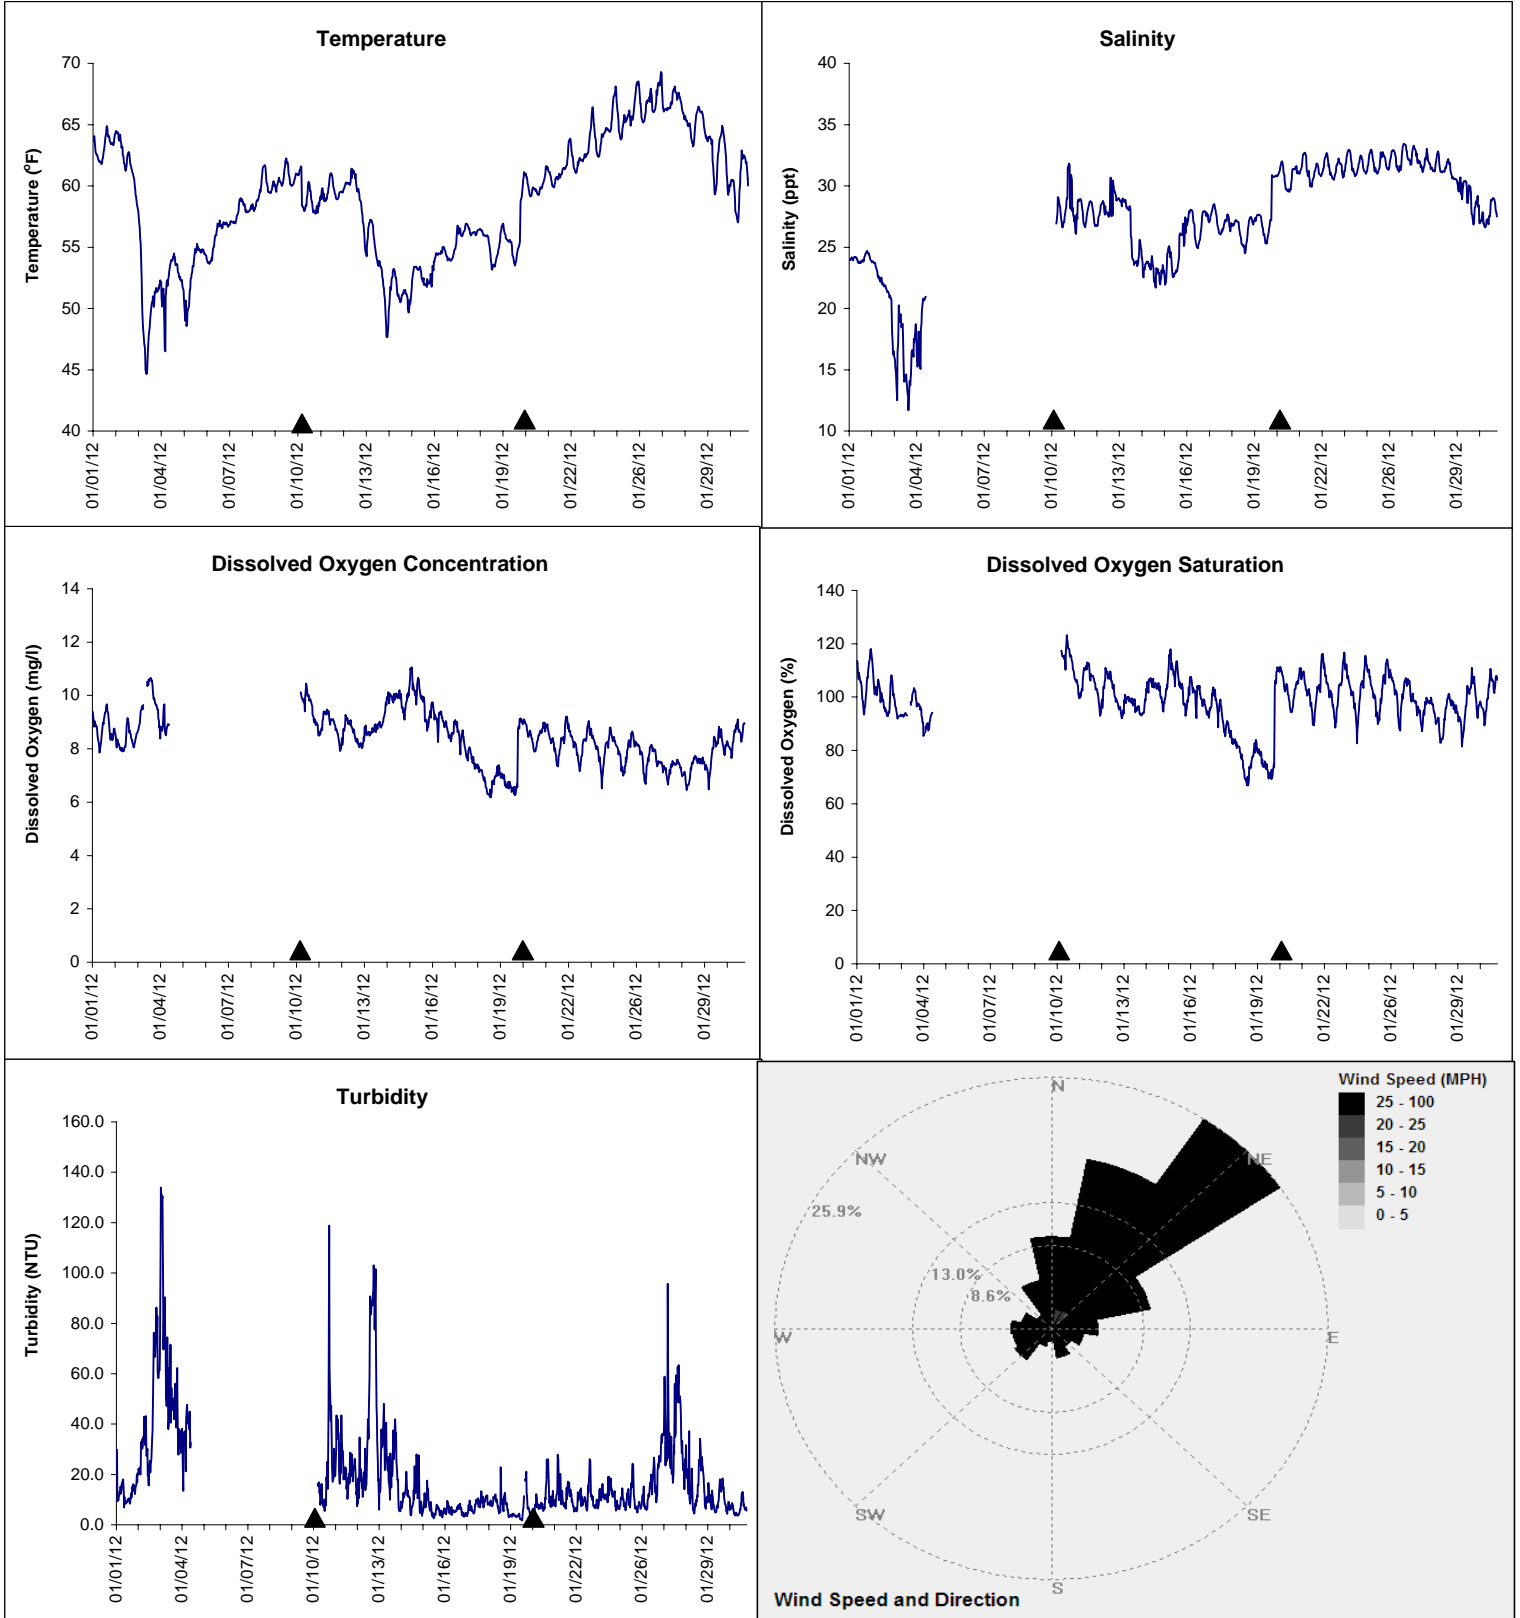

# Gulf Jackson Lease Area, Levy County

## January 2012

▲ Monitoring Equipment Exchanged (sonde deployment)

**Note:** QA/QC limited to data deletion based on sonde error codes and pre- / post-calibration notes.