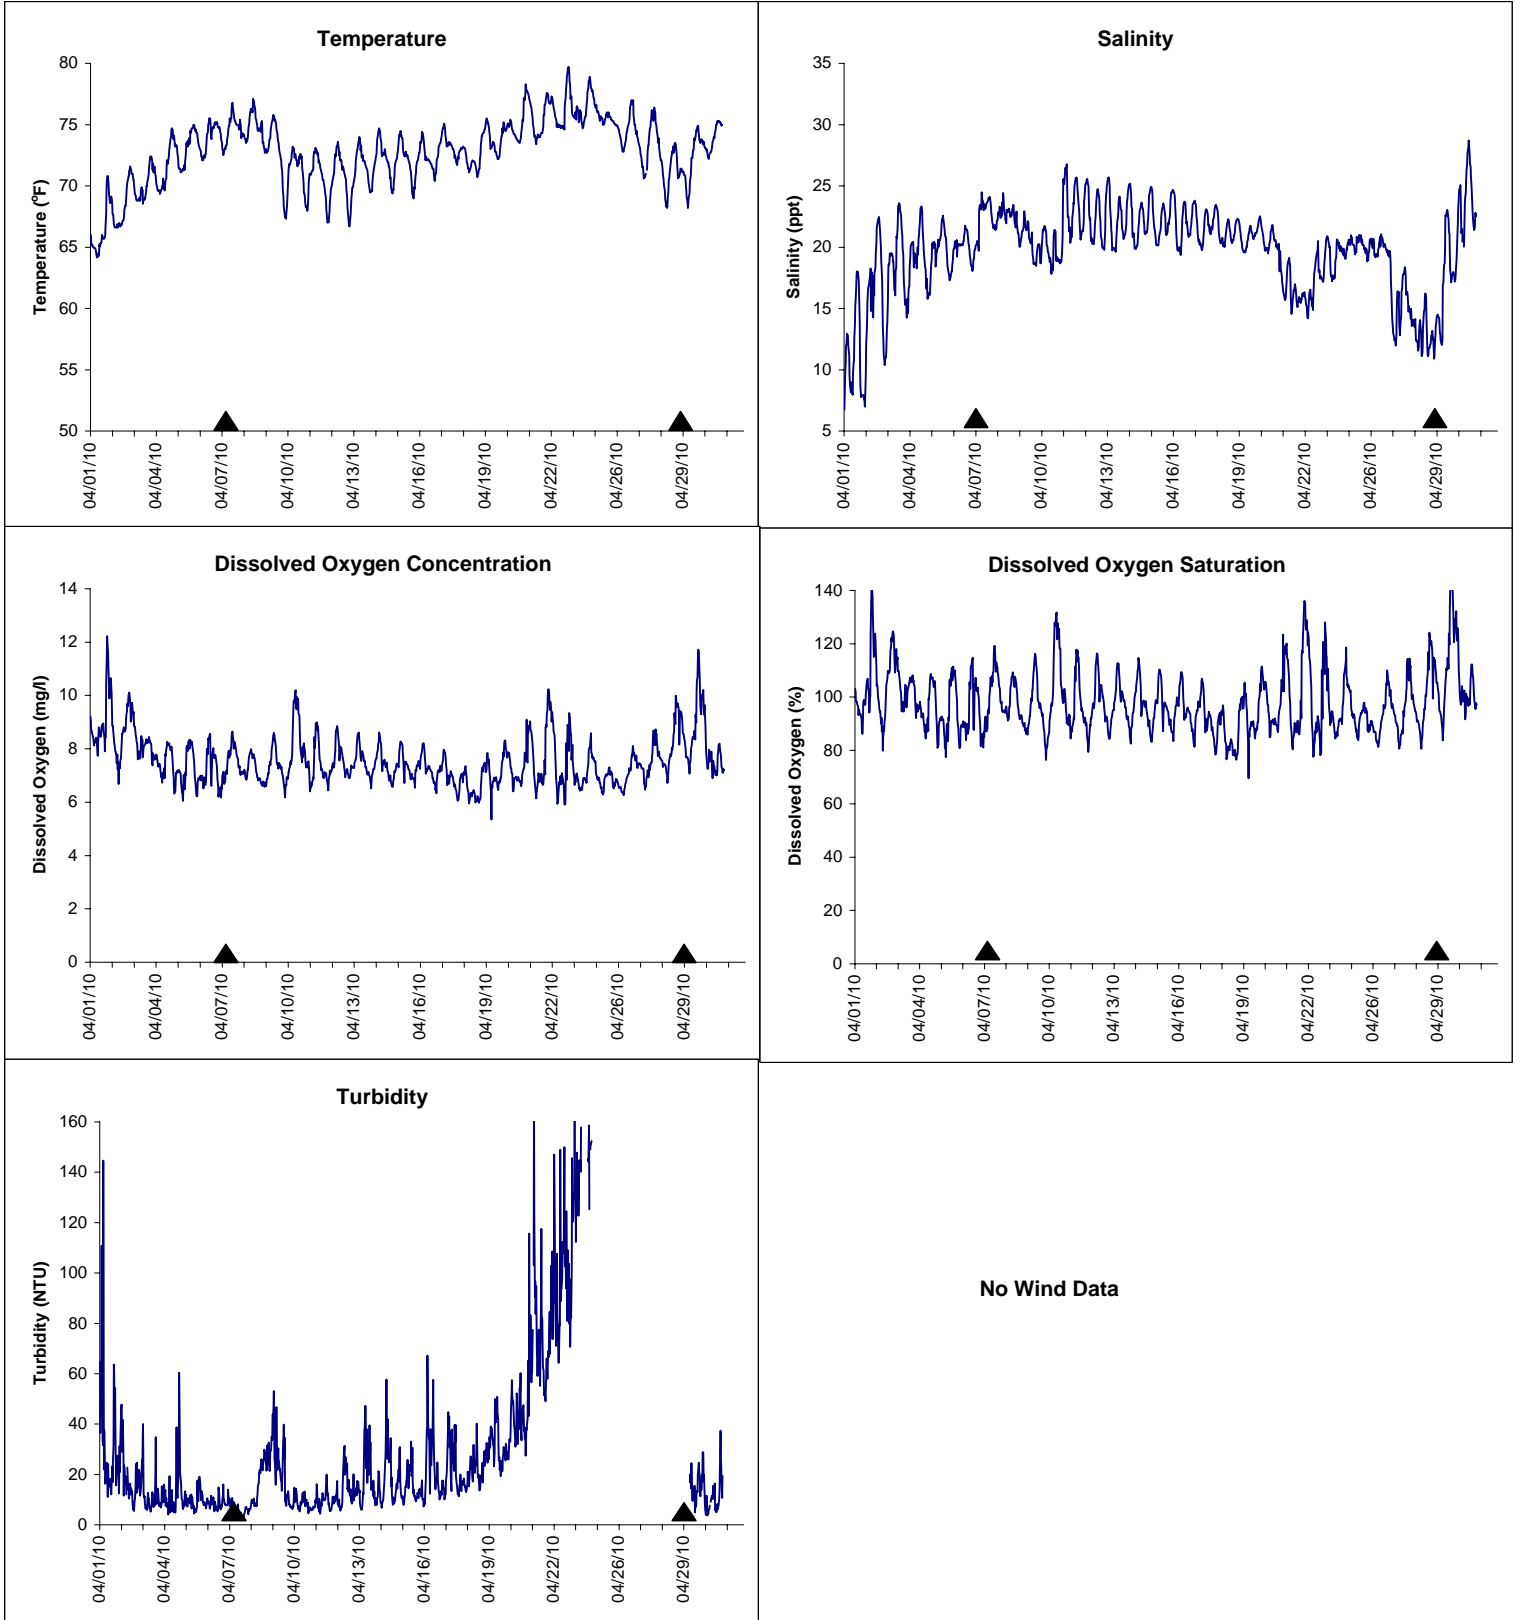

# Gulf Jackson Lease Area, Levy County

## April 2010

▲ Monitoring Equipment Exchanged (sonde deployment)

**Note:** QA/QC limited to data deletion based on sonde error codes and pre- / post-calibration notes.