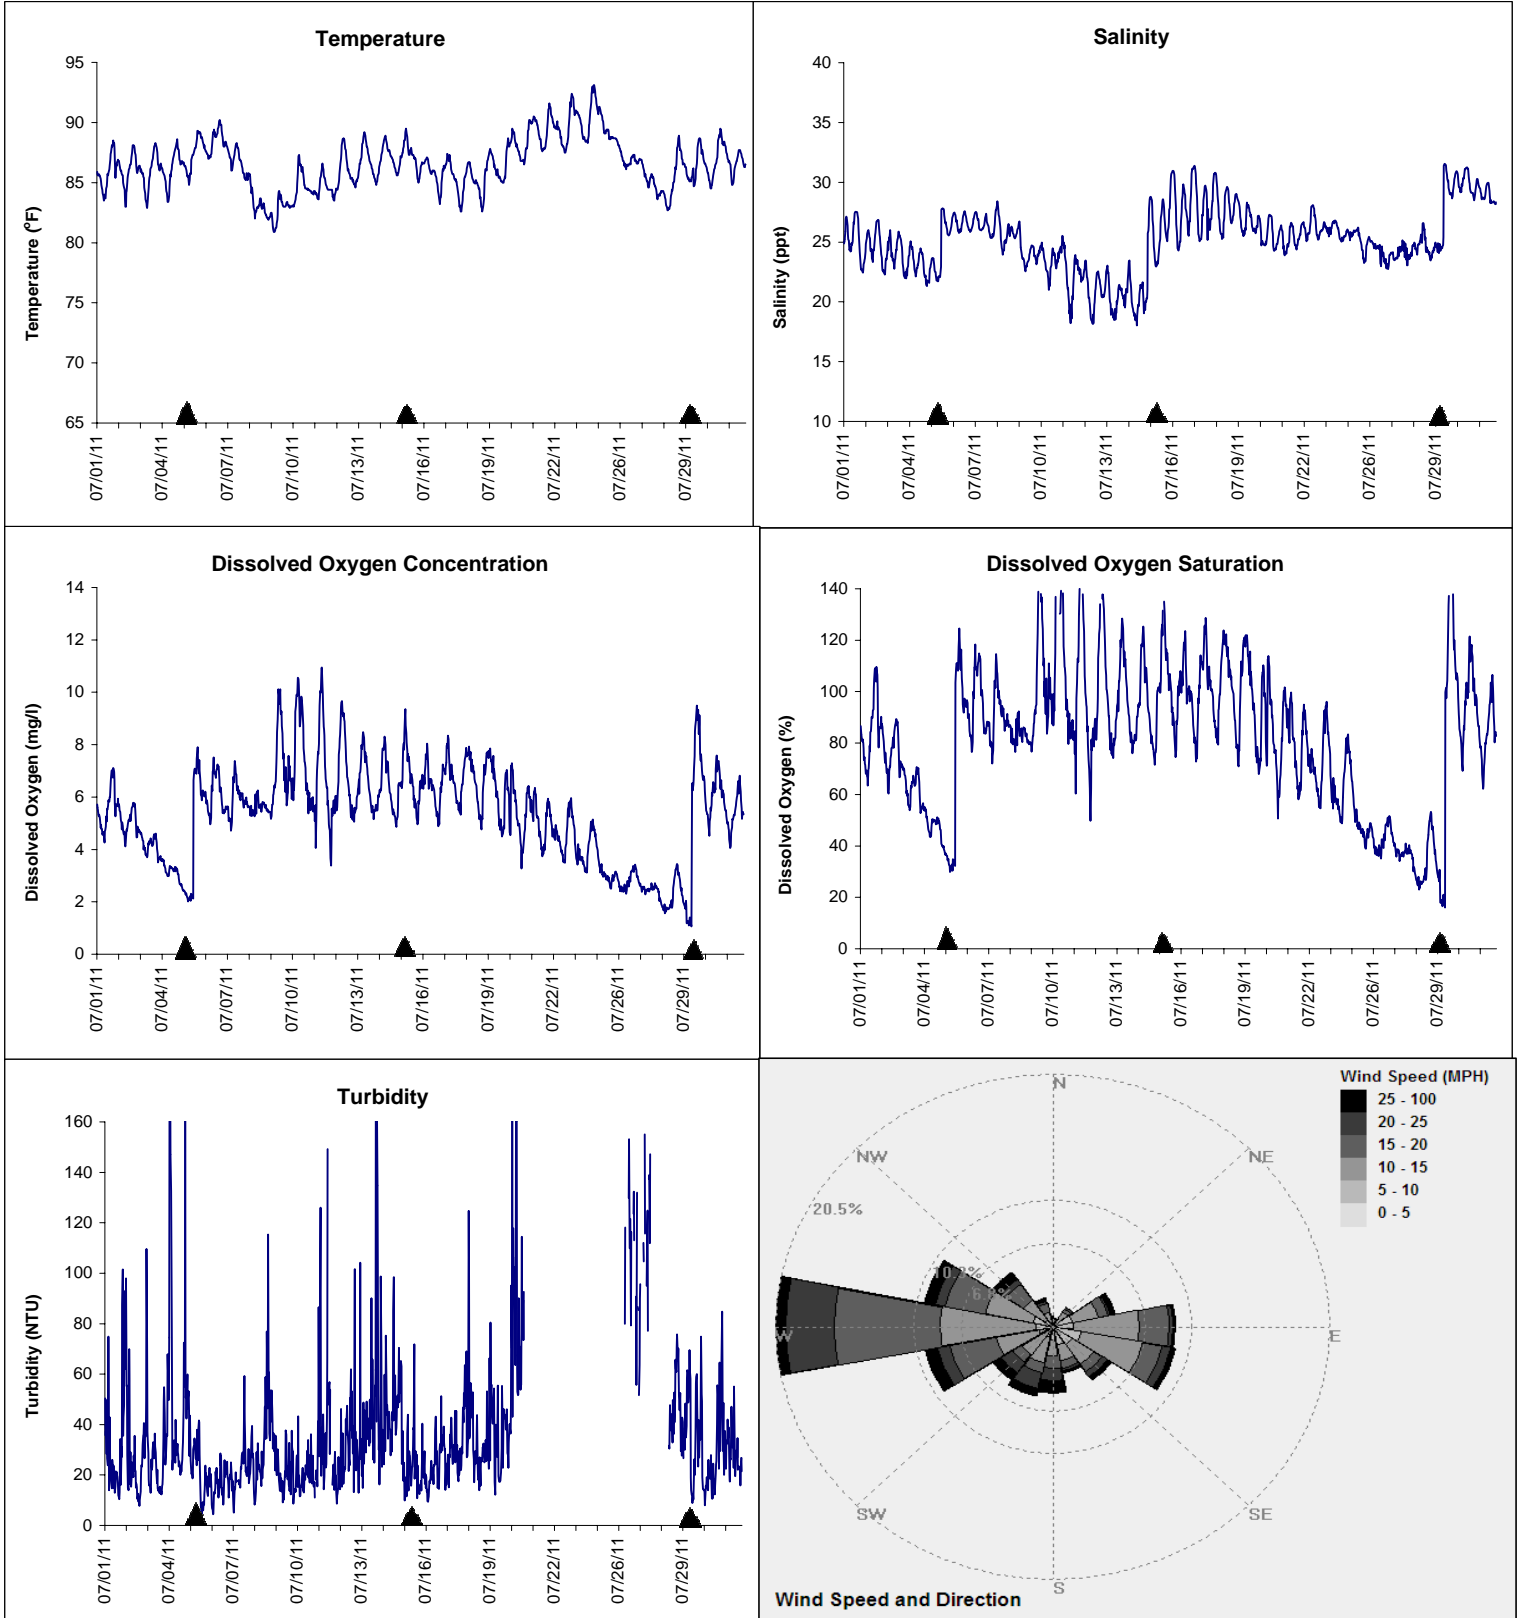

Gulf Jackson Lease Area, Levy County

July 2011

▲ Monitoring Equipment Exchanged (sonde deployment)

Note: QA/QC limited to data deletion based on sonde error codes and pre- / post-calibration notes.

Gulf Jackson Lease Area, Levy County
July 2011

▲ Monitoring Equipment Exchanged (sonde deployment)

Note: QA/QC limited to data deletion based on sonde error codes and pre- / post-calibration notes.