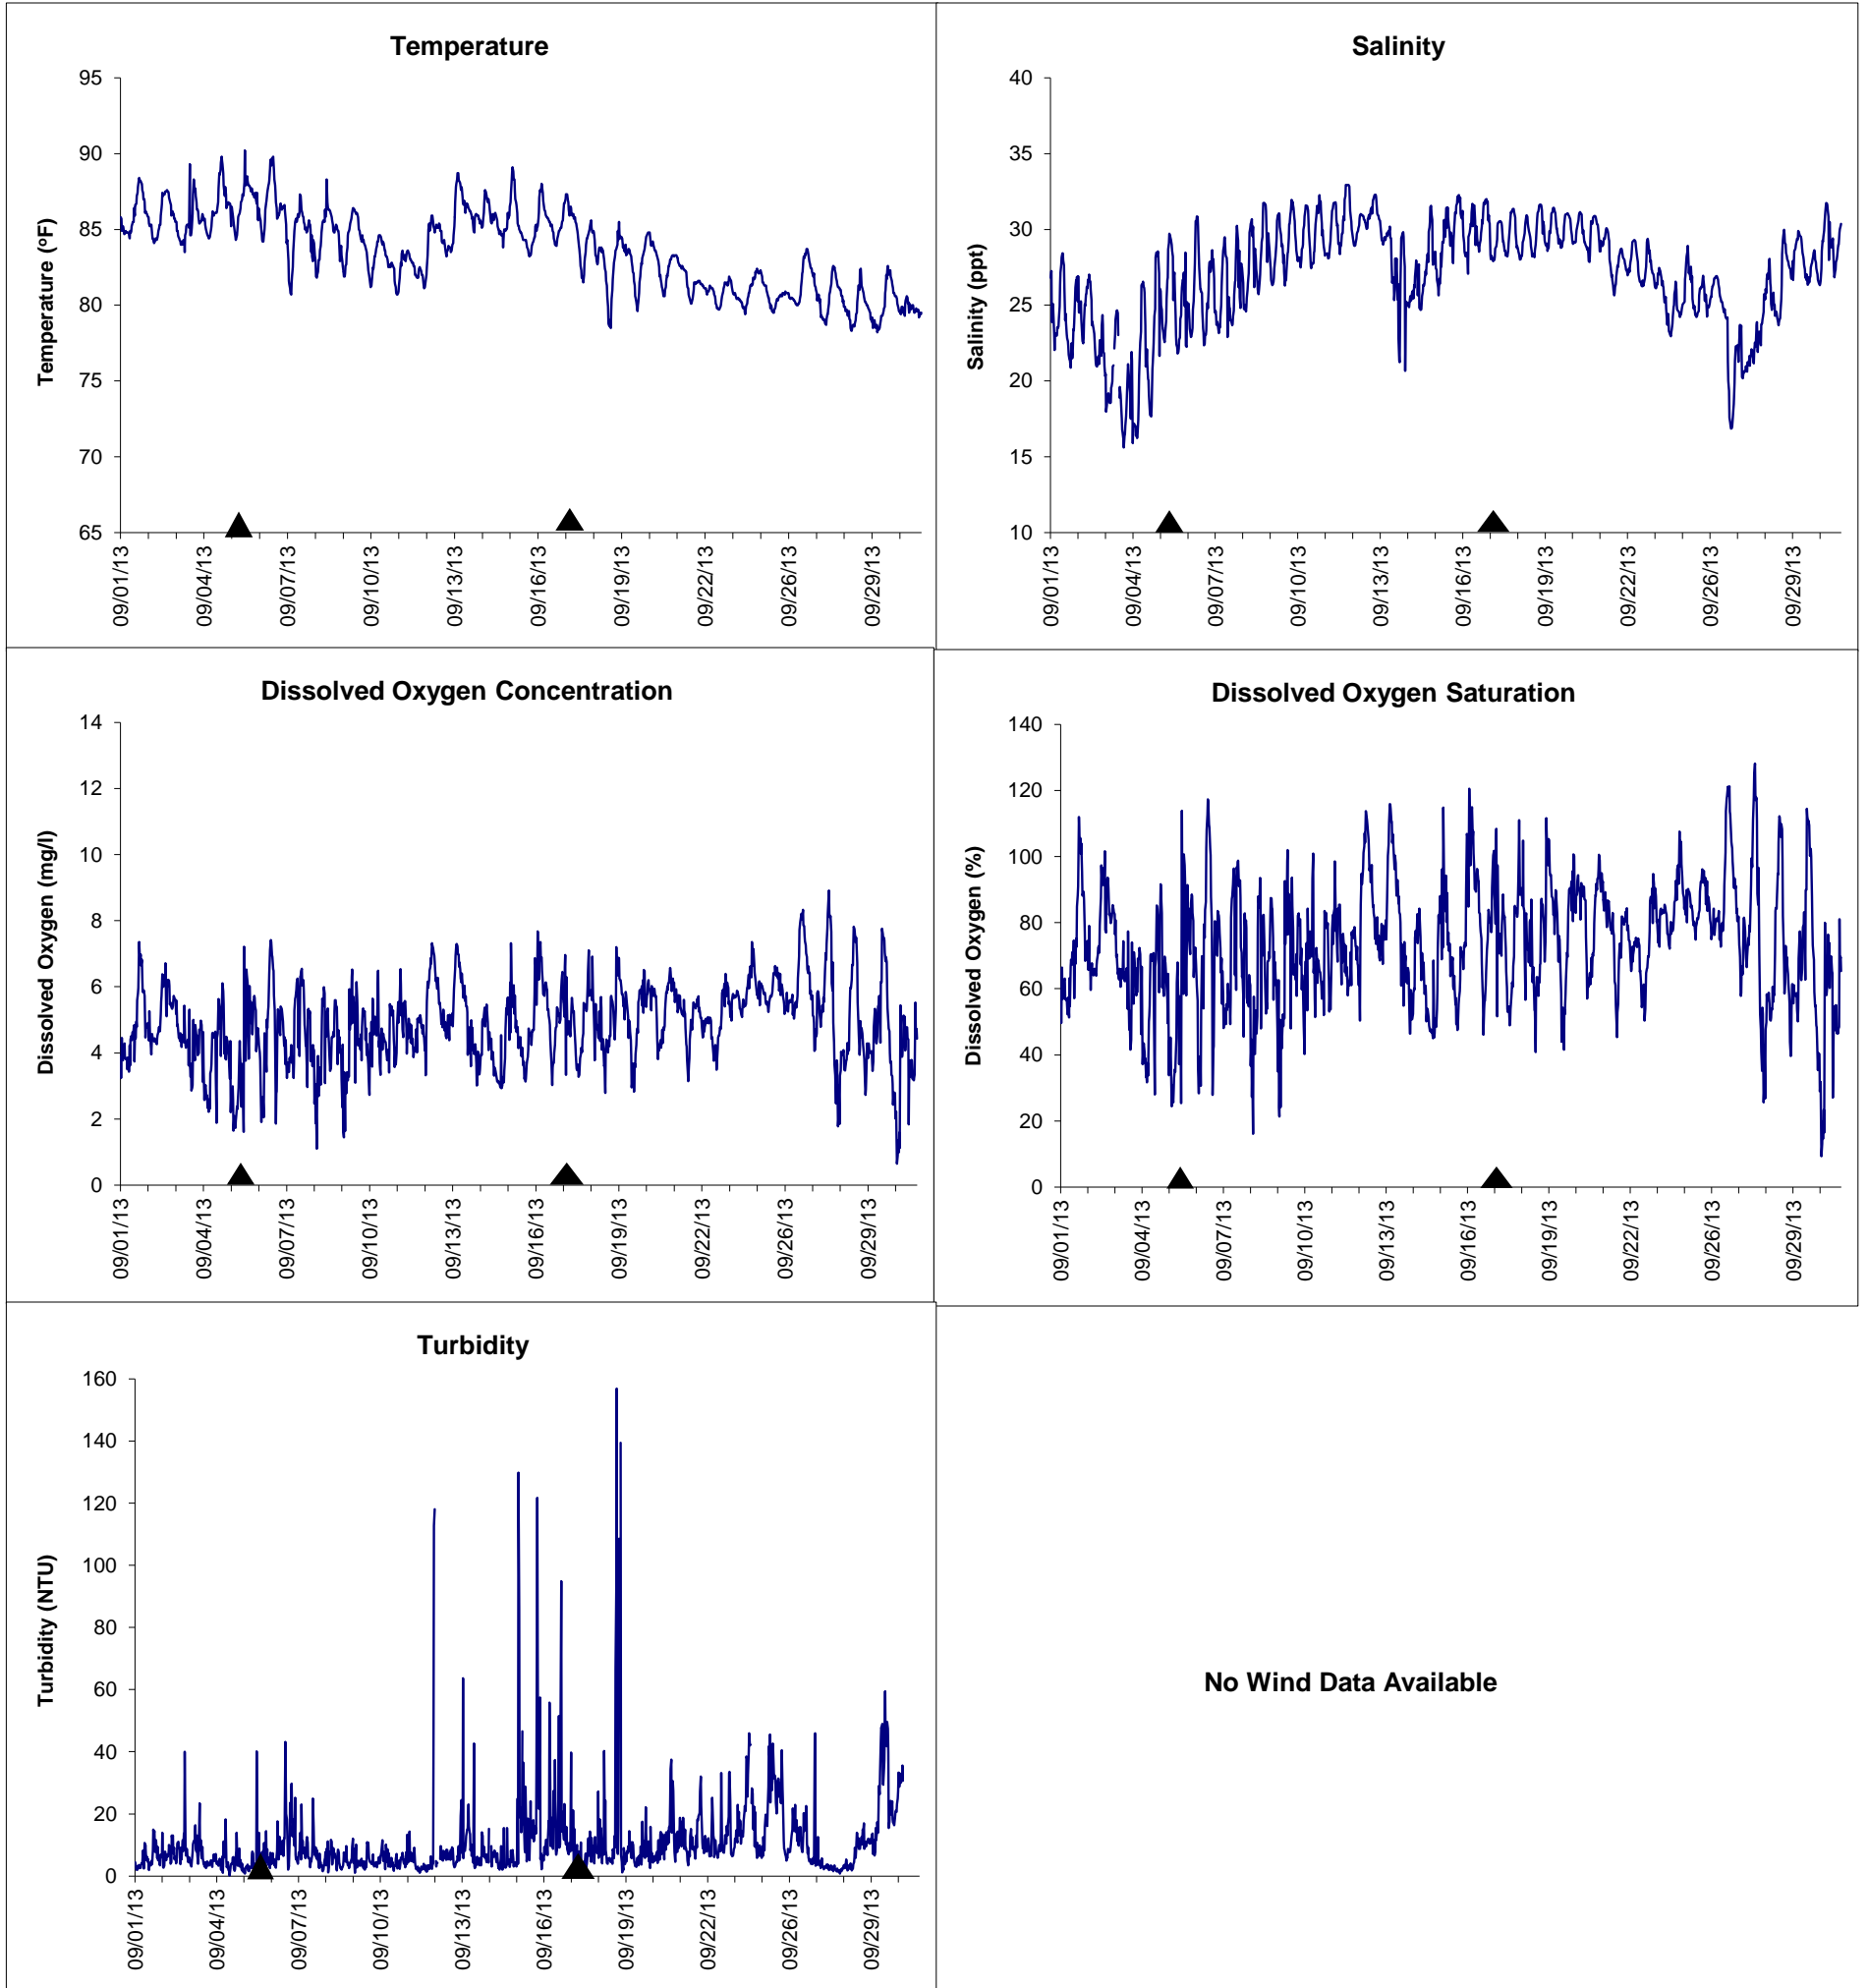

# Gulf Jackson Lease Area, Levy County

## September 2013

▲ Monitoring Equipment Exchanged (sonde deployment)

Note: QA/QC limited to data deletion based on sonde error codes and pre- / post-calibration notes.