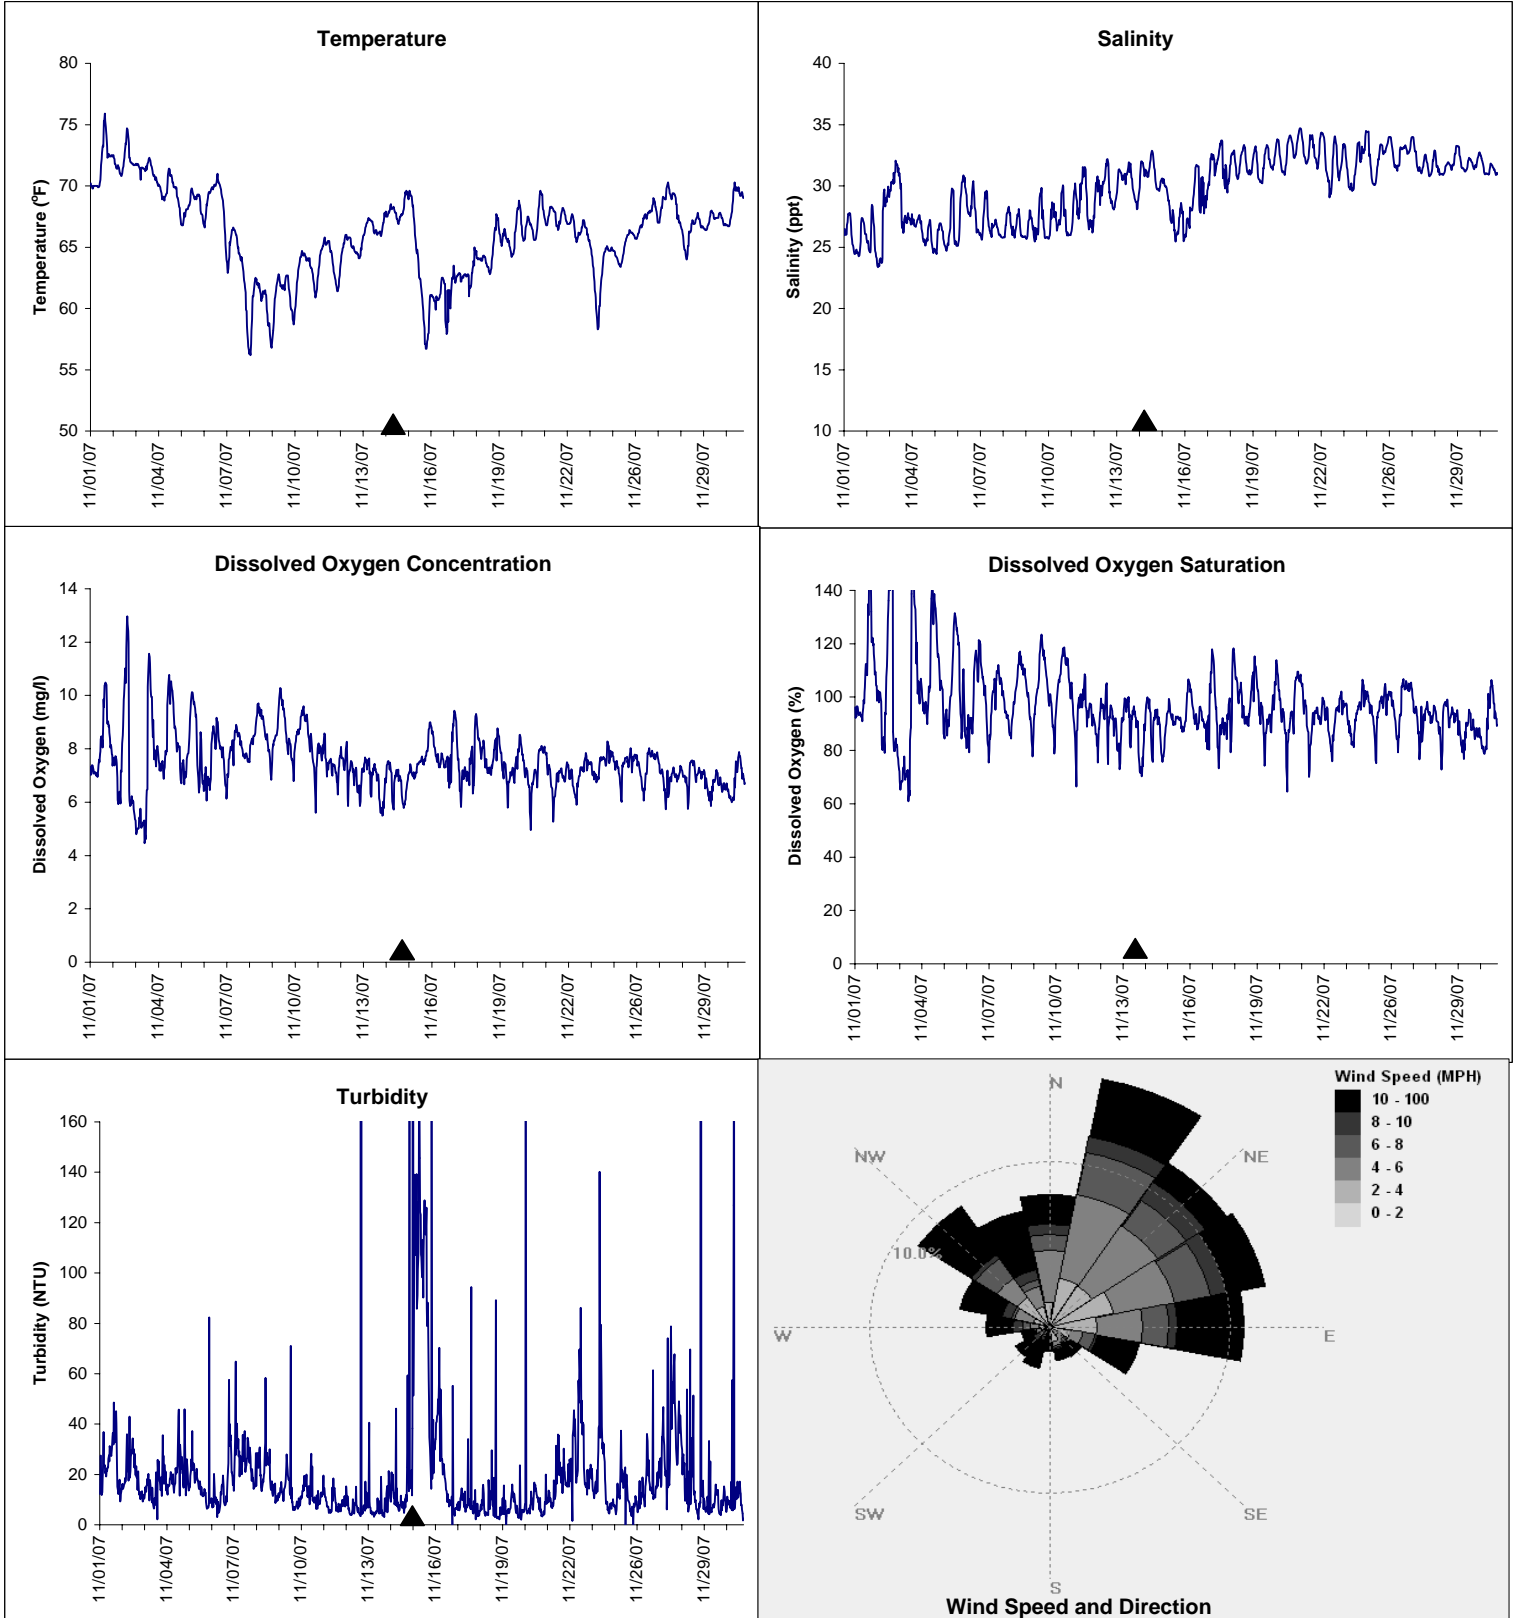

# Gulf Jackson Lease Area, Levy County

## November 2007

▲ Monitoring Equipment Exchanged (sonde deployment)

**Note:** QA/QC limited to data deletion based on sonde error codes and pre- / post-calibration notes.