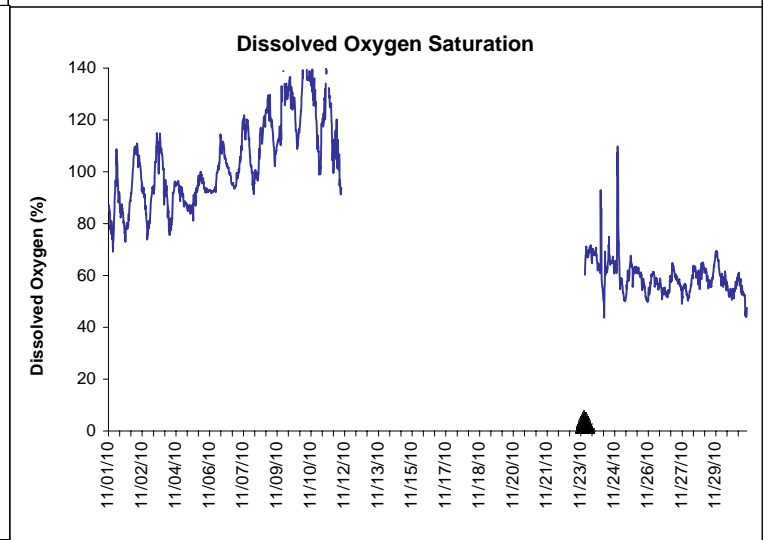

**Gulf Jackson Lease Area, Levy County
November 2010**

No Wind Data Available

▲ Monitoring Equipment Exchanged (sonde deployment)

Note: QA/QC limited to data deletion based on sonde error codes and pre- / post-calibration notes.