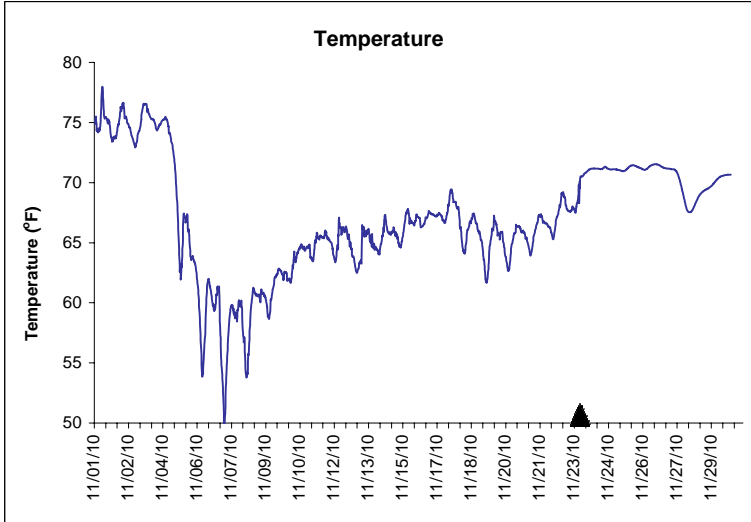

**Gulf Jackson Lease Area, Levy County
November 2010**

No Wind Data Available

▲ Monitoring Equipment Exchanged (sonde deployment)

Note: QA/QC limited to data deletion based on sonde error codes and pre- / post-calibration notes.