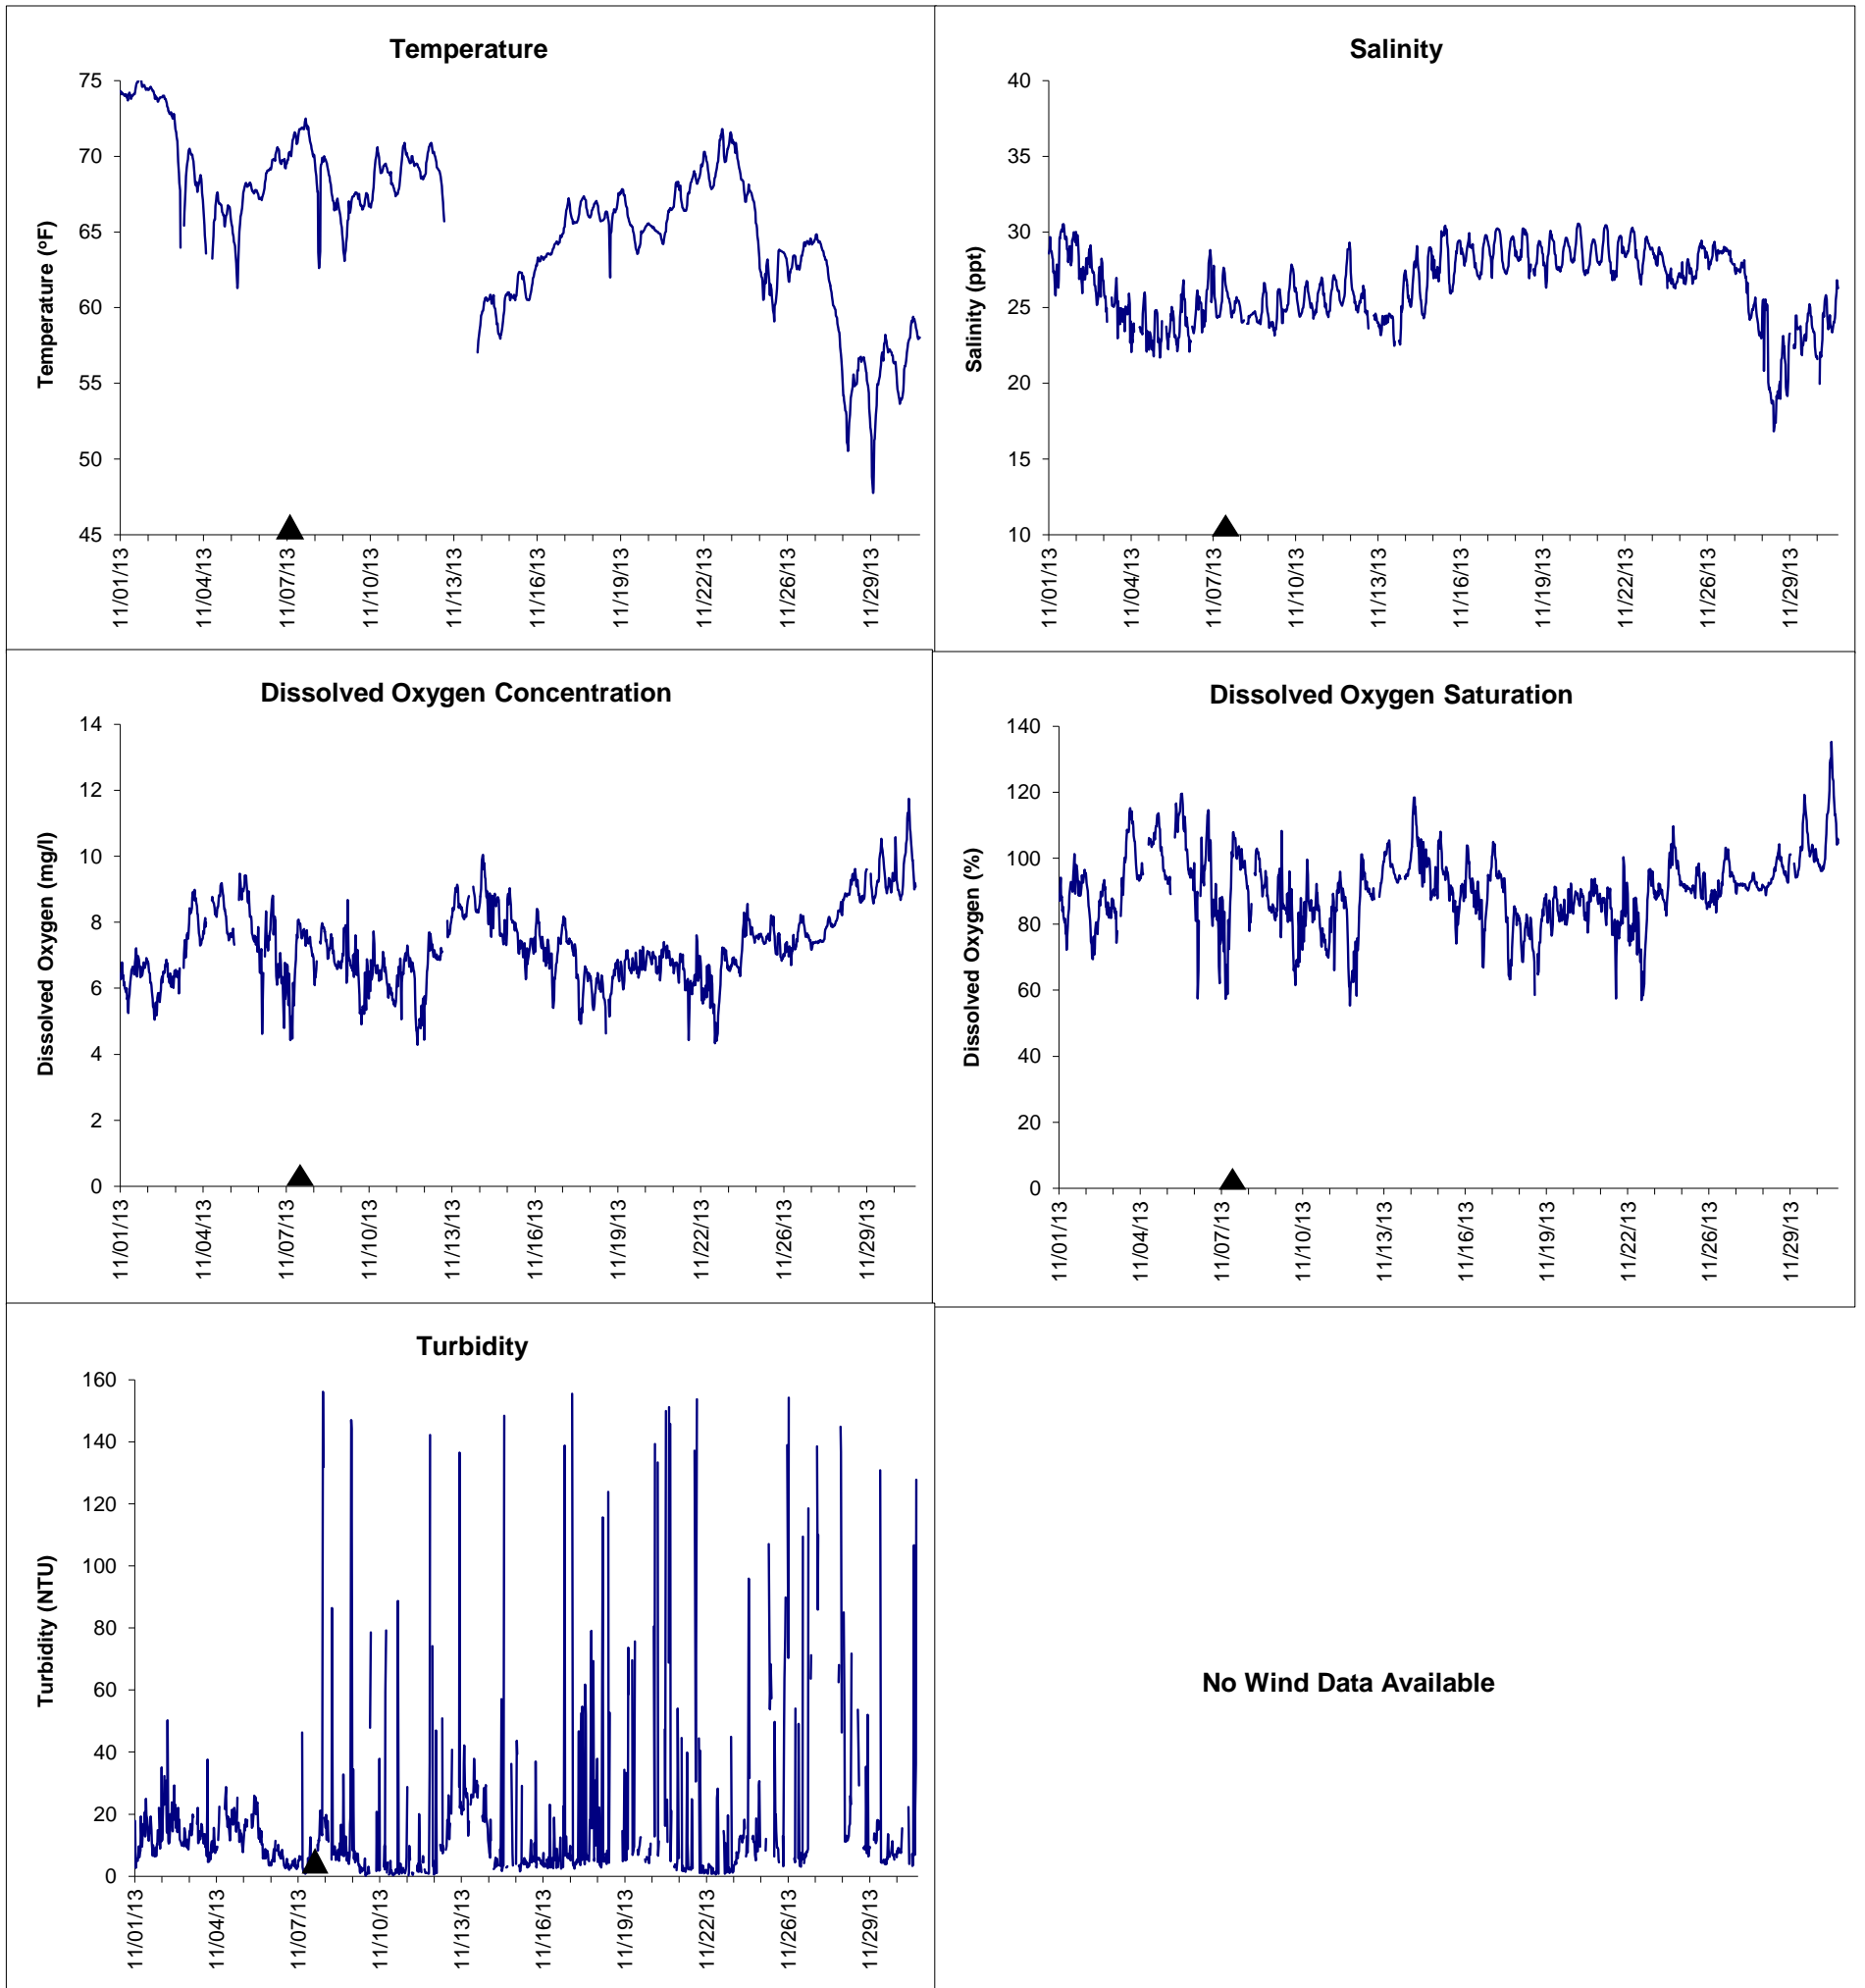

# Gulf Jackson Lease Area, Levy County

## November 2013

▲ Monitoring Equipment Exchanged (sonde deployment)

Note: QA/QC limited to data deletion based on sonde error codes and pre- / post-calibration notes.