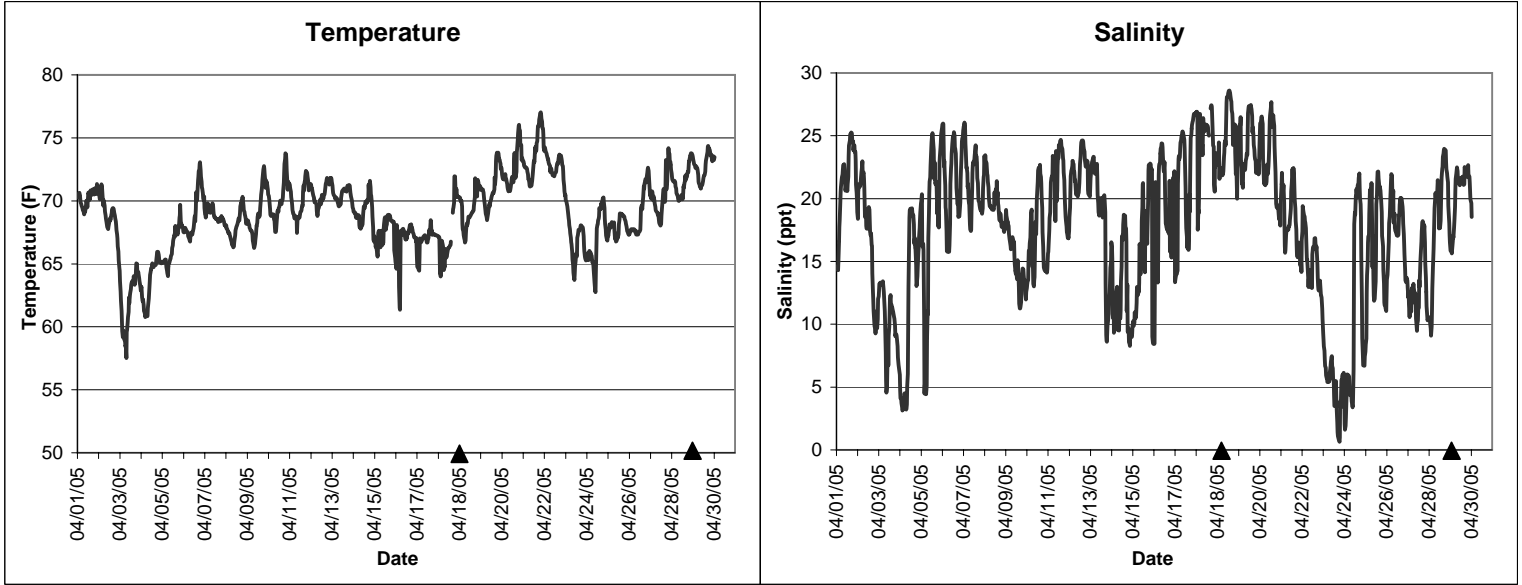

Gulf Jackson Lease Area, Levy County

April 2005

▲ Monitoring equipment exchange (sonde deployment)
Refer to QA/QC log for additional information