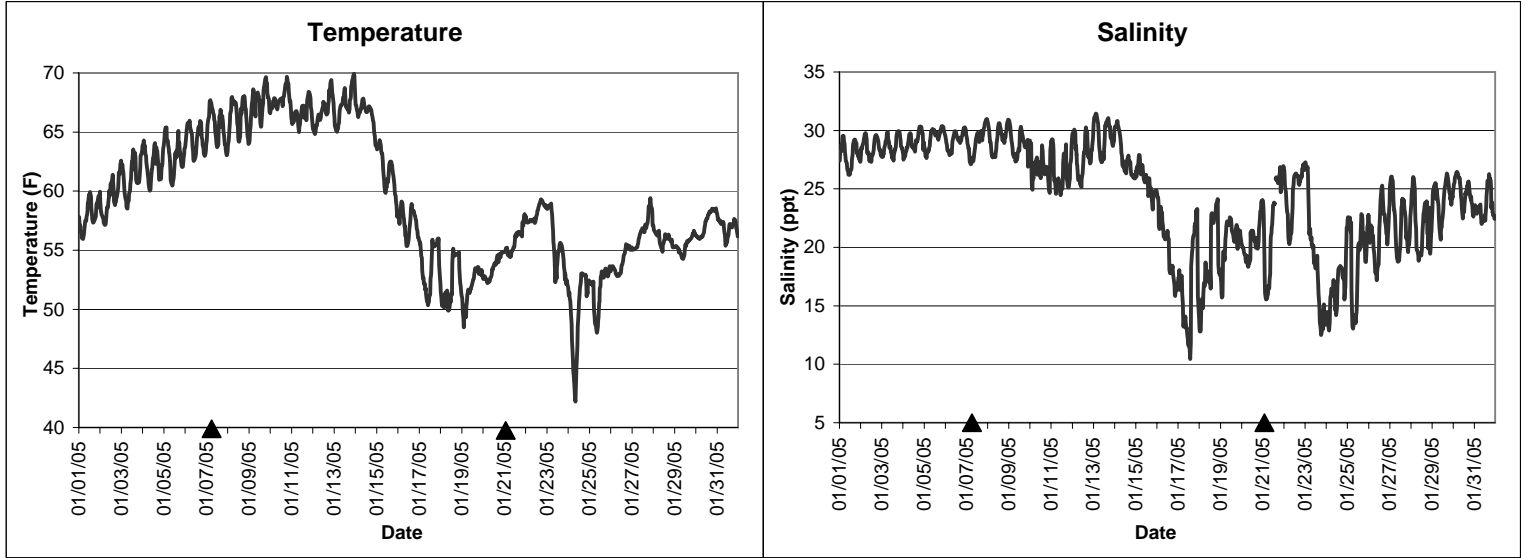

Gulf Jackson Lease Area, Levy County
January 2005

▲ Monitoring equipment exchanged (sonde deployment)
Refer to QA/QC log for additional information

**Gulf Jackson Lease Area, Levy County
January 2005**

▲ Monitoring equipment exchanged (sonde deployment)
Refer to QA/QC log for additional information