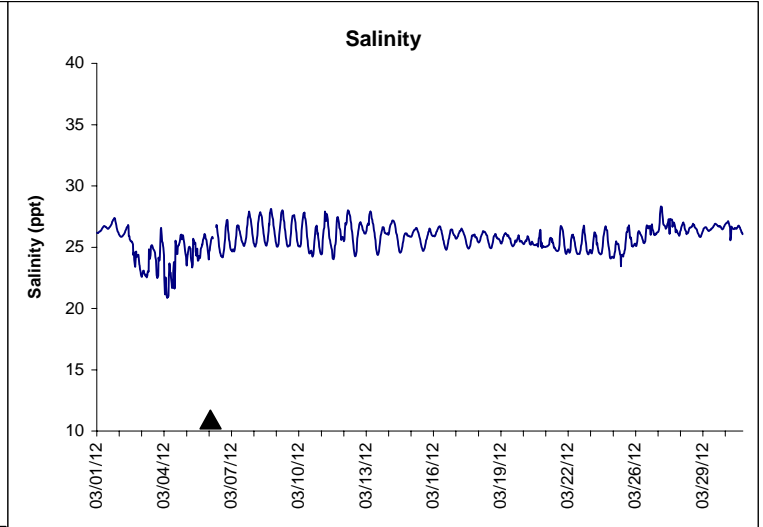

Horseshoe Beach Lease Area, Dixie County March 2012

▲ Monitoring Equipment Exchanged (sonde deployment)

Note: QA/QC limited to data deletion based on sonde error codes and pre- / post-calibration notes.