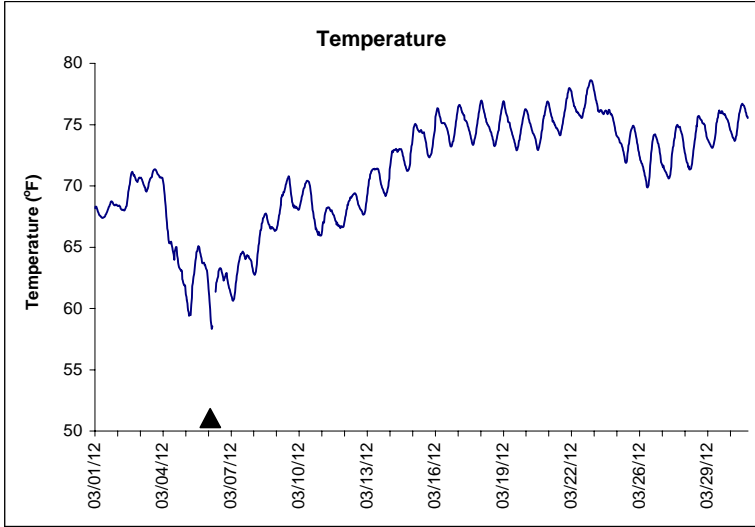

Horseshoe Beach Lease Area, Dixie County March 2012

▲ Monitoring Equipment Exchanged (sonde deployment)

Note: QA/QC limited to data deletion based on sonde error codes and pre- / post-calibration notes.