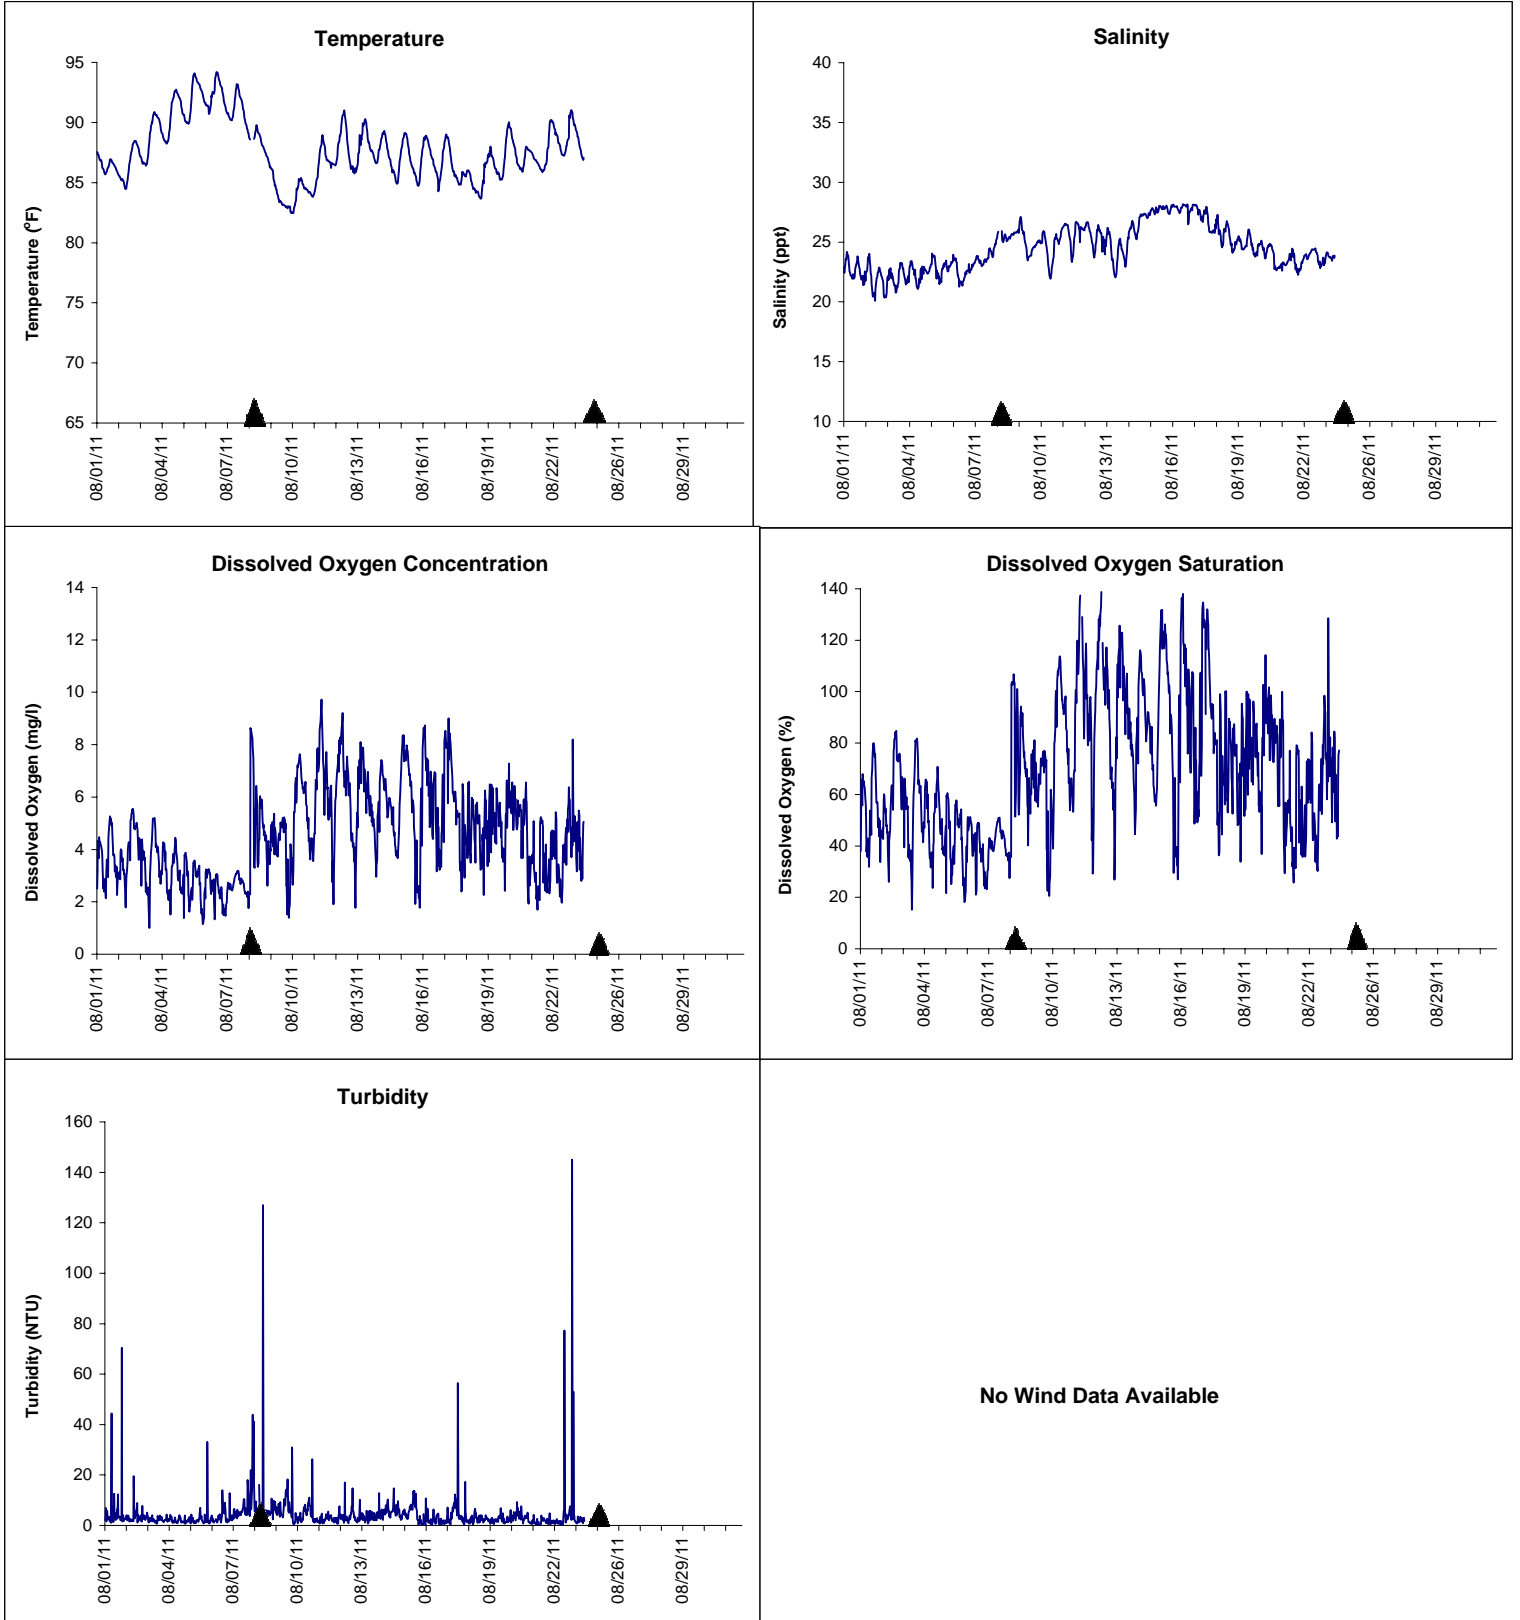

Horseshoe Beach Lease Area, Dixie County

August 2011

▲ Monitoring Equipment Exchanged (sonde deployment)

Note: QA/QC limited to data deletion based on sonde error codes and pre- / post-calibration notes.