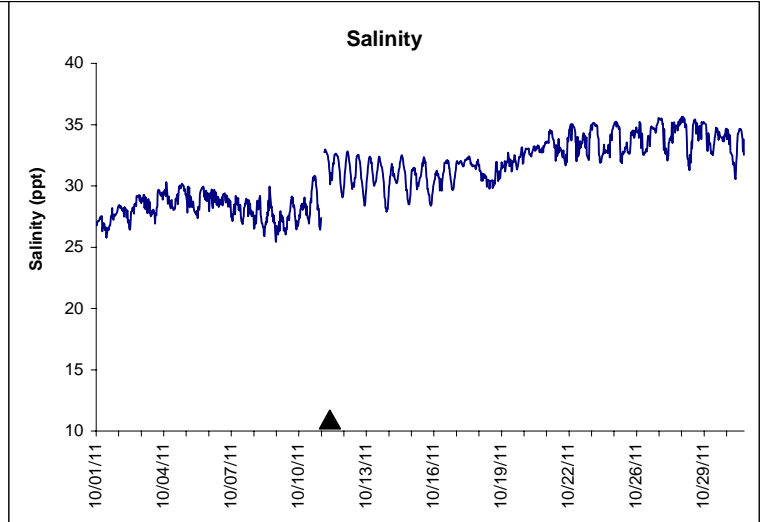

Horseshoe Beach Lease Area, Dixie County October 2011

▲ Monitoring Equipment Exchanged (sonde deployment)

Note: QA/QC limited to data deletion based on sonde error codes and pre- / post-calibration notes.