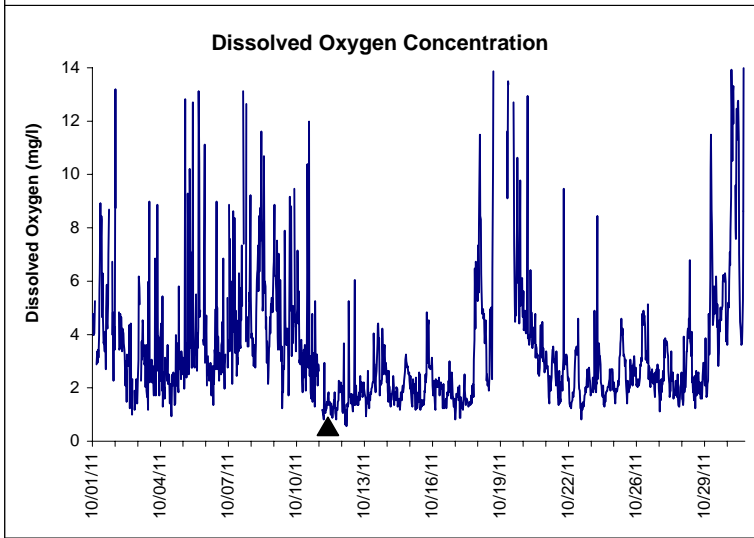

Horseshoe Beach Lease Area, Dixie County October 2011

▲ Monitoring Equipment Exchanged (sonde deployment)

Note: QA/QC limited to data deletion based on sonde error codes and pre- / post-calibration notes.