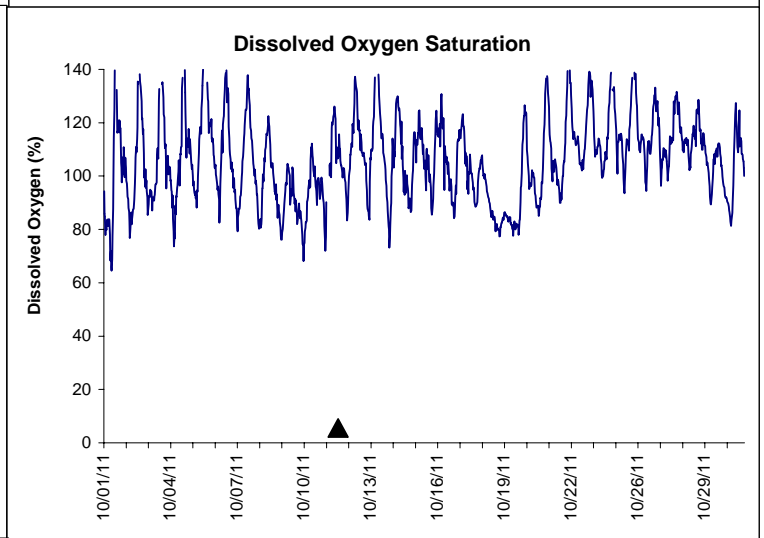

Horseshoe Beach Lease Area, Dixie County October 2011

▲ Monitoring Equipment Exchanged (sonde deployment)

Note: QA/QC limited to data deletion based on sonde error codes and pre- / post-calibration notes.