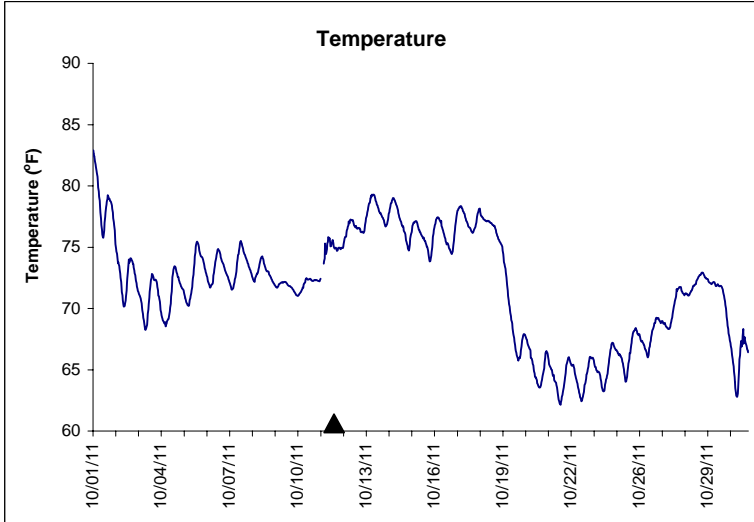

Horseshoe Beach Lease Area, Dixie County October 2011

▲ Monitoring Equipment Exchanged (sonde deployment)

Note: QA/QC limited to data deletion based on sonde error codes and pre- / post-calibration notes.