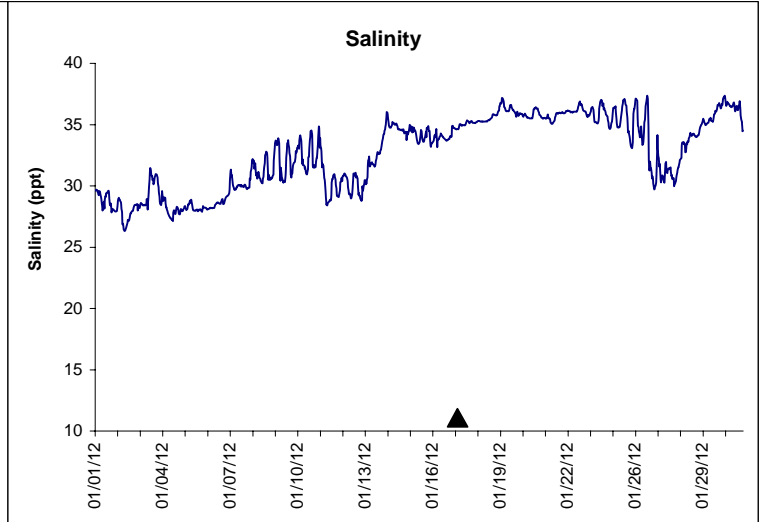

Indian River Lease Area, Indian River County
January 2012

No Wind Data Available

▲ Monitoring Equipment Exchanged (sonde deployment)

Note: QA/QC limited to data deletion based on sonde error codes and pre- / post-calibration notes.