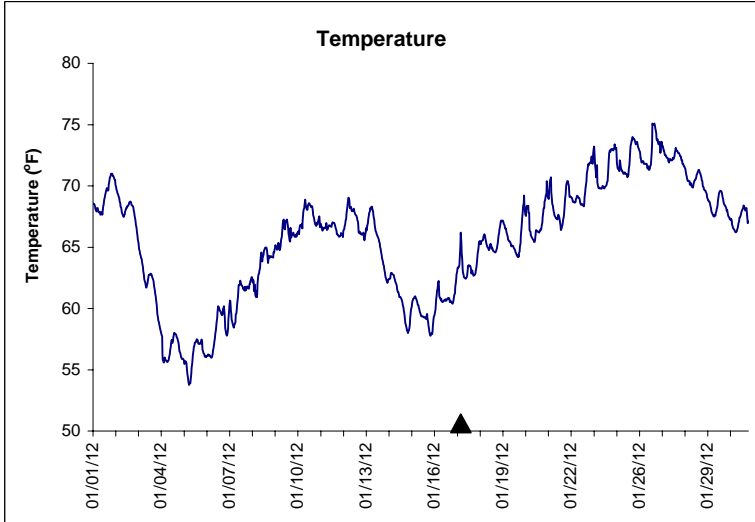

Indian River Lease Area, Indian River County
January 2012

No Wind Data Available

▲ Monitoring Equipment Exchanged (sonde deployment)

Note: QA/QC limited to data deletion based on sonde error codes and pre- / post-calibration notes.