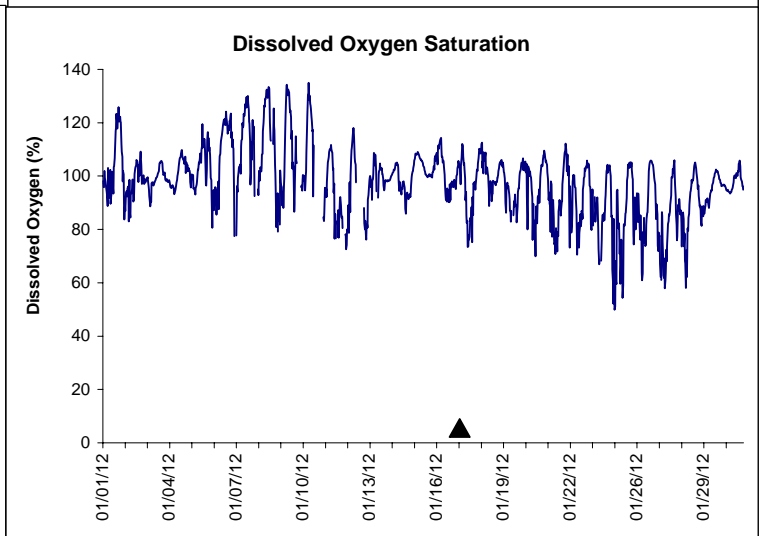

Indian River Lease Area, Indian River County
January 2012

No Wind Data Available

▲ Monitoring Equipment Exchanged (sonde deployment)

Note: QA/QC limited to data deletion based on sonde error codes and pre- / post-calibration notes.