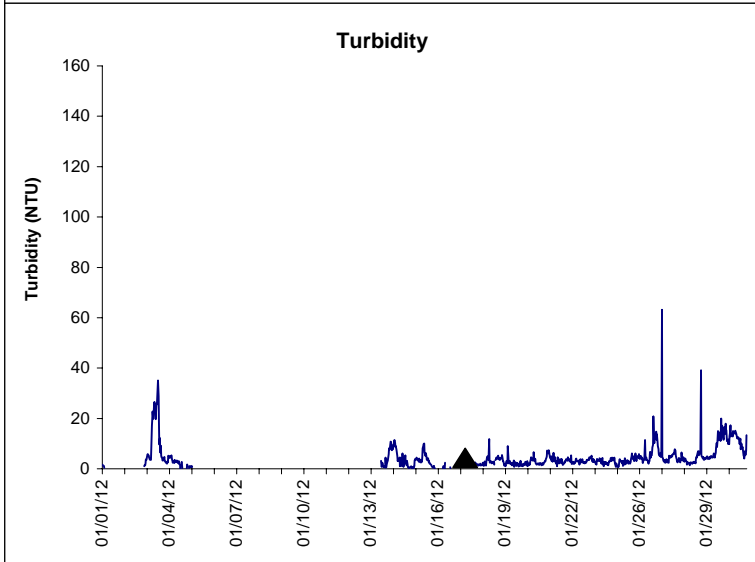

Indian River Lease Area, Indian River County
January 2012

No Wind Data Available

▲ Monitoring Equipment Exchanged (sonde deployment)

Note: QA/QC limited to data deletion based on sonde error codes and pre- / post-calibration notes.