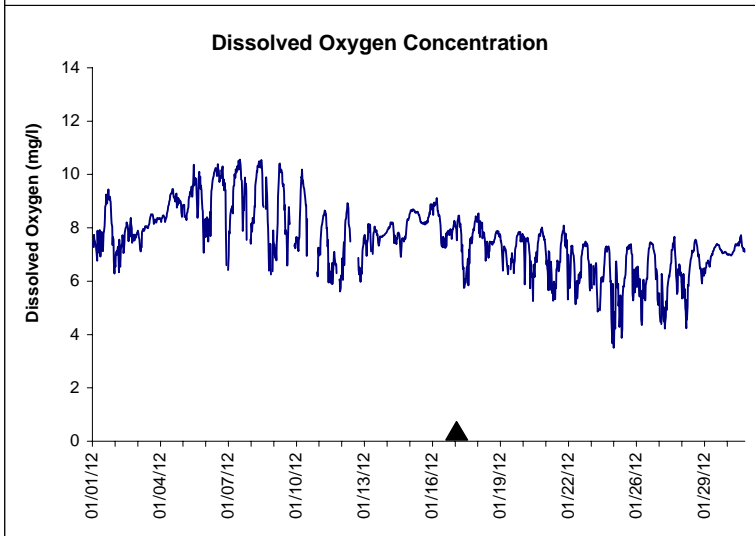

Indian River Lease Area, Indian River County
January 2012

No Wind Data Available

▲ Monitoring Equipment Exchanged (sonde deployment)

Note: QA/QC limited to data deletion based on sonde error codes and pre- / post-calibration notes.