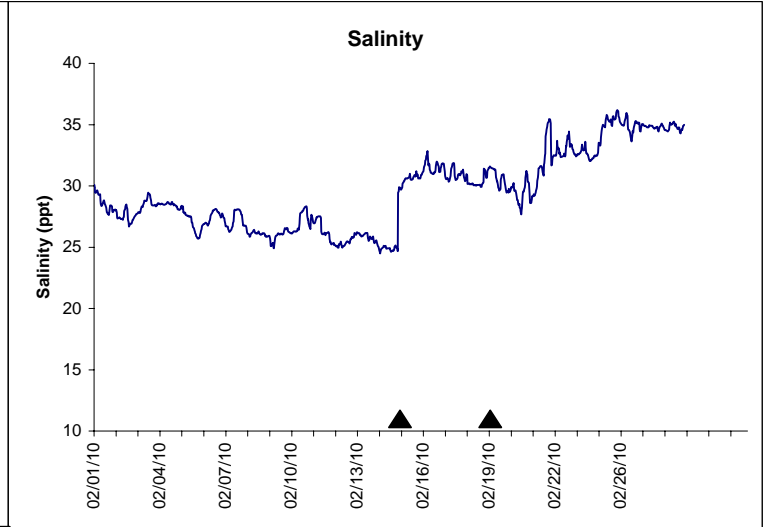

**Indian River Lease Area, Indian River County
February 2010**

No Wind Data

▲ Monitoring Equipment Exchanged (sonde deployment)

Note: QA/QC limited to data deletion based on sonde error codes and pre- / post-calibration notes.