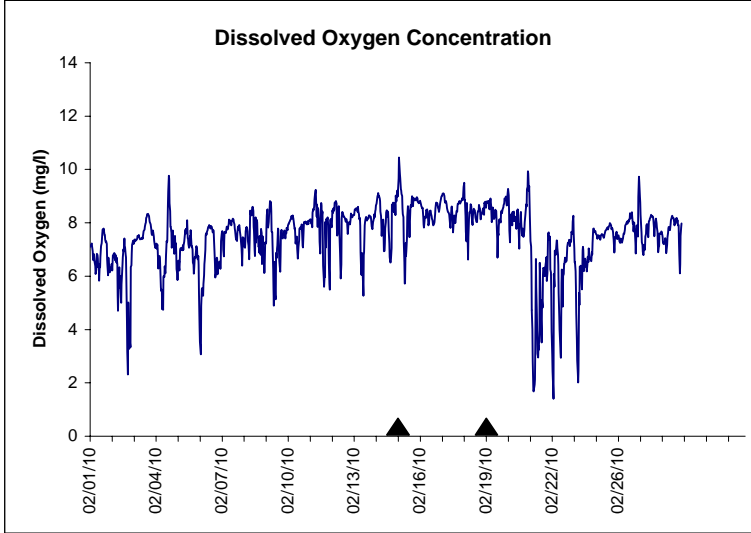

**Indian River Lease Area, Indian River County
February 2010**

No Wind Data

▲ Monitoring Equipment Exchanged (sonde deployment)

Note: QA/QC limited to data deletion based on sonde error codes and pre- / post-calibration notes.