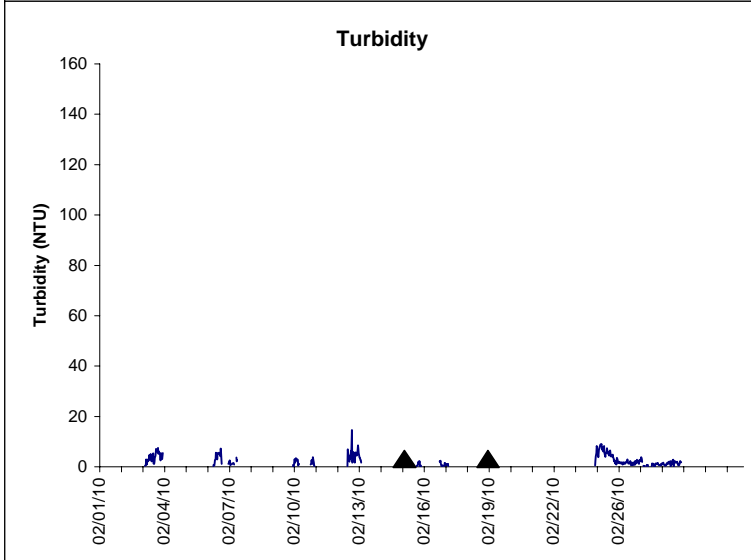

**Indian River Lease Area, Indian River County
February 2010**

No Wind Data

▲ Monitoring Equipment Exchanged (sonde deployment)

Note: QA/QC limited to data deletion based on sonde error codes and pre- / post-calibration notes.