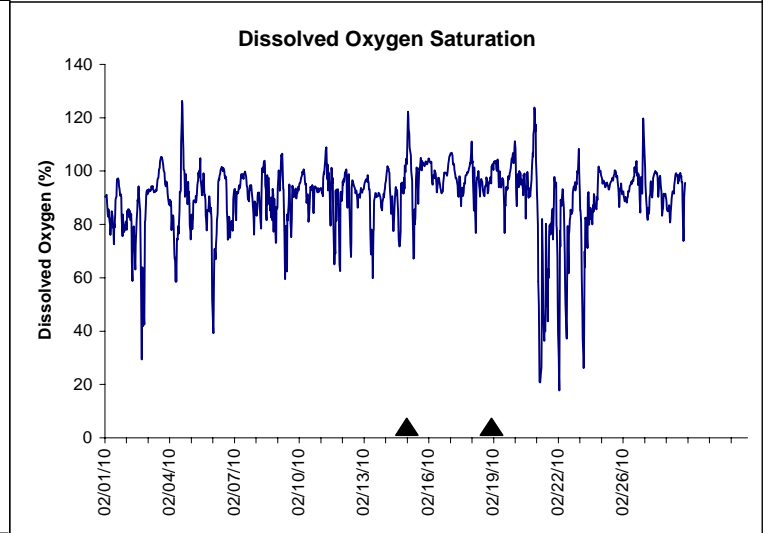

**Indian River Lease Area, Indian River County
February 2010**

No Wind Data

▲ Monitoring Equipment Exchanged (sonde deployment)

Note: QA/QC limited to data deletion based on sonde error codes and pre- / post-calibration notes.