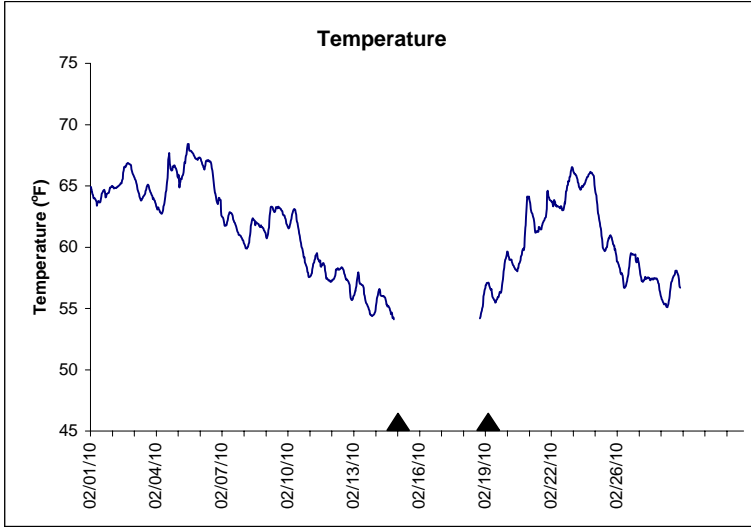

**Indian River Lease Area, Indian River County
February 2010**

No Wind Data

▲ Monitoring Equipment Exchanged (sonde deployment)

Note: QA/QC limited to data deletion based on sonde error codes and pre- / post-calibration notes.