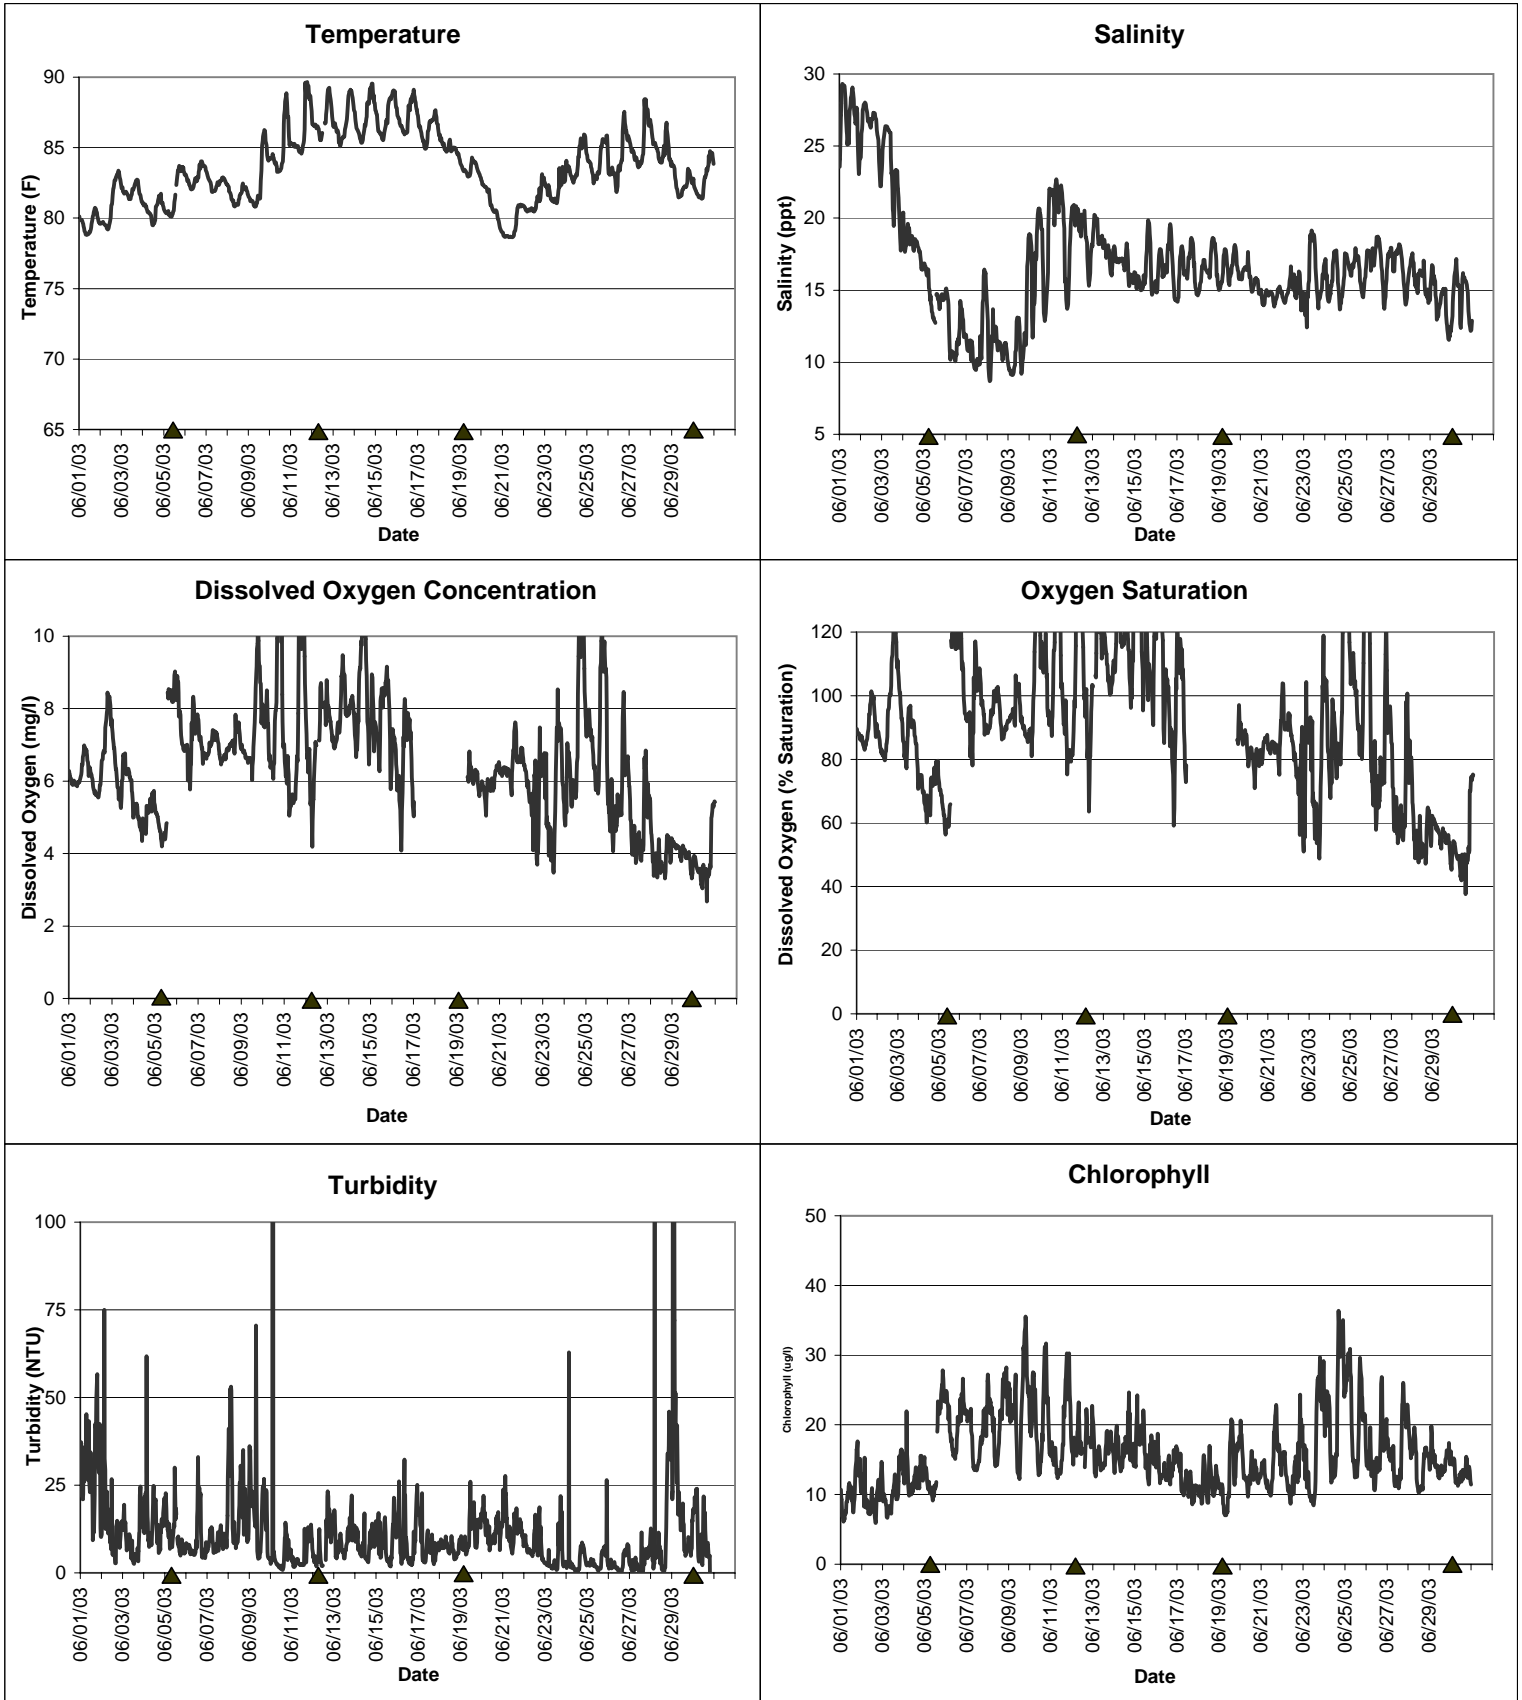

Pine Island Lease Area, Dixie County
June 2003

▲ Monitoring equipment exchanged (sonde deployment).
Refer to QA/QC log for additional information.