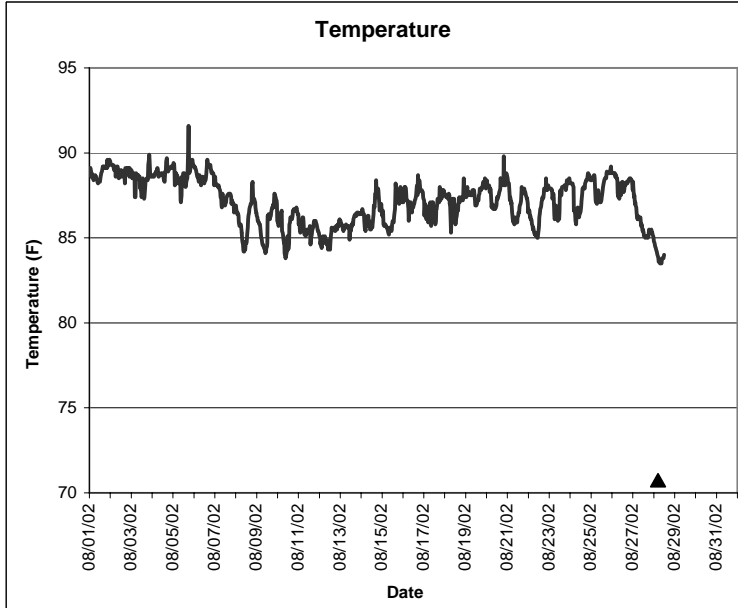

# Sandfly Key Lease Area, Charlotte County August 2002

▲ Monitoring equipment exchanged (sonde deployment)  
Refer to QA/QC log for additional information