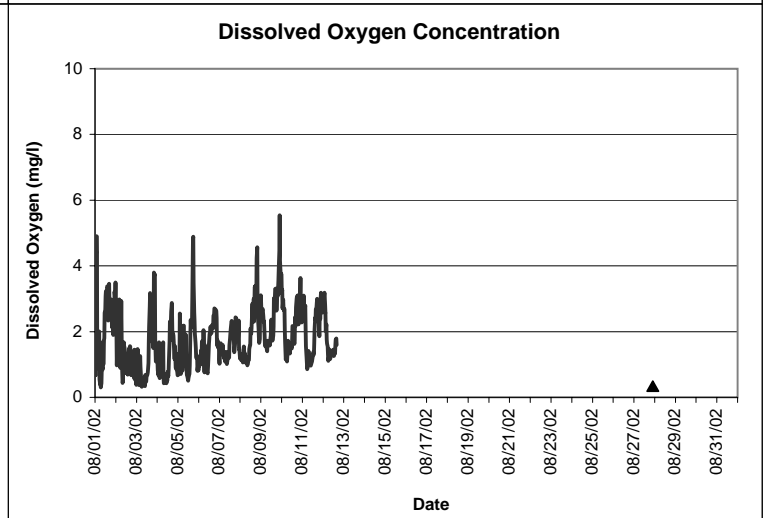

# Sandfly Key Lease Area, Charlotte County August 2002

▲ Monitoring equipment exchanged (sonde deployment)  
Refer to QA/QC log for additional information