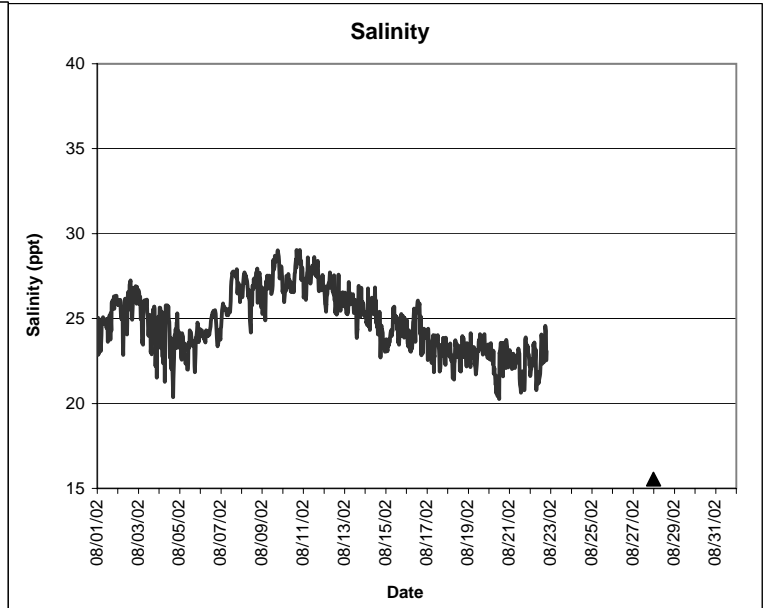

# Sandfly Key Lease Area, Charlotte County August 2002

▲ Monitoring equipment exchanged (sonde deployment)  
Refer to QA/QC log for additional information