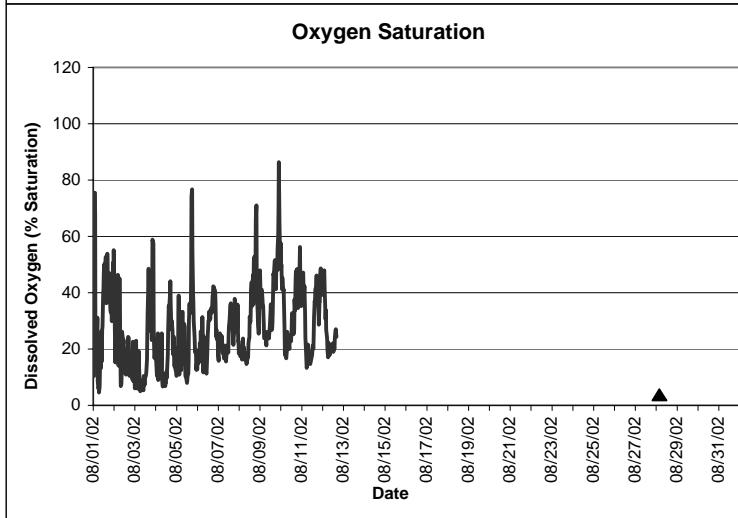

# Sandfly Key Lease Area, Charlotte County August 2002

▲ Monitoring equipment exchanged (sonde deployment)  
Refer to QA/QC log for additional information