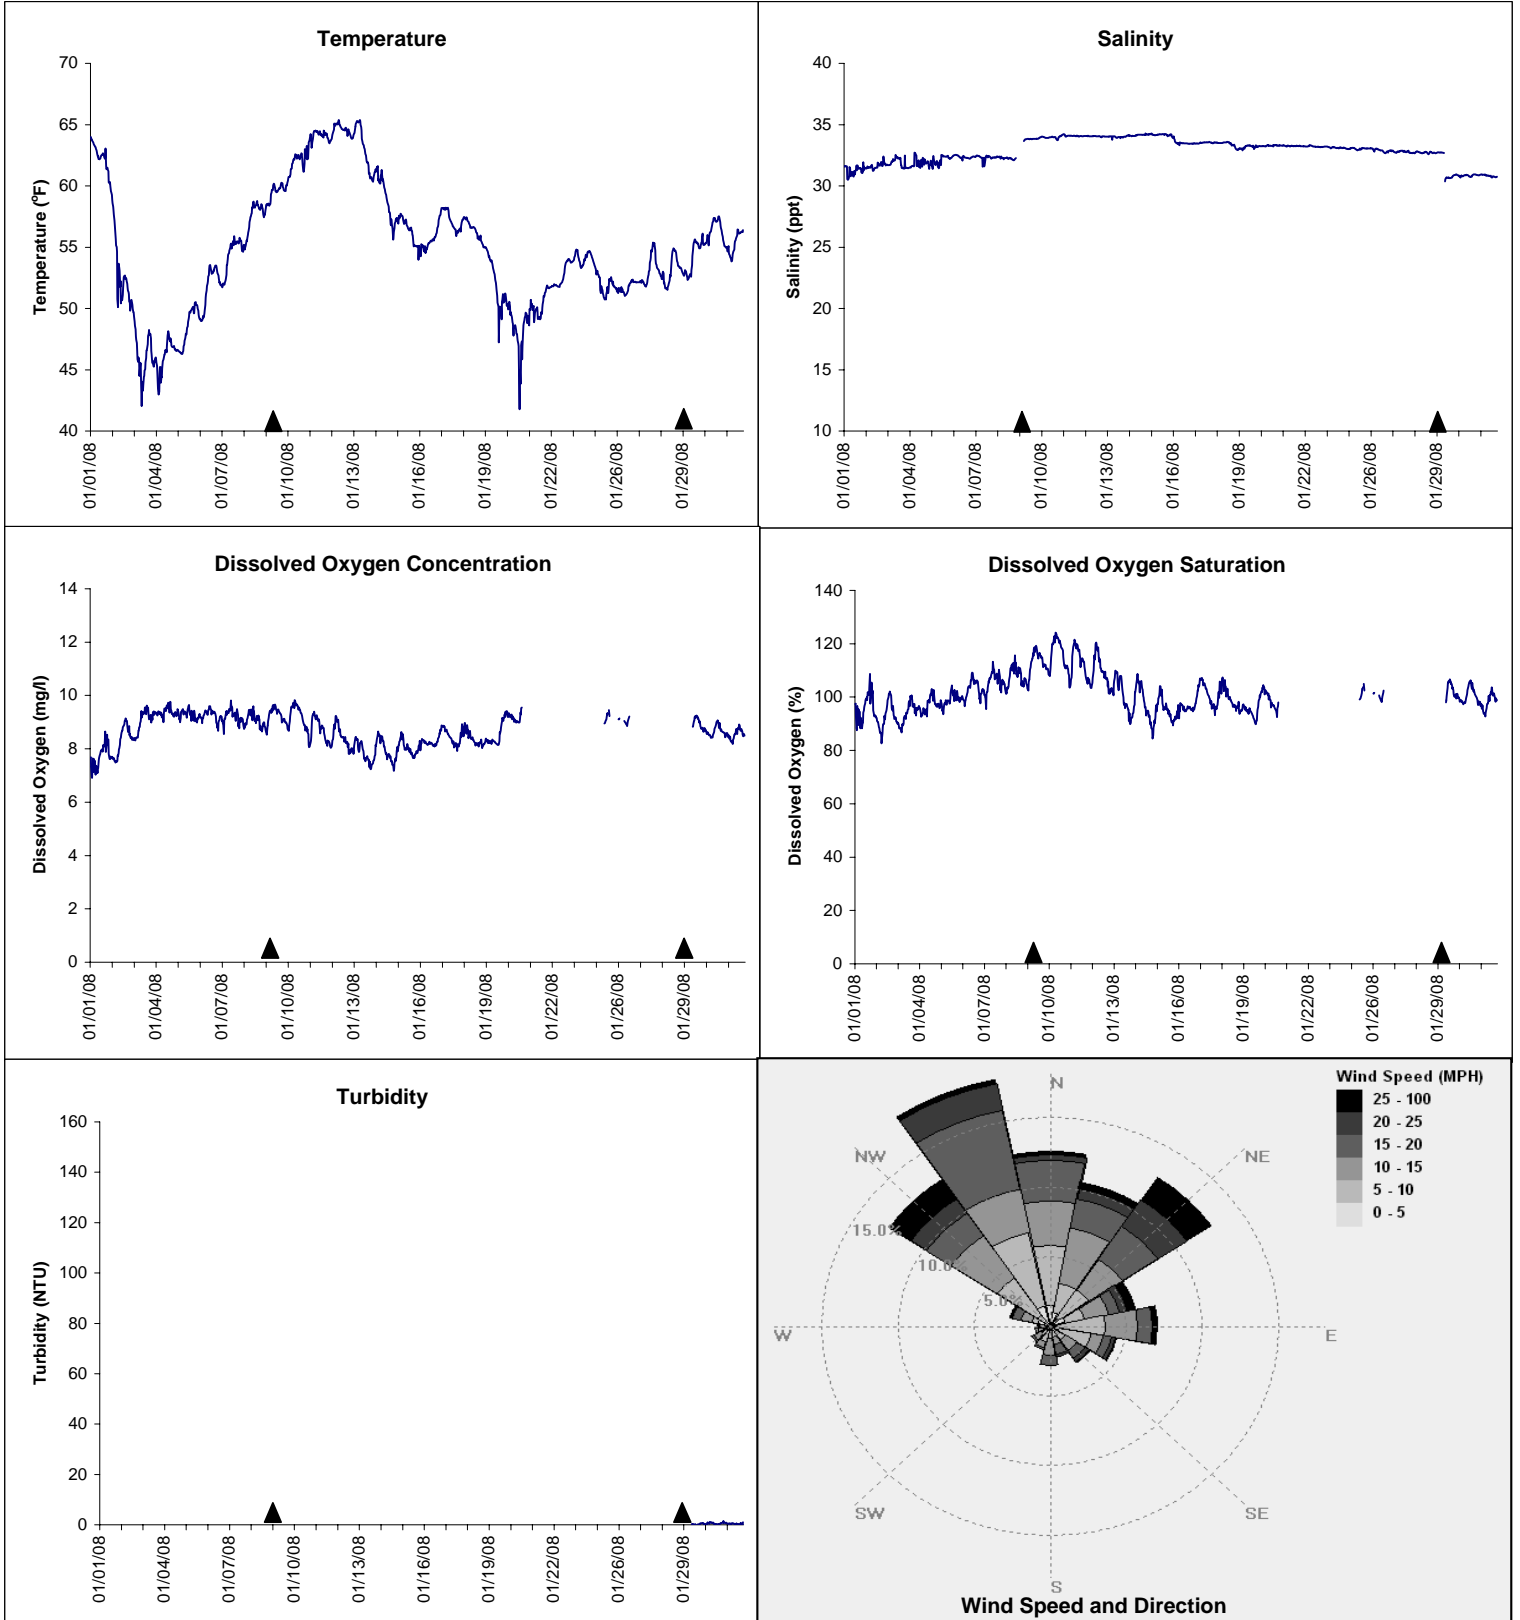

Alligator Harbor Lease Area, Franklin County

January 2008

▲ Monitoring Equipment Exchanged (sonde deployment)

Note: QA/QC limited to data deletion based on sonde error codes and pre- / post-calibration notes.