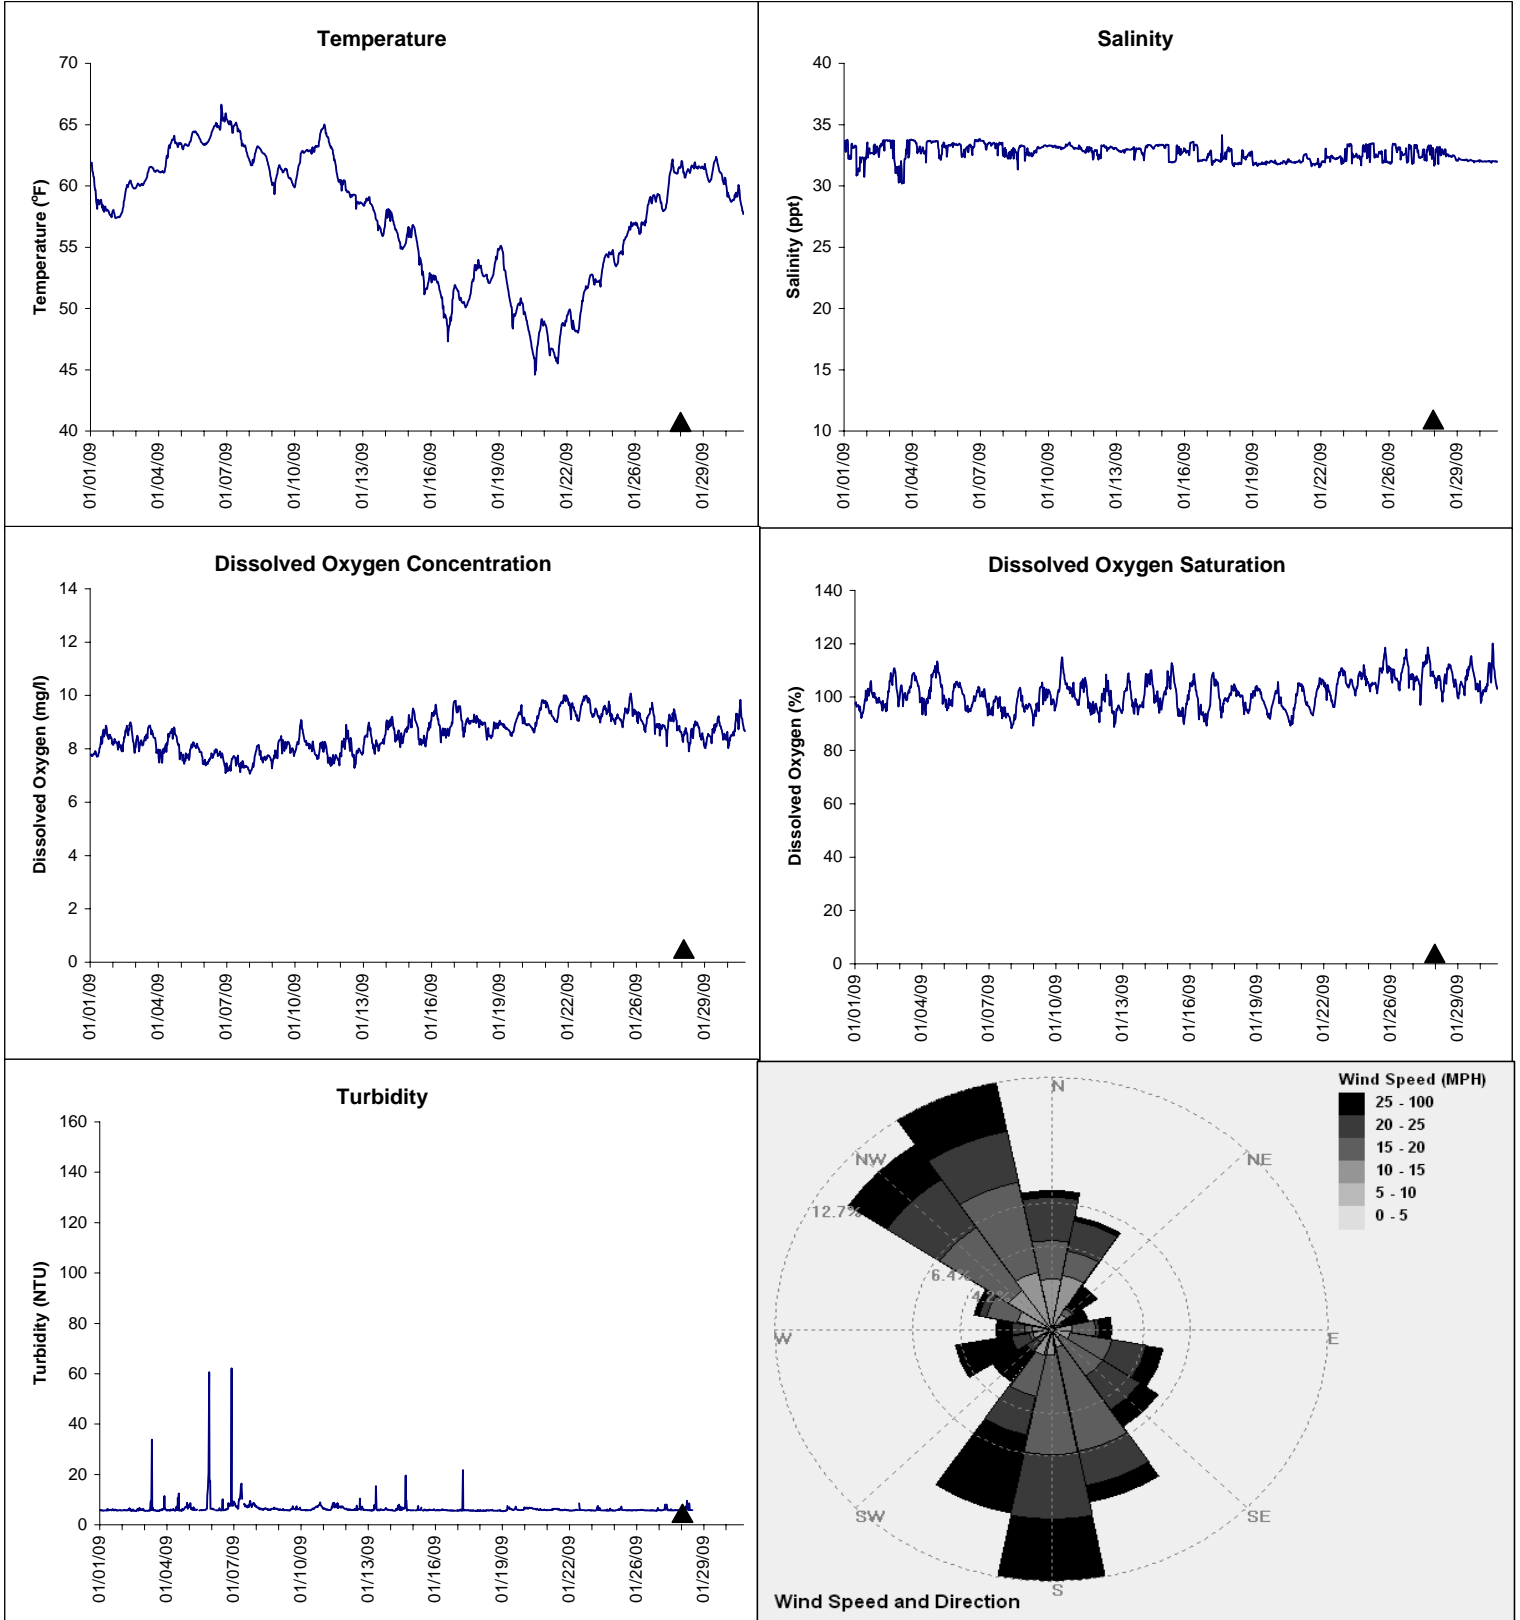

Alligator Harbor Lease Area, Franklin County

January 2009

▲ Monitoring Equipment Exchanged (sonde deployment)

Note: QA/QC limited to data deletion based on sonde error codes and pre- / post-calibration notes.