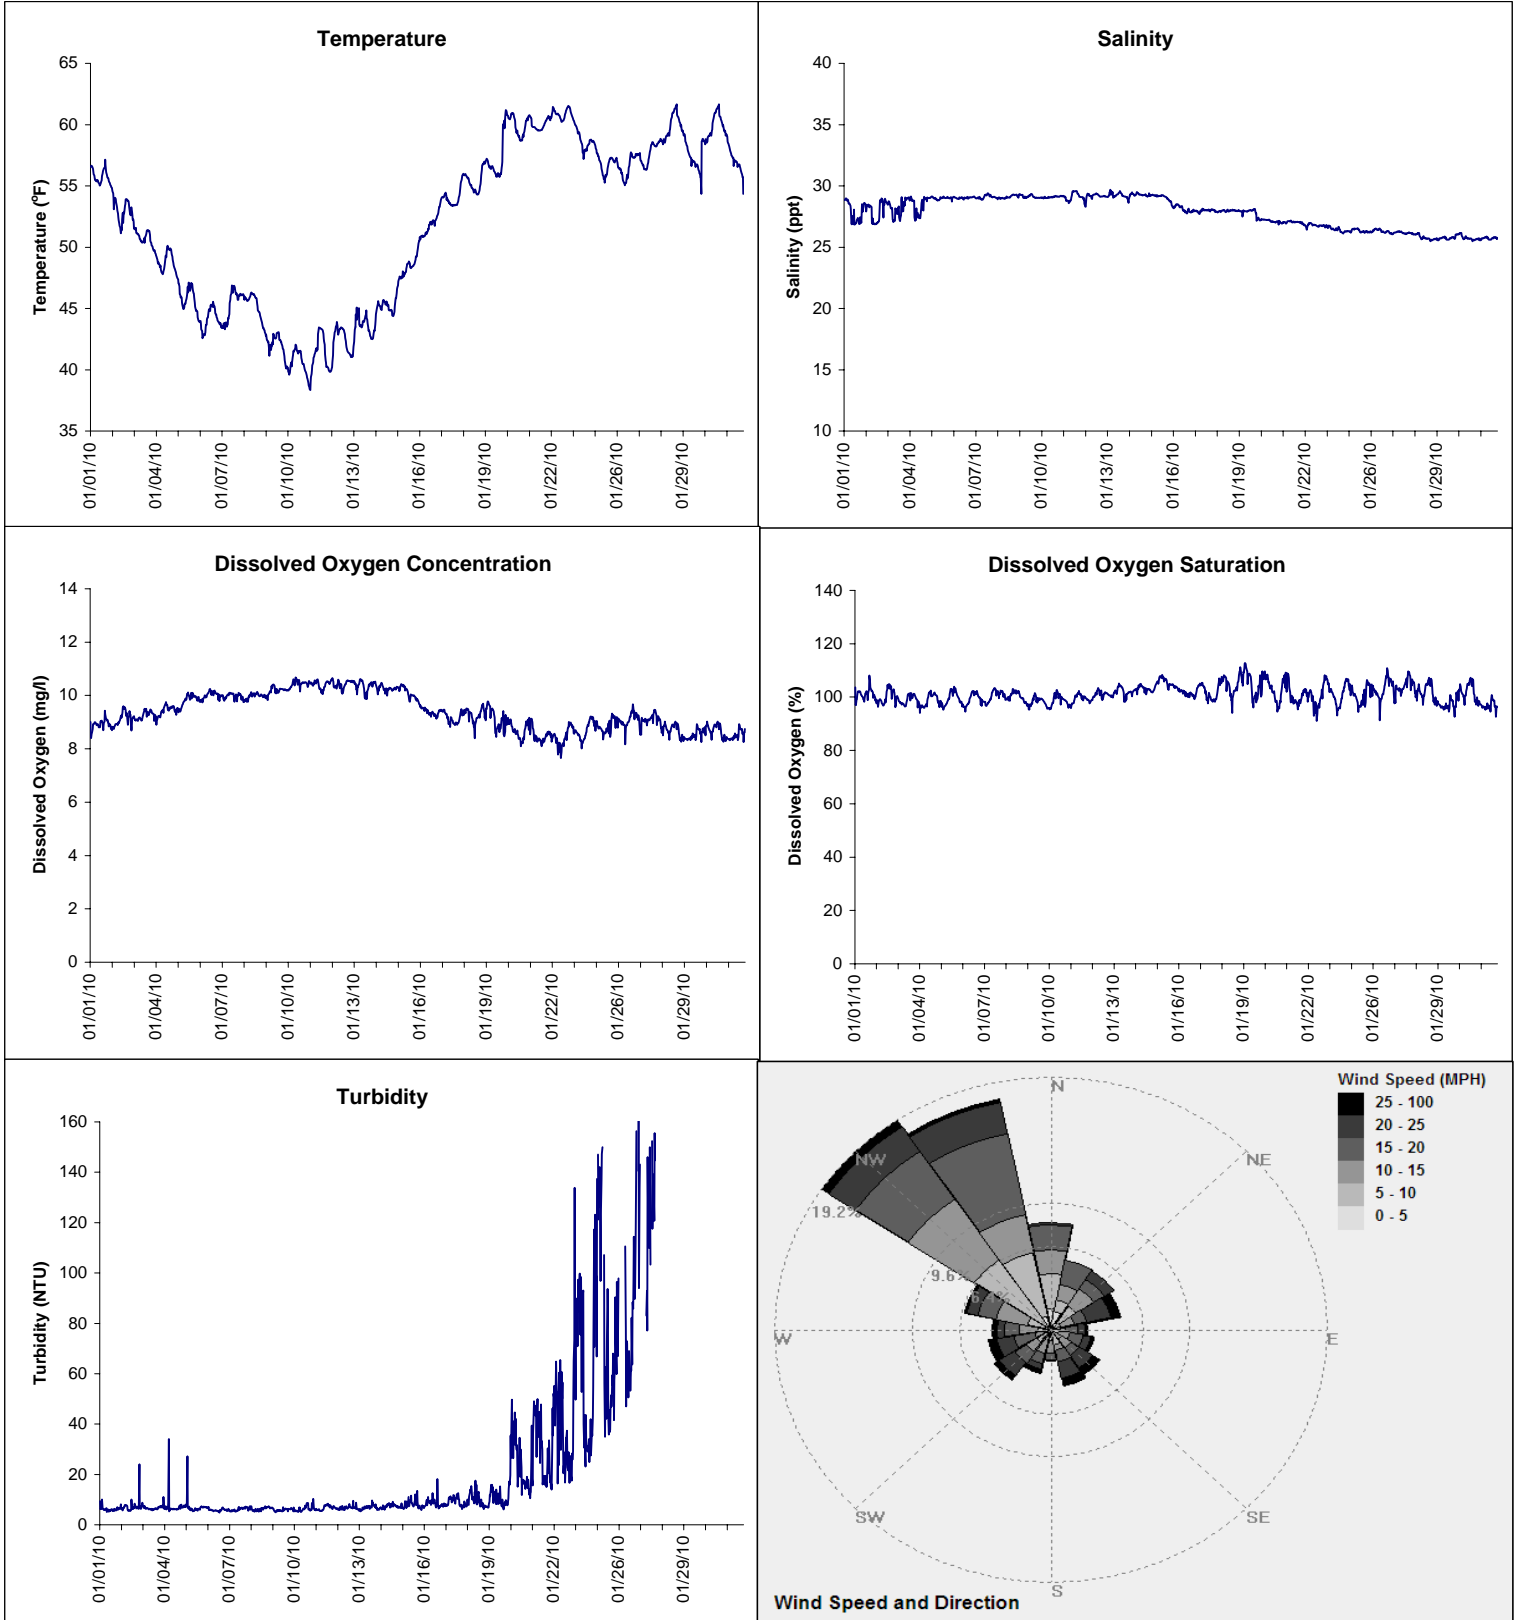

# Alligator Harbor Lease Area, Franklin County

## January 2010

▲ Monitoring Equipment Exchanged (sonde deployment)

**Note:** QA/QC limited to data deletion based on sonde error codes and pre- / post-calibration notes.