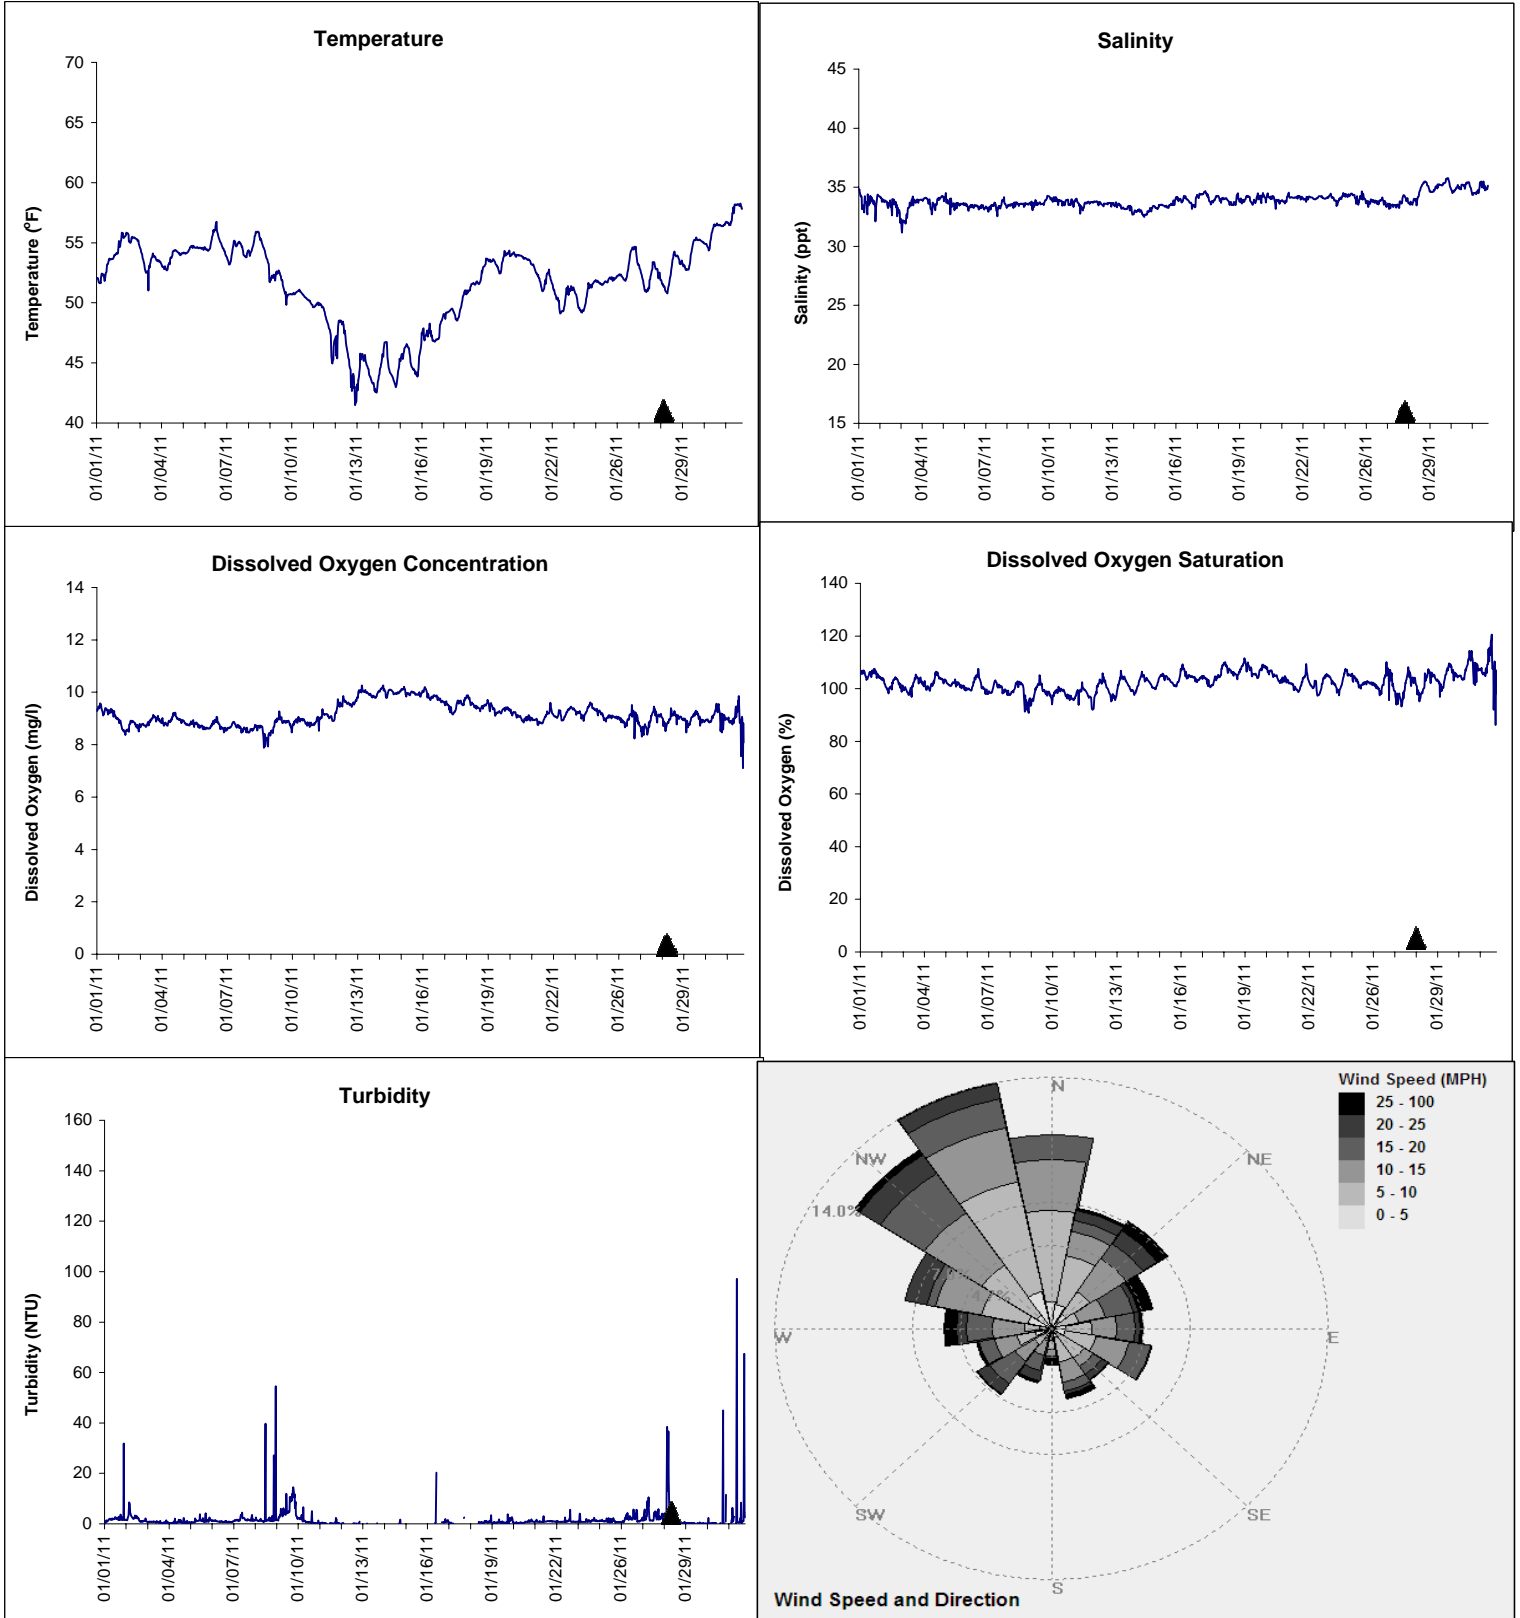

Alligator Harbor Lease Area, Franklin County January 2011

▲ Monitoring Equipment Exchanged (sonde deployment)

Note: QA/QC limited to data deletion based on sonde error codes and pre- / post-calibration notes.