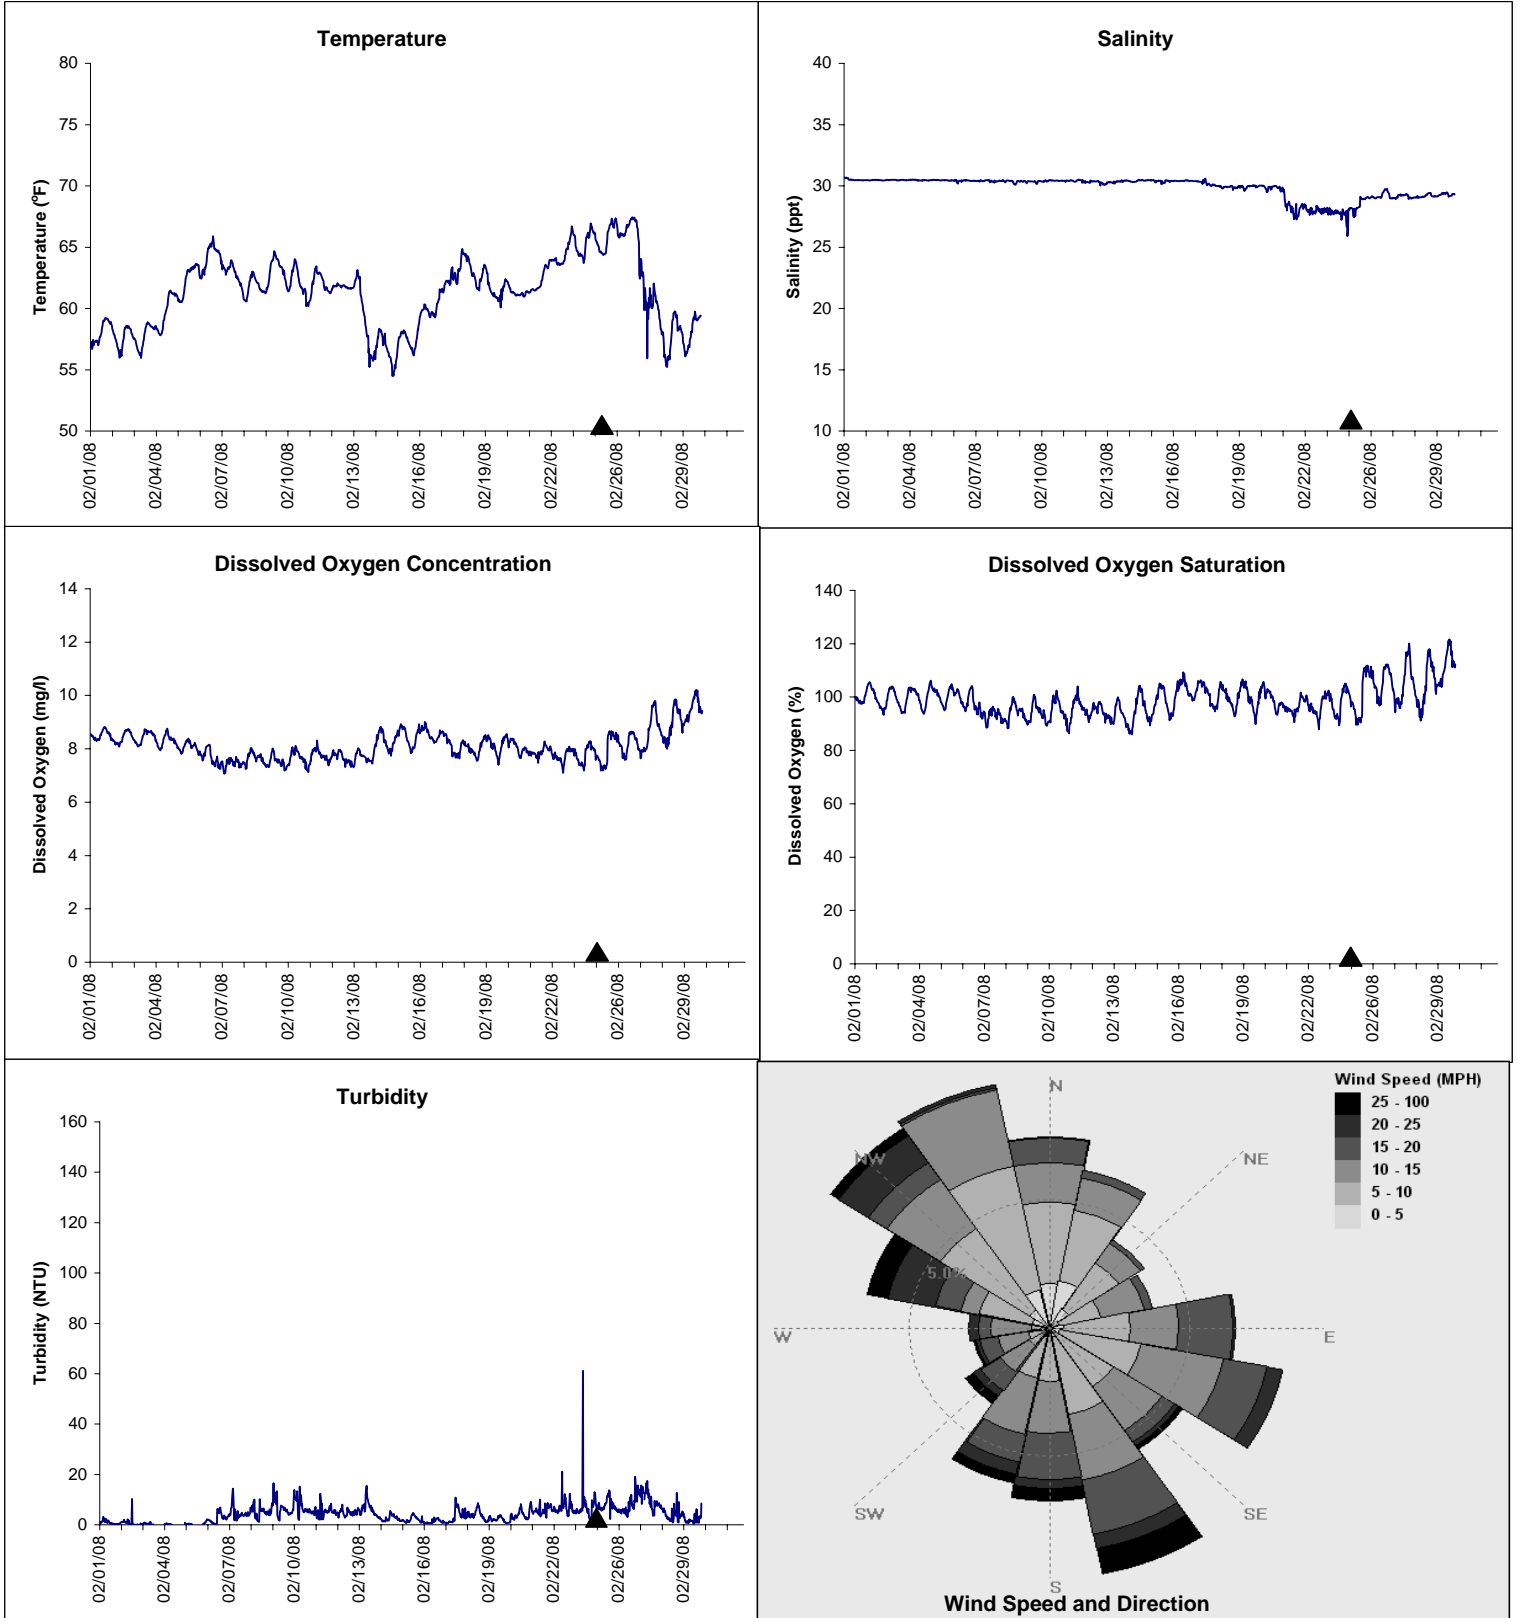

Alligator Harbor Lease Area, Franklin County

February 2008

▲ Monitoring Equipment Exchanged (sonde deployment)

Note: QA/QC limited to data deletion based on sonde error codes and pre- / post-calibration notes.