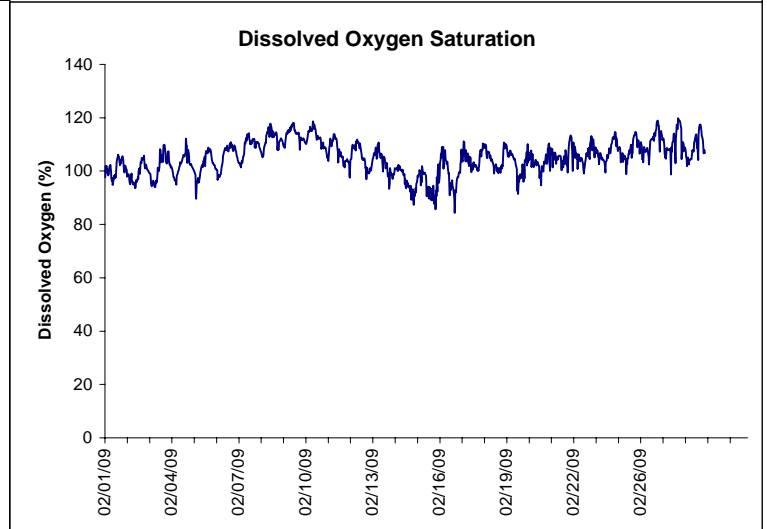

Alligator Harbor Lease Area, Franklin County

February 2009

▲ Monitoring Equipment Exchanged (sonde deployment)

Note: QA/QC limited to data deletion based on sonde error codes and pre- / post-calibration notes.