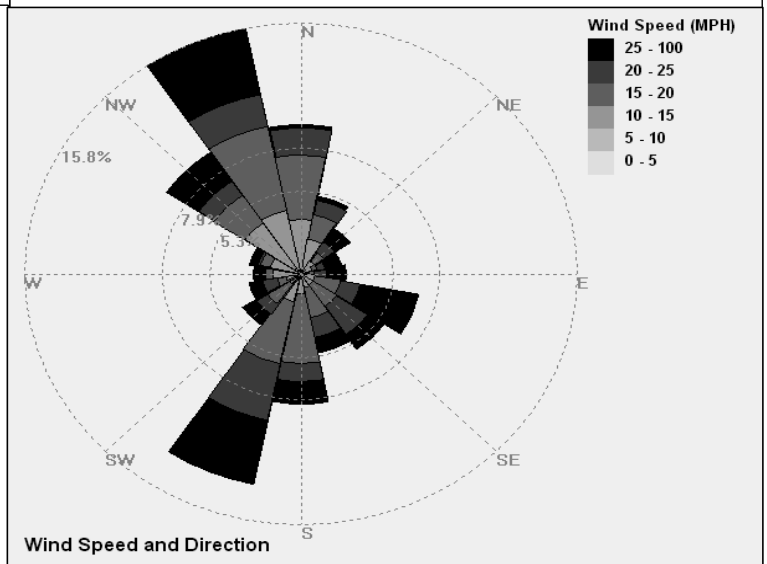

Alligator Harbor Lease Area, Franklin County

February 2009

▲ Monitoring Equipment Exchanged (sonde deployment)

Note: QA/QC limited to data deletion based on sonde error codes and pre- / post-calibration notes.