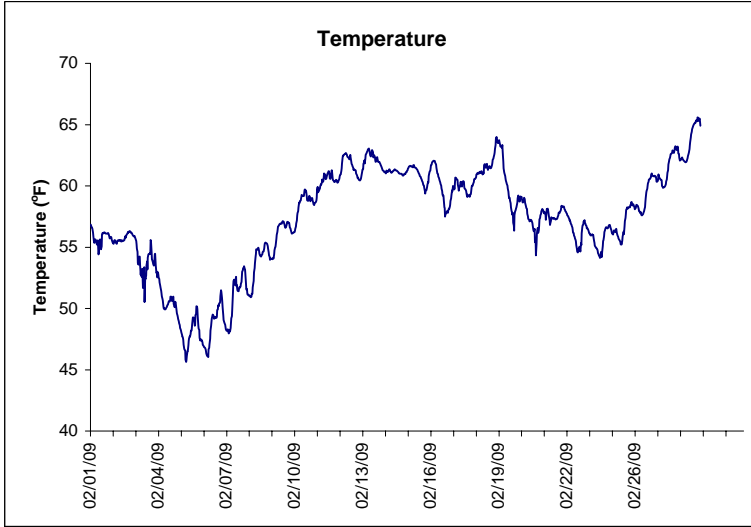

Alligator Harbor Lease Area, Franklin County

February 2009

▲ Monitoring Equipment Exchanged (sonde deployment)

Note: QA/QC limited to data deletion based on sonde error codes and pre- / post-calibration notes.