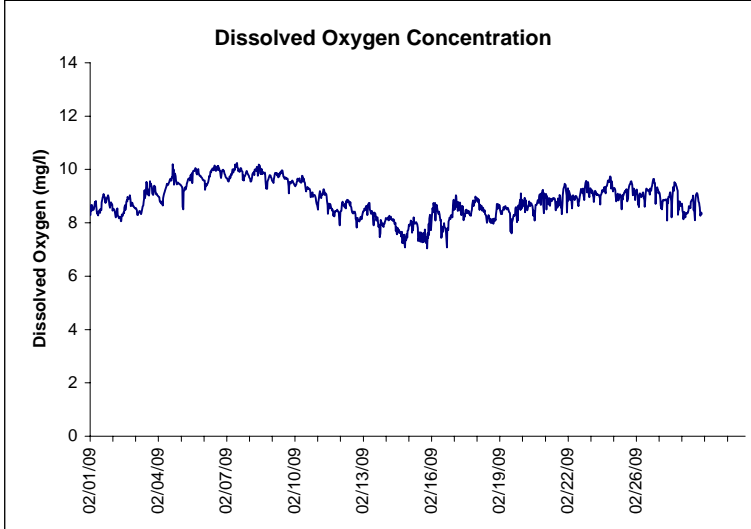

Alligator Harbor Lease Area, Franklin County

February 2009

▲ Monitoring Equipment Exchanged (sonde deployment)

Note: QA/QC limited to data deletion based on sonde error codes and pre- / post-calibration notes.