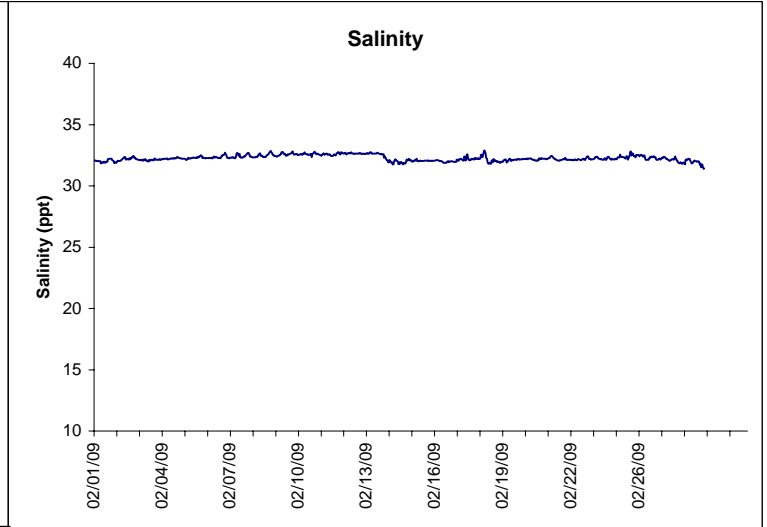

Alligator Harbor Lease Area, Franklin County

February 2009

▲ Monitoring Equipment Exchanged (sonde deployment)

Note: QA/QC limited to data deletion based on sonde error codes and pre- / post-calibration notes.