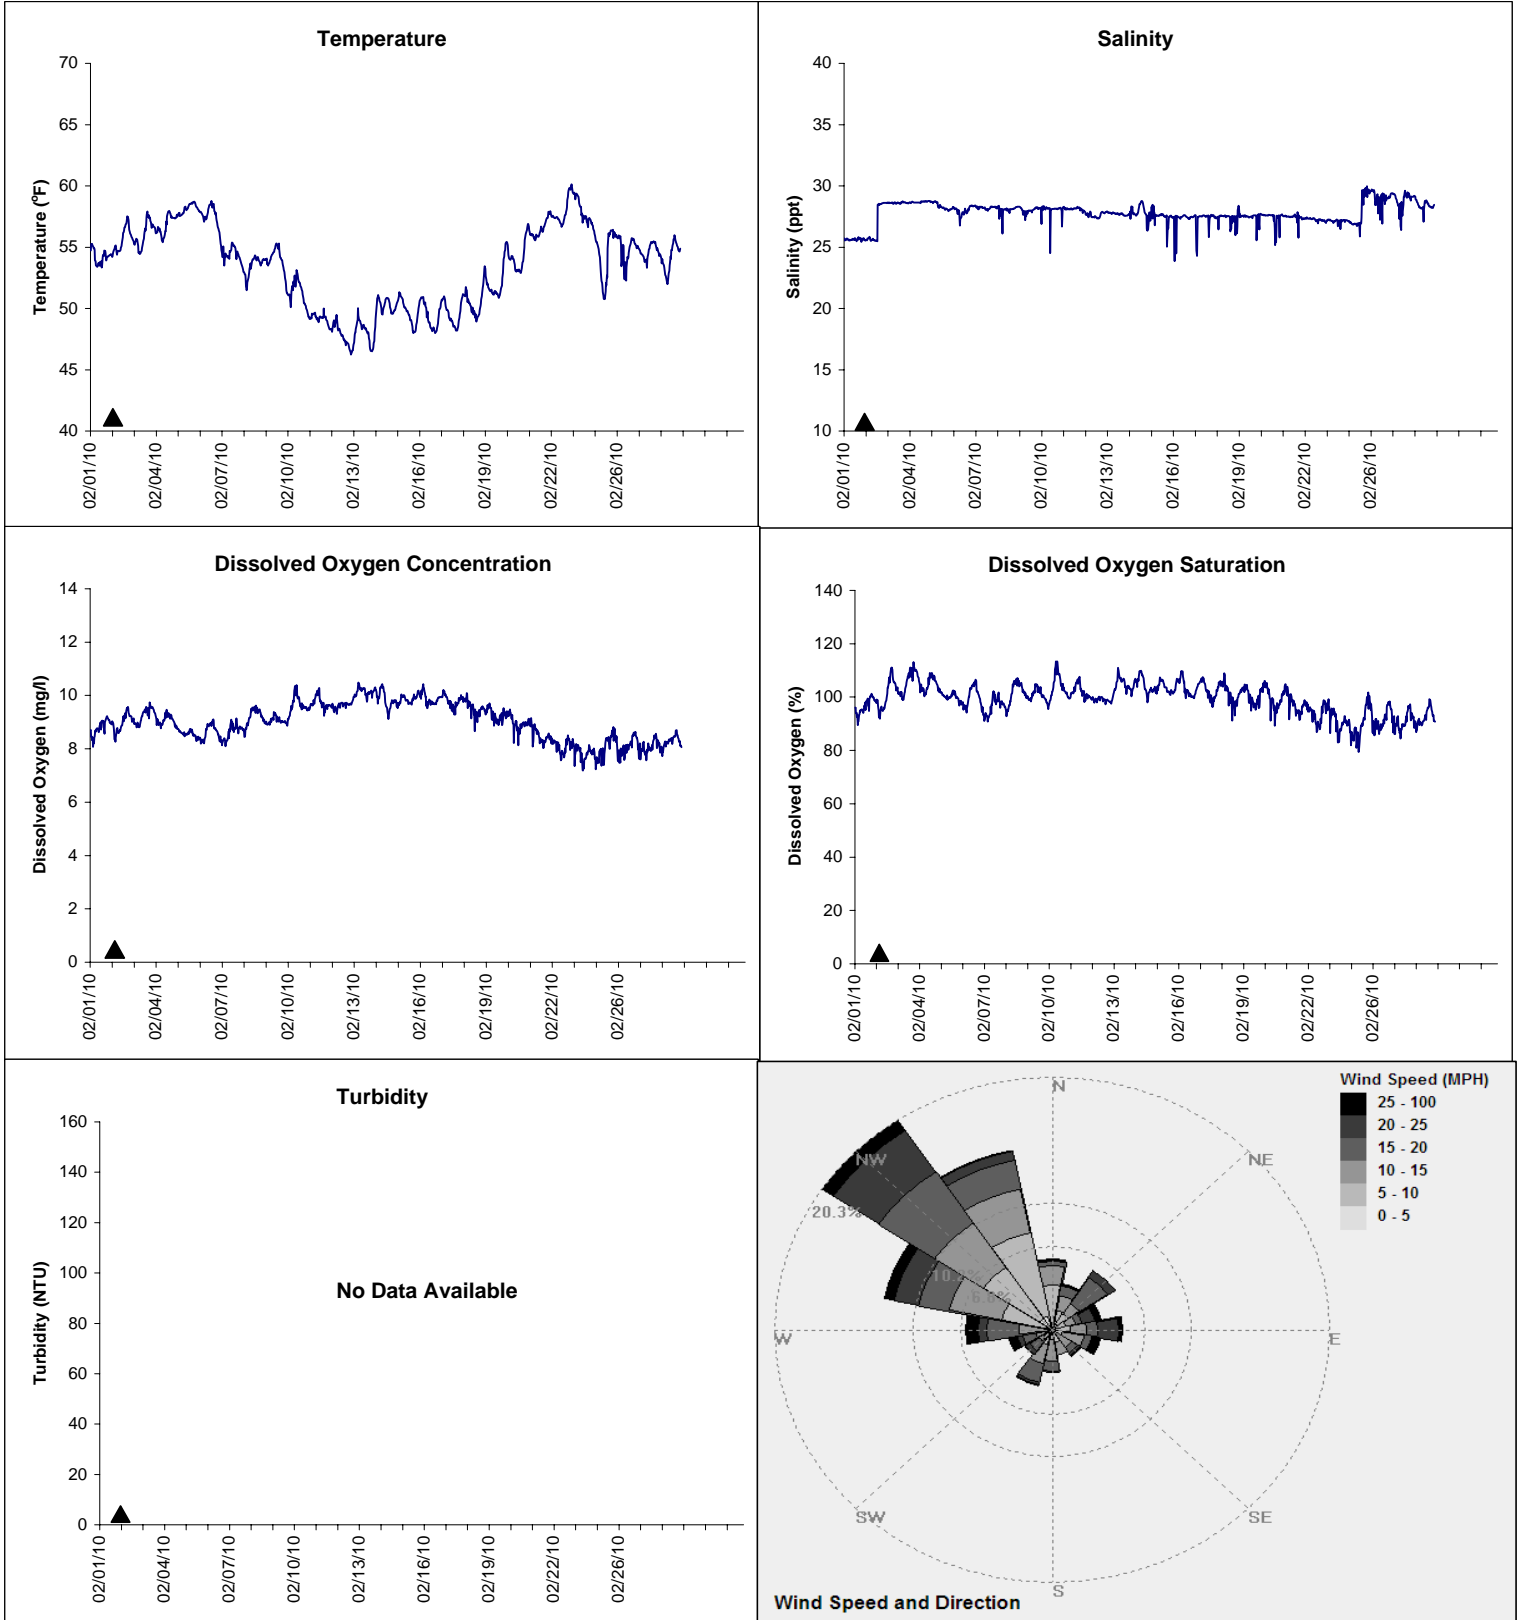

Alligator Harbor Lease Area, Franklin County

February 2010

▲ Monitoring Equipment Exchanged (sonde deployment)

Note: QA/QC limited to data deletion based on sonde error codes and pre- / post-calibration notes.