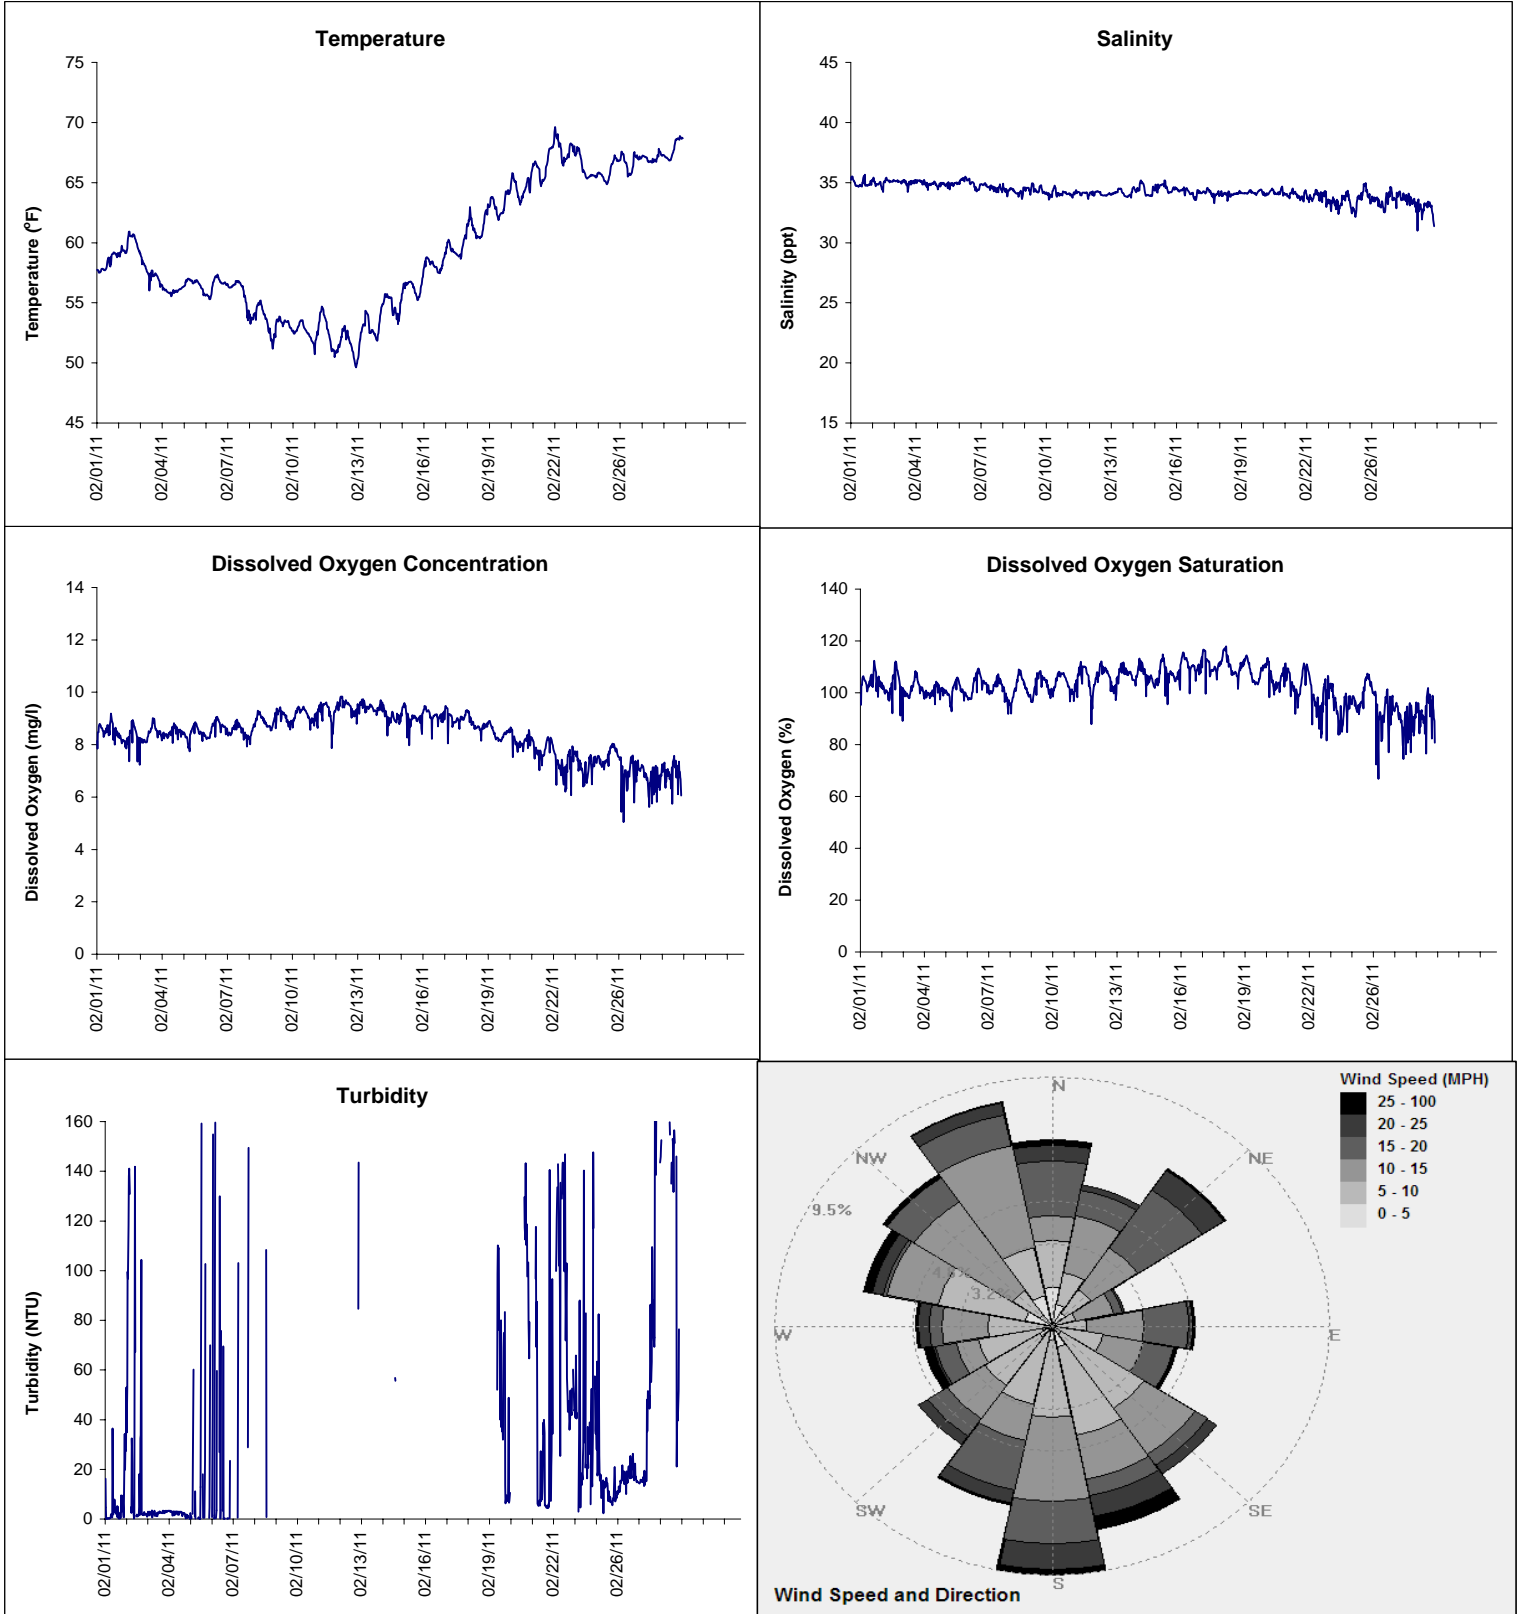

# Alligator Harbor Lease Area, Franklin County

## February 2011

▲ Monitoring Equipment Exchanged (sonde deployment)

**Note:** QA/QC limited to data deletion based on sonde error codes and pre- / post-calibration notes.

**Alligator Harbor Lease Area, Franklin County**  
**February 2011**

▲ Monitoring Equipment Exchanged (sonde deployment)

Note: QA/QC limited to data deletion based on sonde error codes and pre- / post-calibration notes.