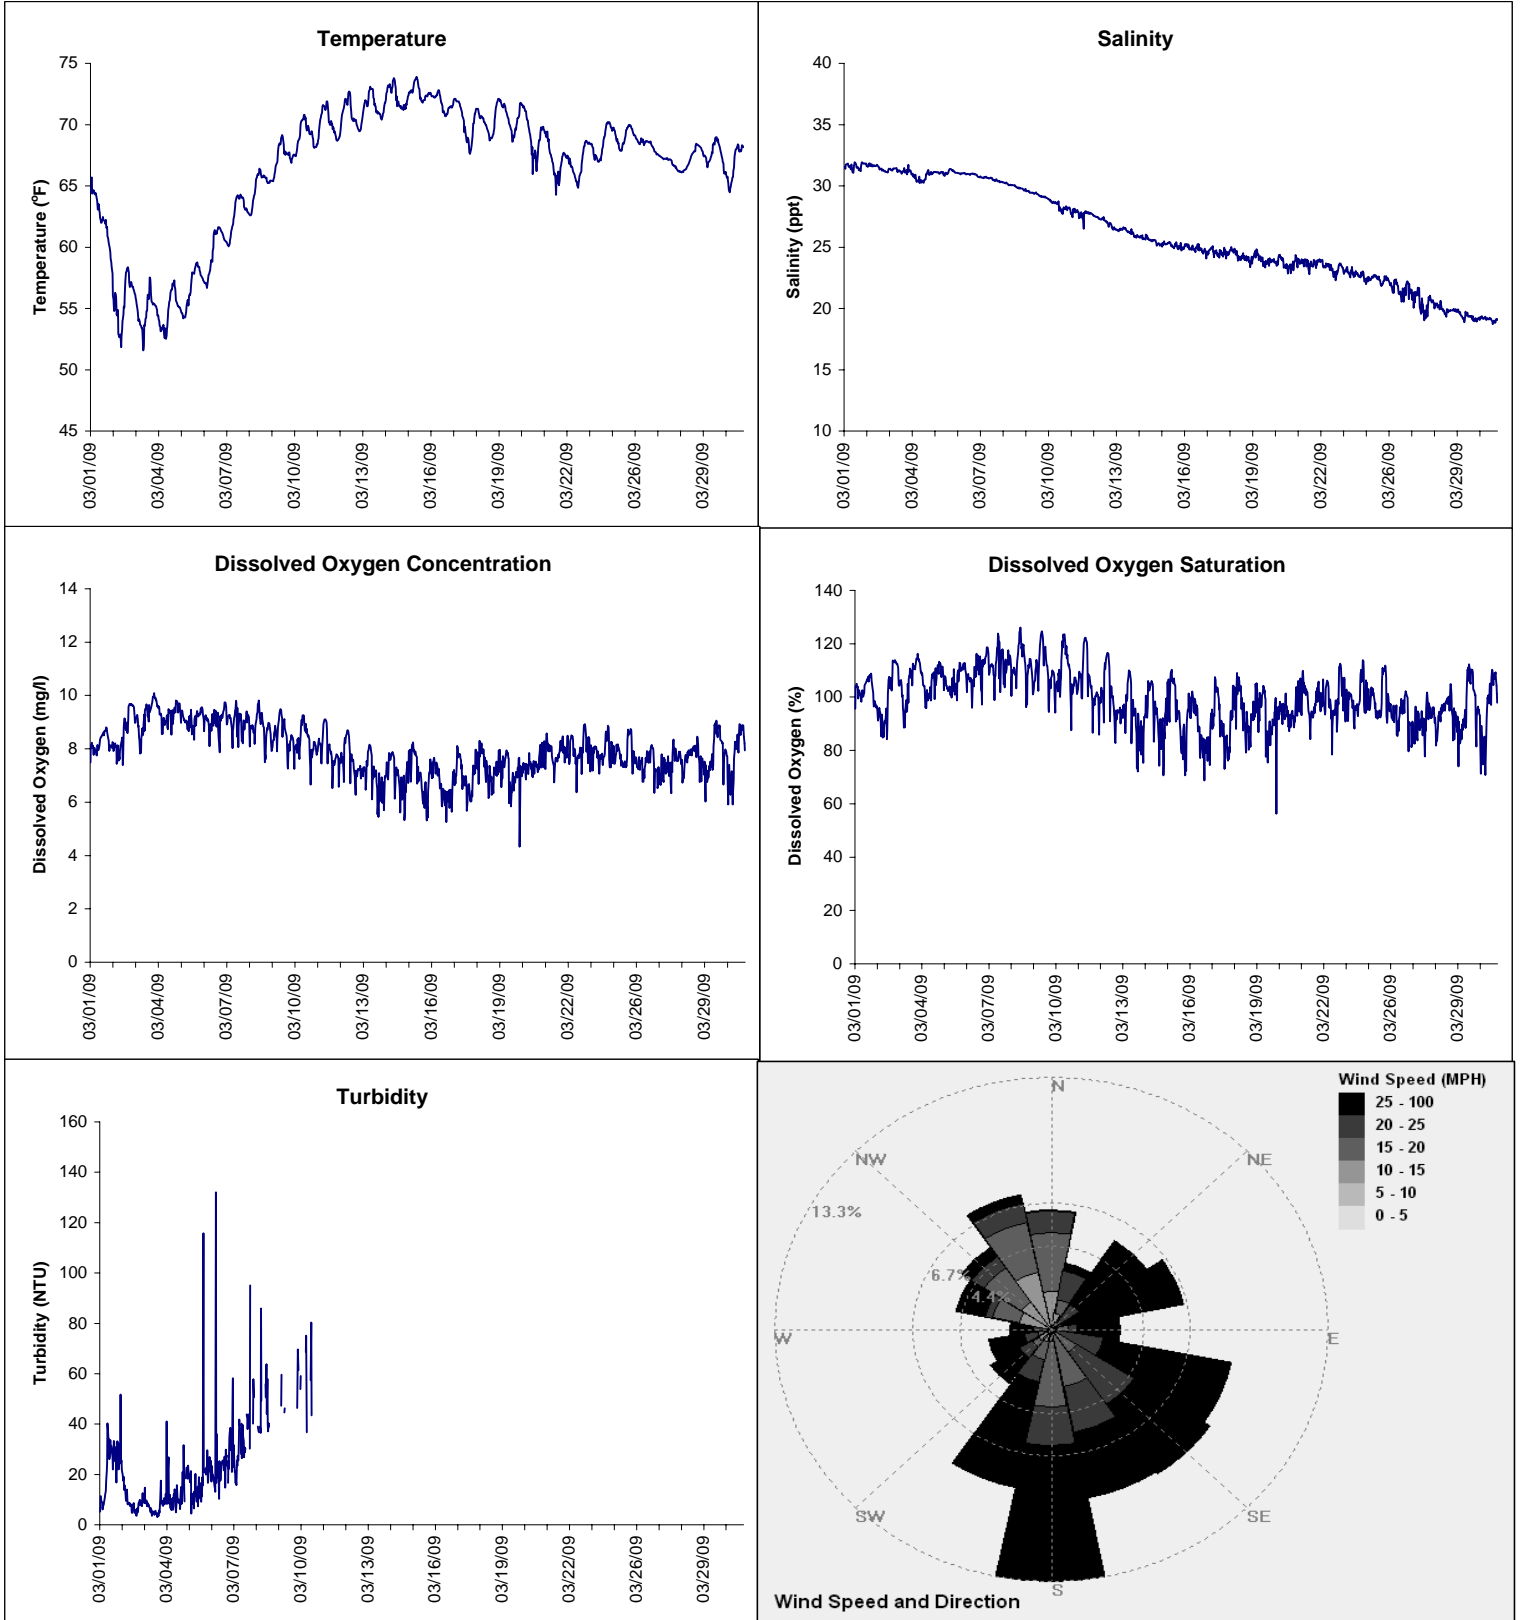

Alligator Harbor Lease Area, Franklin County

March 2009

▲ Monitoring Equipment Exchanged (sonde deployment)

Note: QA/QC limited to data deletion based on sonde error codes and pre- / post-calibration notes.