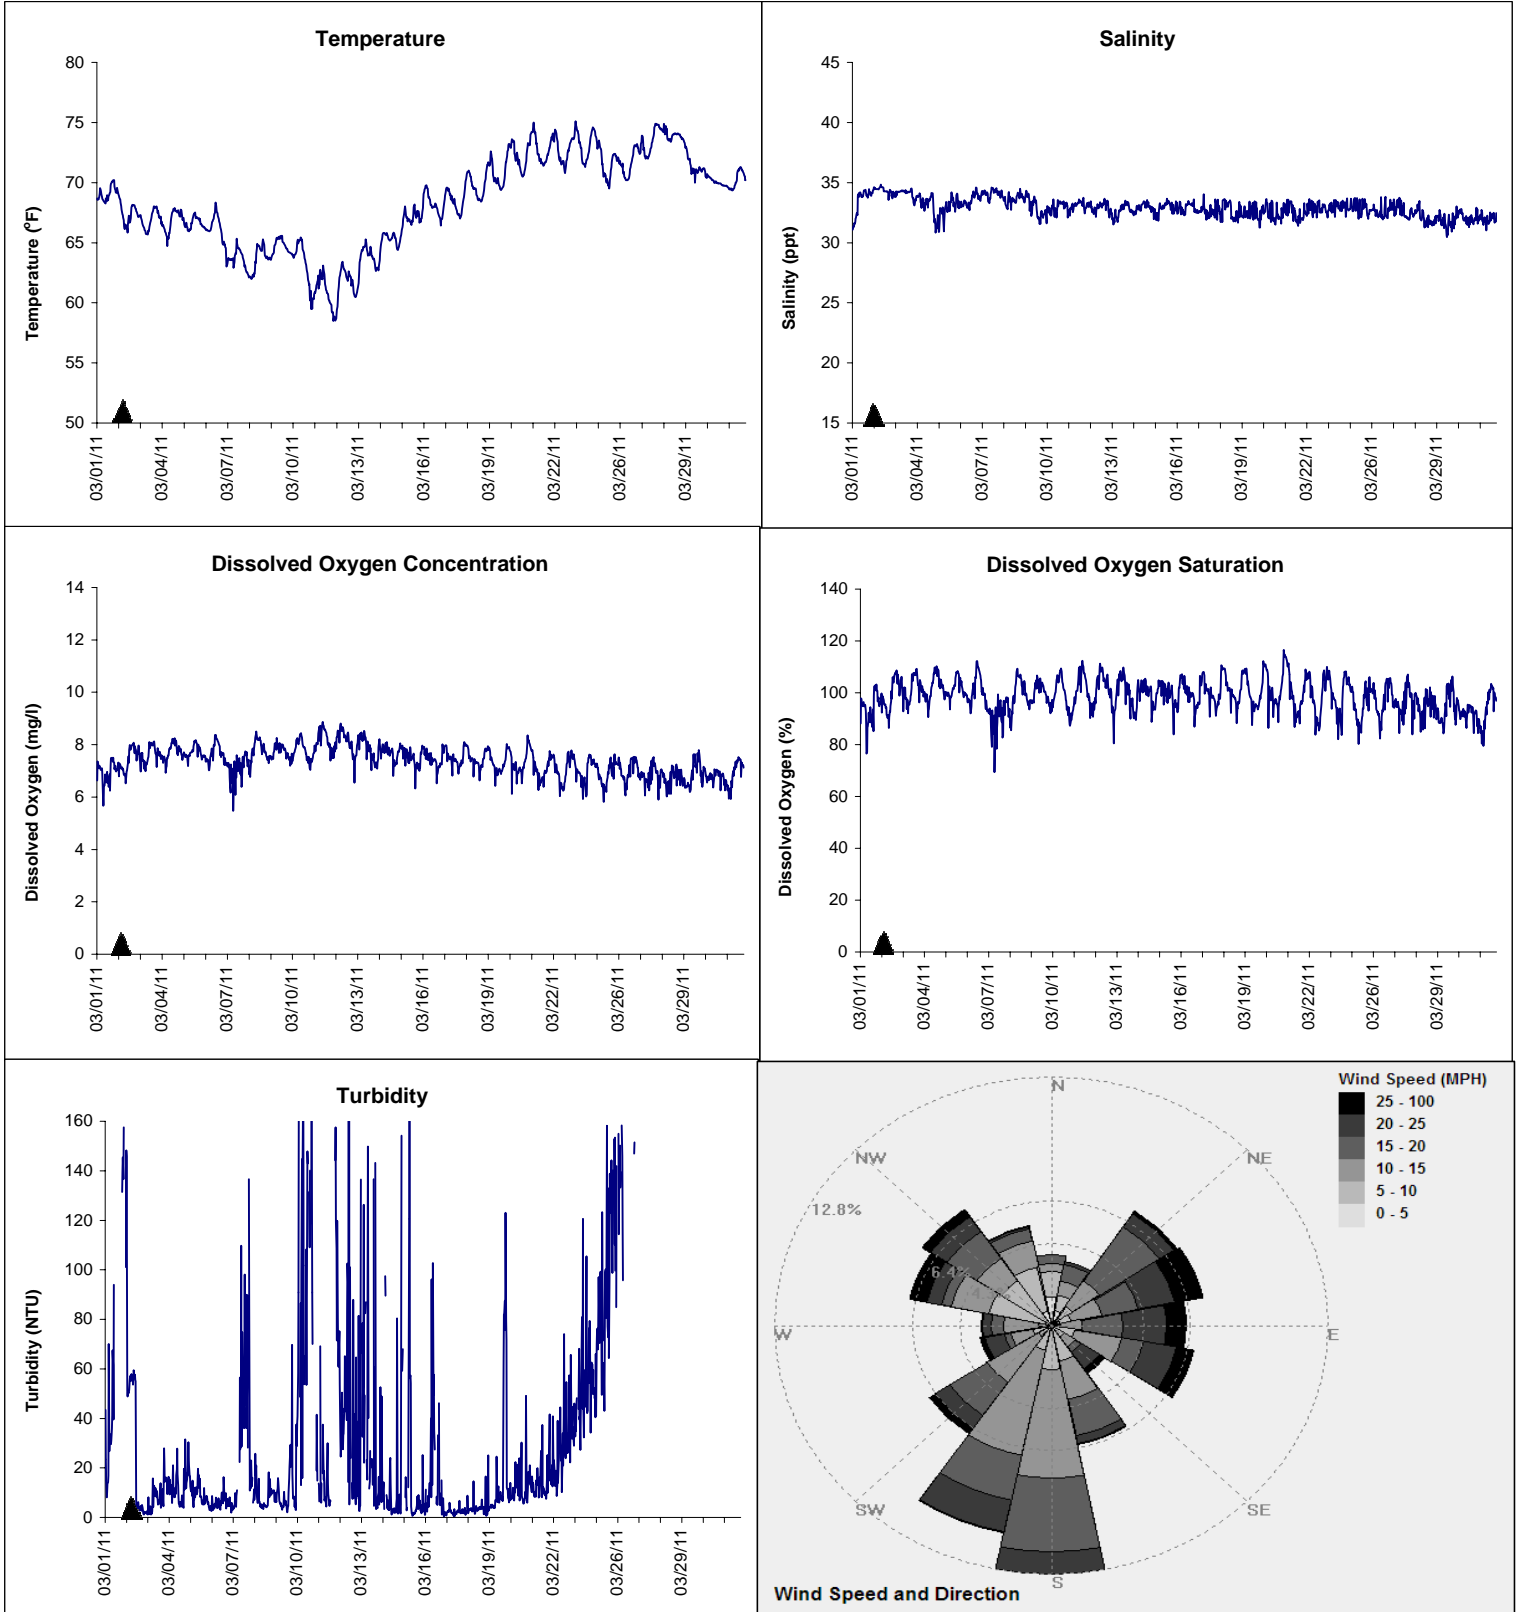

Alligator Harbor Lease Area, Franklin County

March 2011

▲ Monitoring Equipment Exchanged (sonde deployment)

Note: QA/QC limited to data deletion based on sonde error codes and pre- / post-calibration notes.