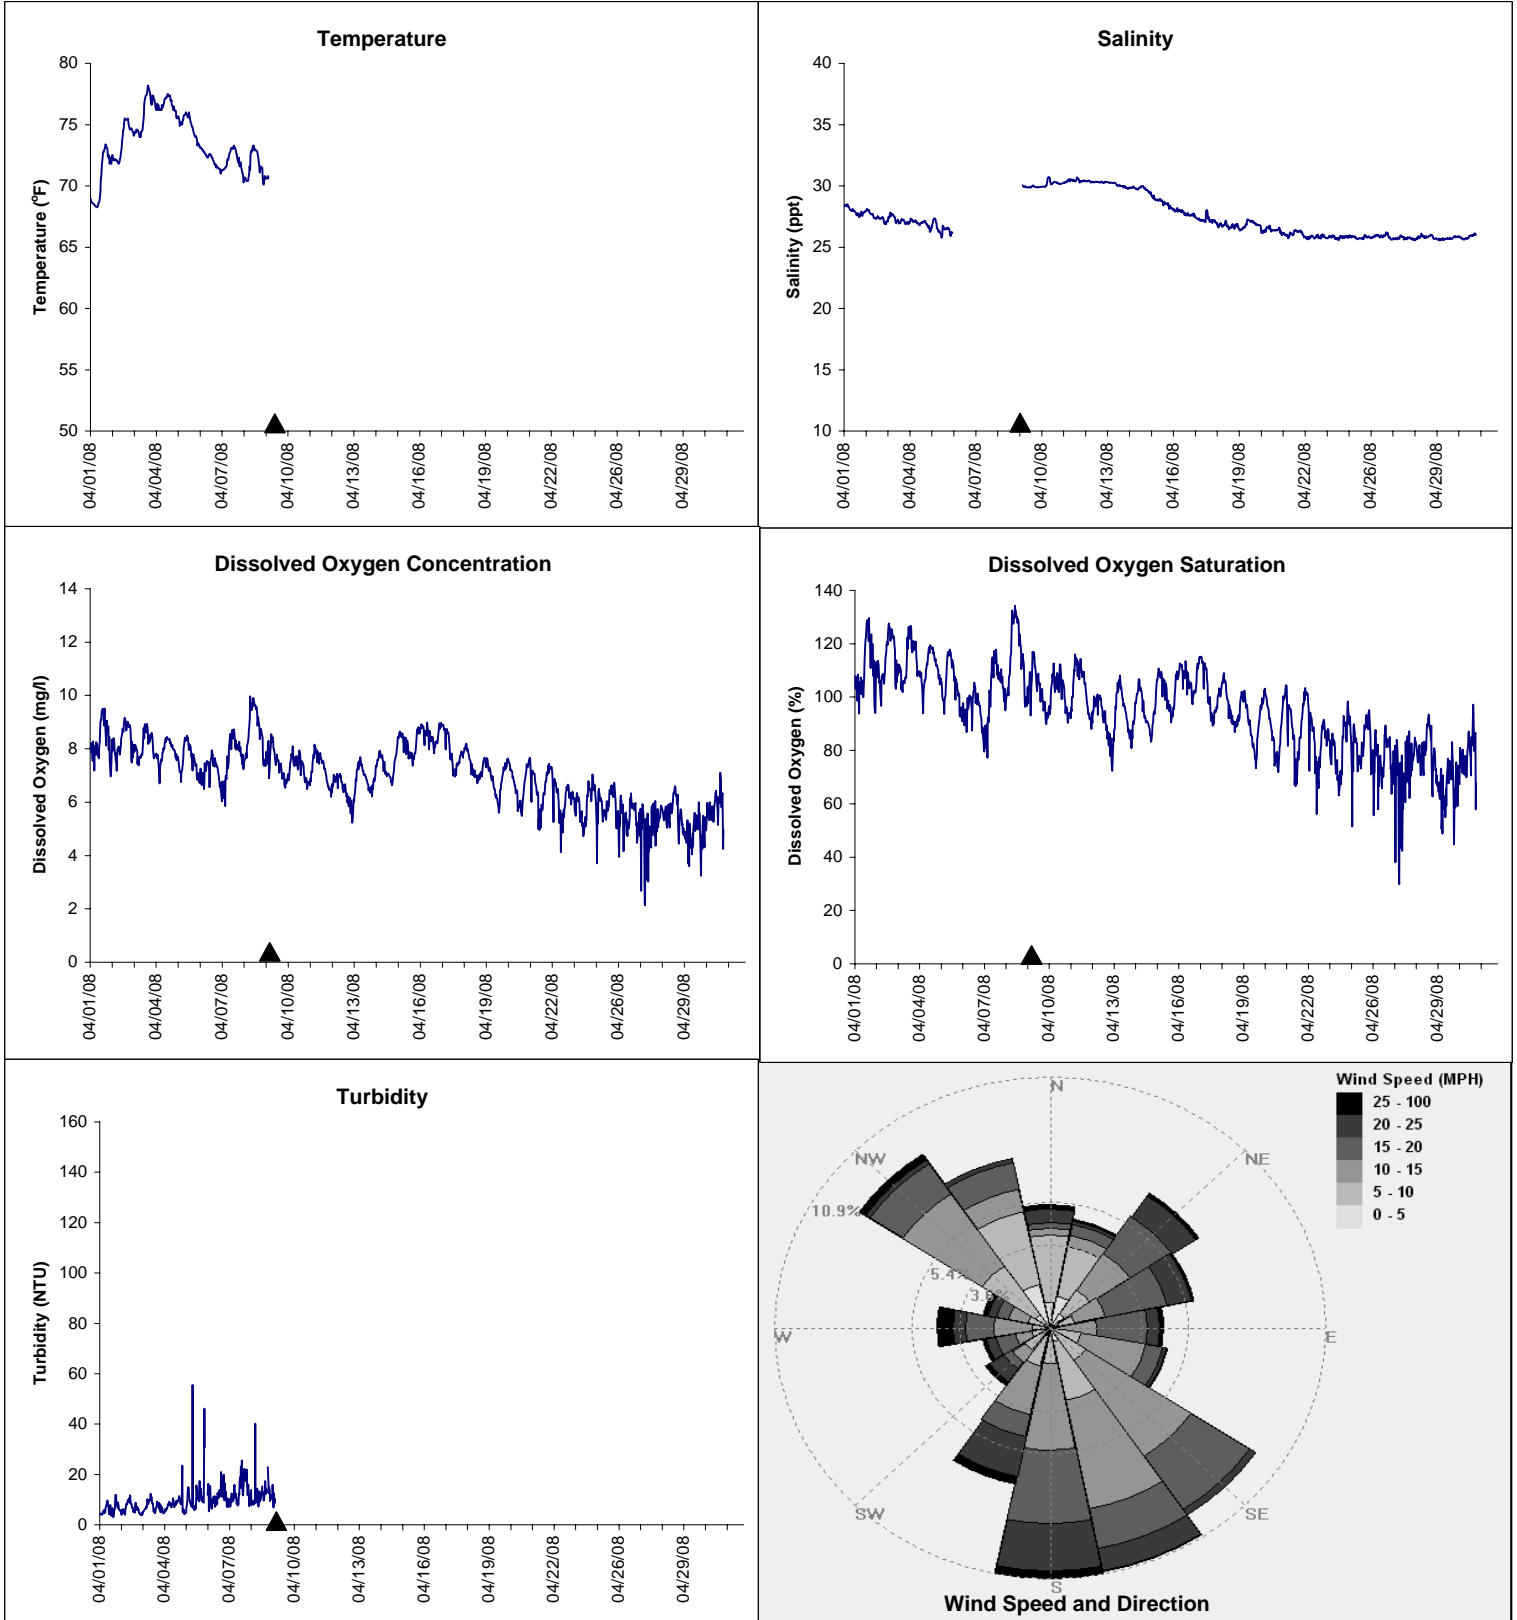

Alligator Harbor Lease Area, Franklin County

April 2008

▲ Monitoring Equipment Exchanged (sonde deployment)

Note: QA/QC limited to data deletion based on sonde error codes and pre- / post-calibration notes.