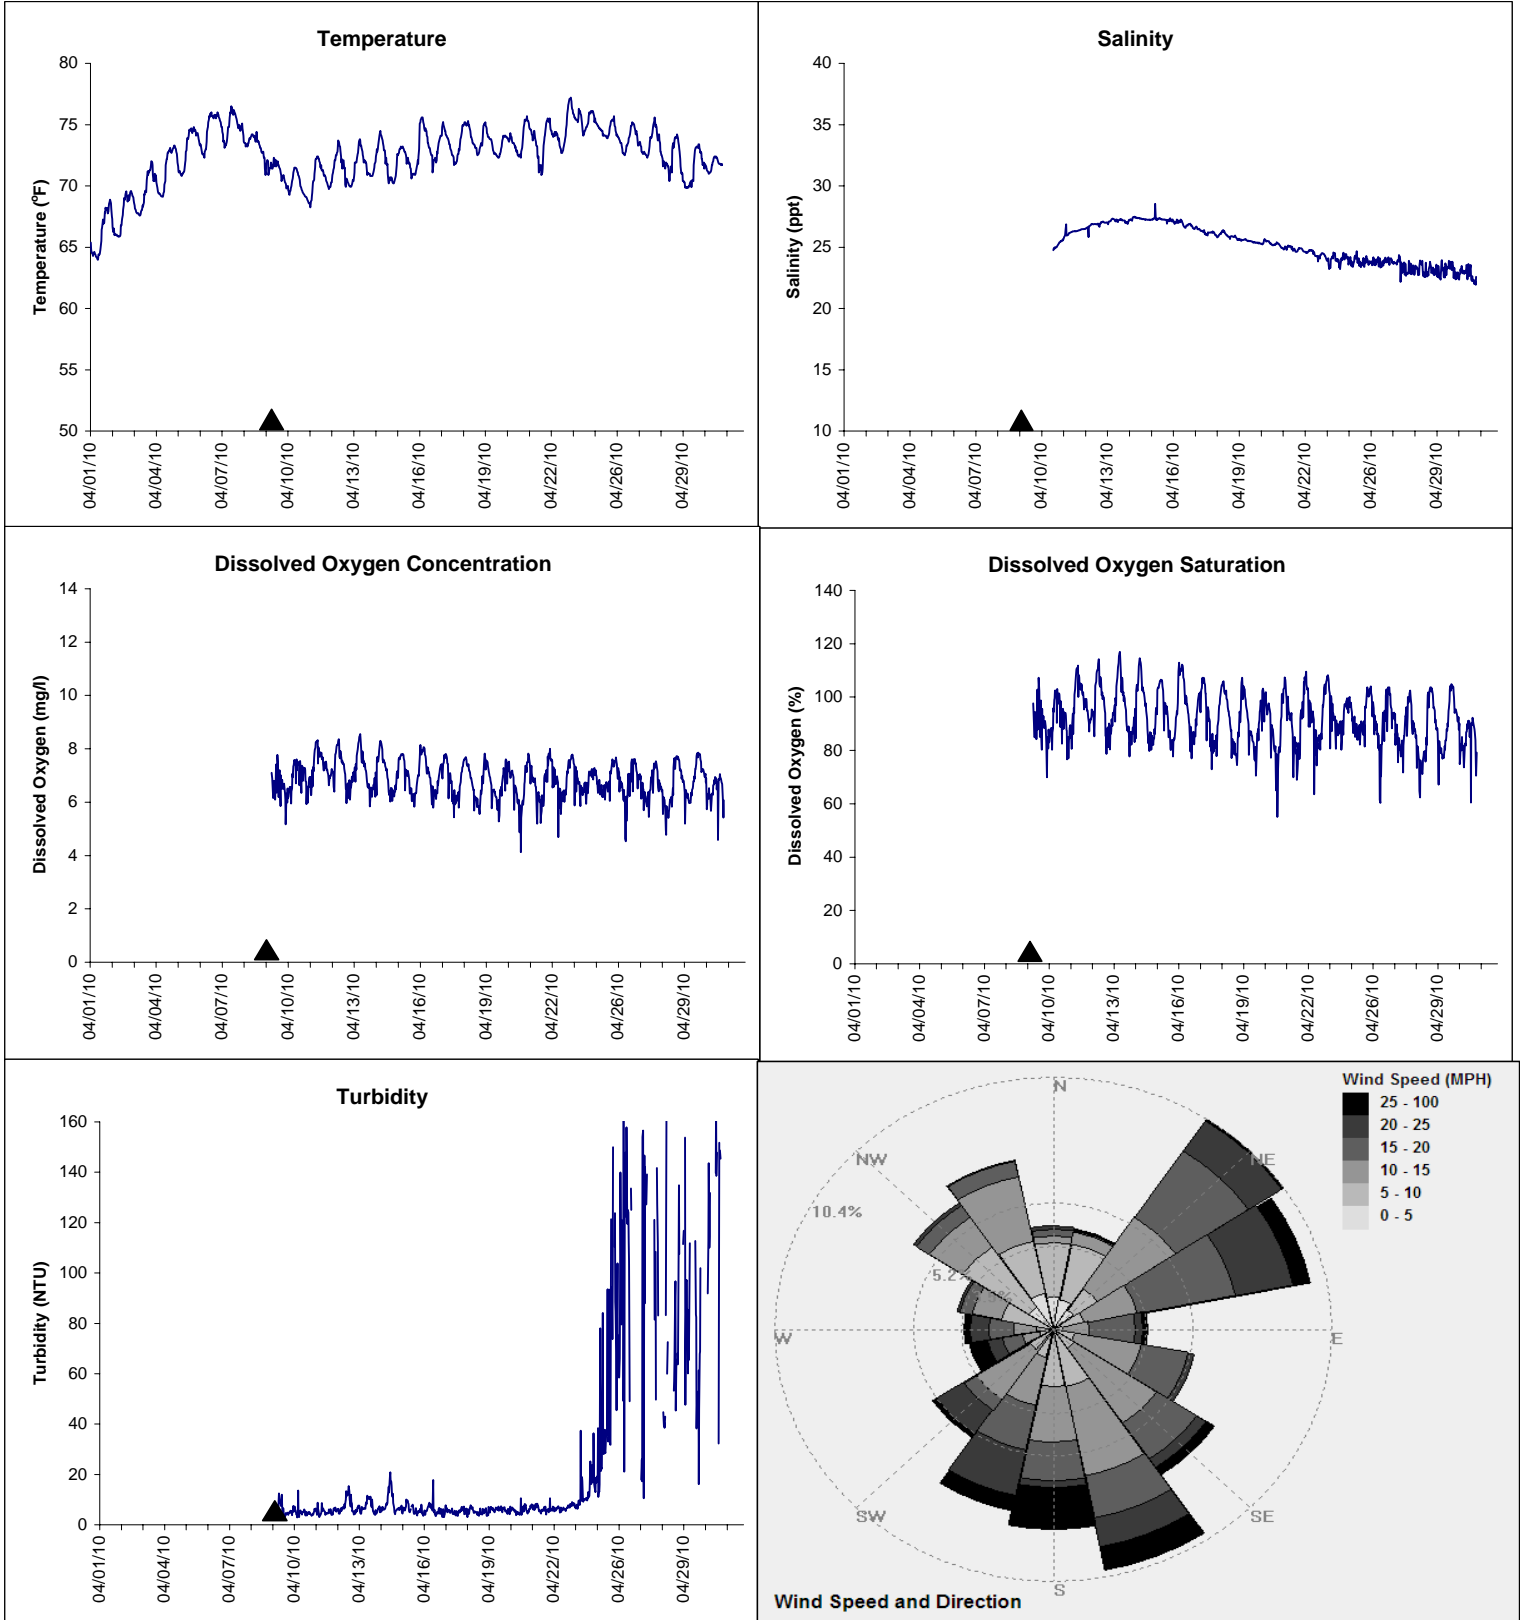

Alligator Harbor Lease Area, Franklin County

April 2010

▲ Monitoring Equipment Exchanged (sonde deployment)

Note: QA/QC limited to data deletion based on sonde error codes and pre- / post-calibration notes.