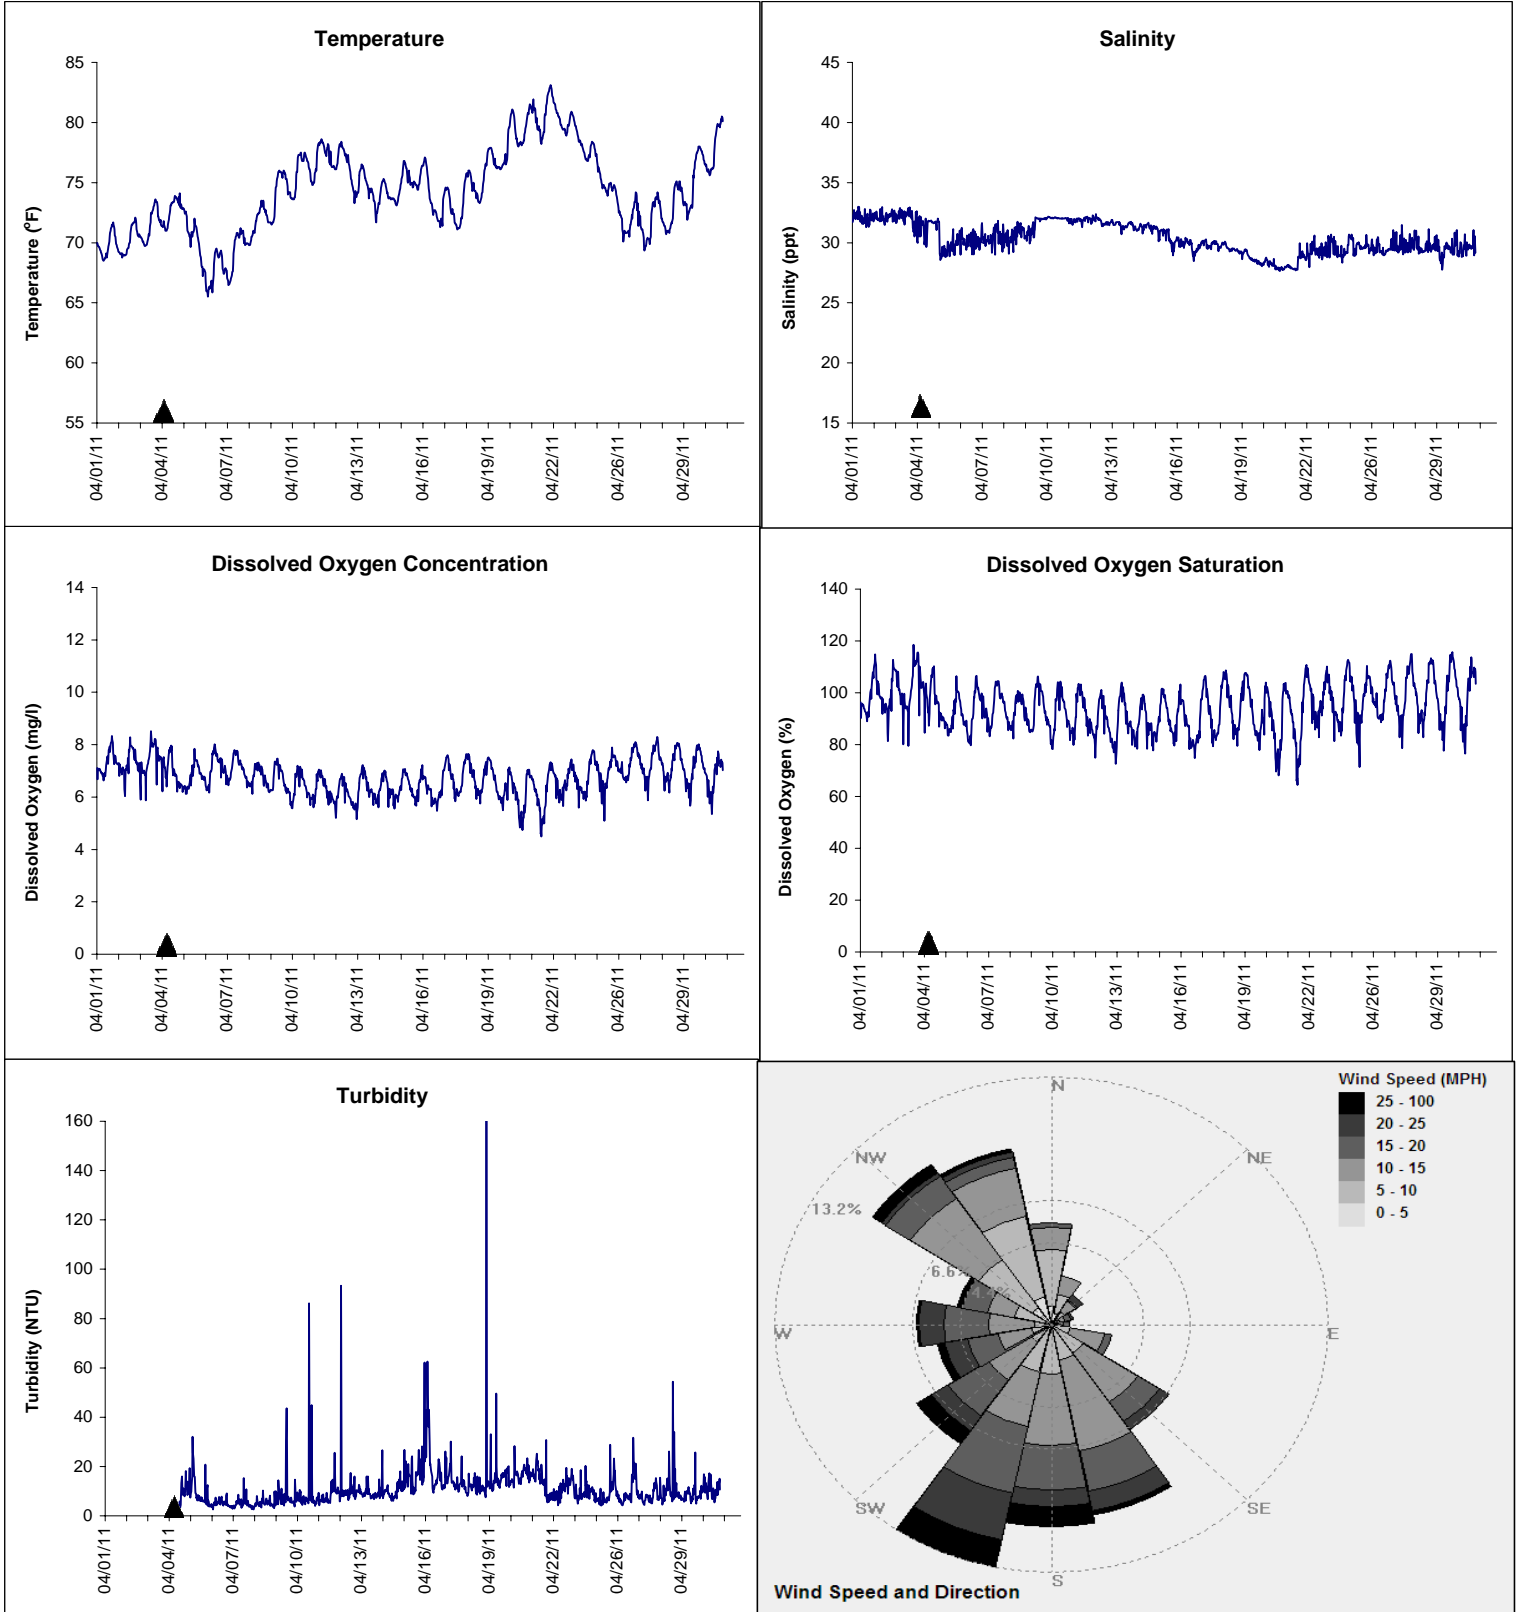

Alligator Harbor Lease Area, Franklin County April 2011

▲ Monitoring Equipment Exchanged (sonde deployment)

Note: QA/QC limited to data deletion based on sonde error codes and pre- / post-calibration notes.