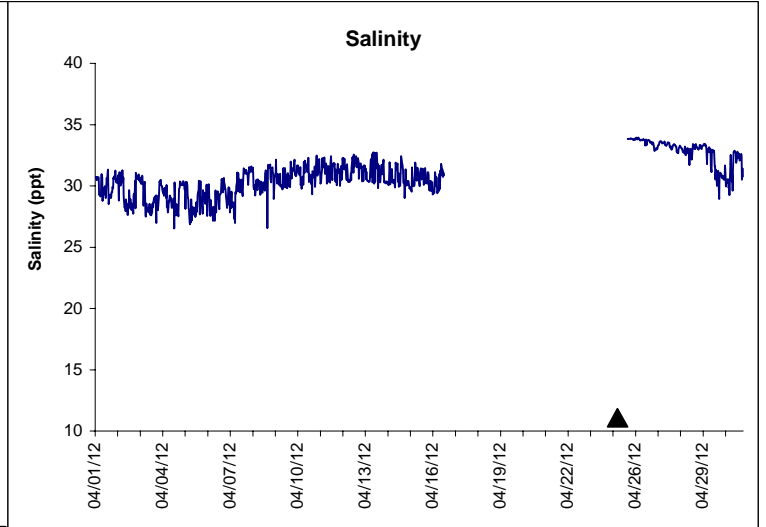

Alligator Harbor Lease Area, Franklin County
April 2012

No Wind Data Available

▲ Monitoring Equipment Exchanged (sonde deployment)

Note: QA/QC limited to data deletion based on sonde error codes and pre- / post-calibration notes.