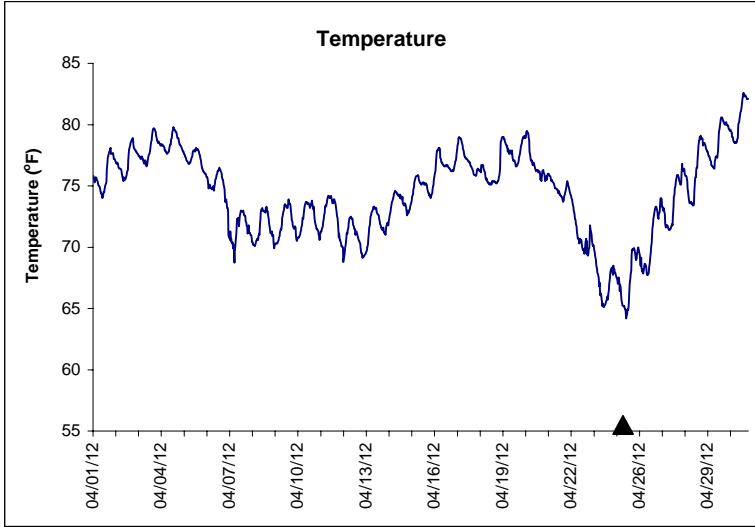

Alligator Harbor Lease Area, Franklin County
April 2012

No Wind Data Available

▲ Monitoring Equipment Exchanged (sonde deployment)

Note: QA/QC limited to data deletion based on sonde error codes and pre- / post-calibration notes.