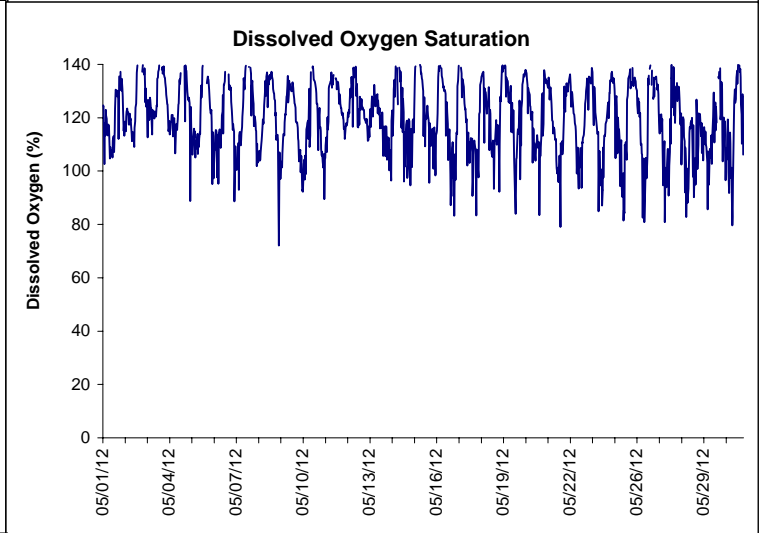

**Alligator Harbor Lease Area, Franklin County**  
**May 2012**

No Wind Data Available

▲ Monitoring Equipment Exchanged (sonde deployment)

Note: QA/QC limited to data deletion based on sonde error codes and pre- / post-calibration notes.