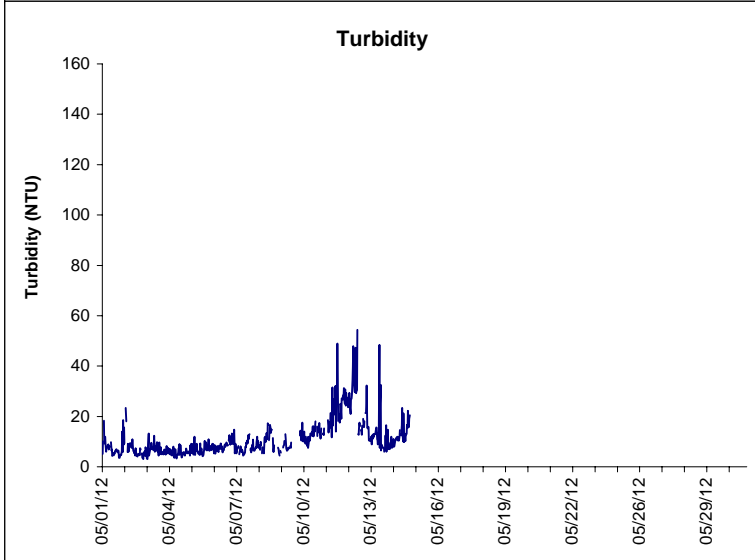

**Alligator Harbor Lease Area, Franklin County**  
**May 2012**

No Wind Data Available

▲ Monitoring Equipment Exchanged (sonde deployment)

Note: QA/QC limited to data deletion based on sonde error codes and pre- / post-calibration notes.