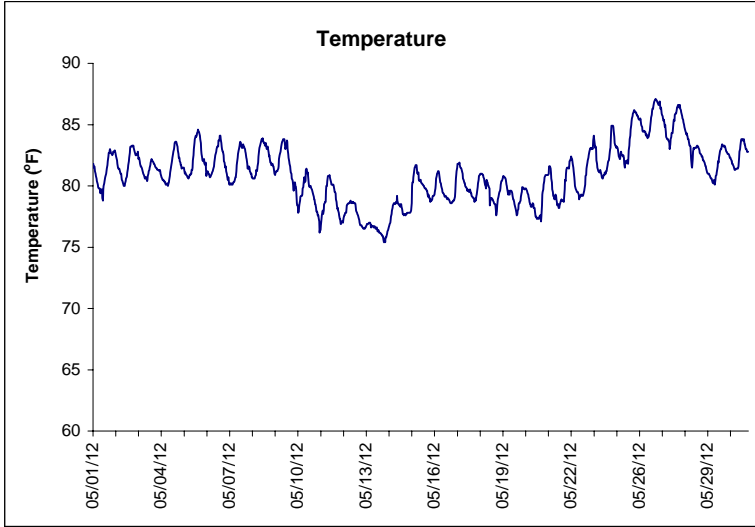

**Alligator Harbor Lease Area, Franklin County**  
**May 2012**

No Wind Data Available

▲ Monitoring Equipment Exchanged (sonde deployment)

Note: QA/QC limited to data deletion based on sonde error codes and pre- / post-calibration notes.