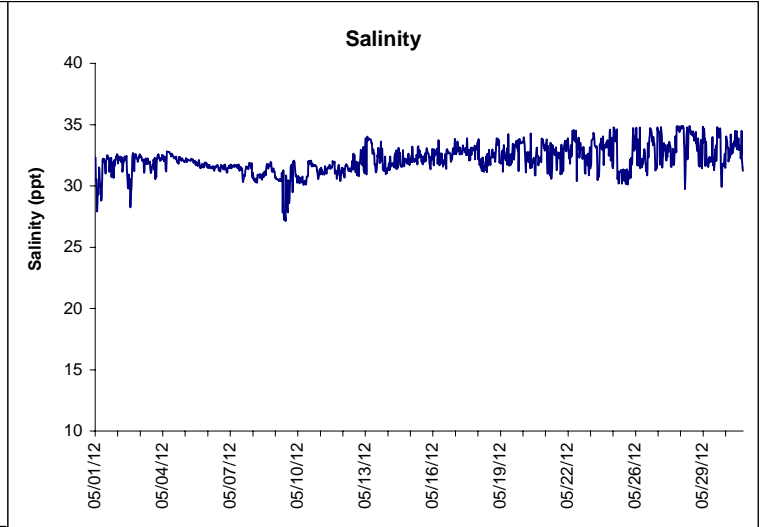

**Alligator Harbor Lease Area, Franklin County**  
**May 2012**

No Wind Data Available

▲ Monitoring Equipment Exchanged (sonde deployment)

Note: QA/QC limited to data deletion based on sonde error codes and pre- / post-calibration notes.