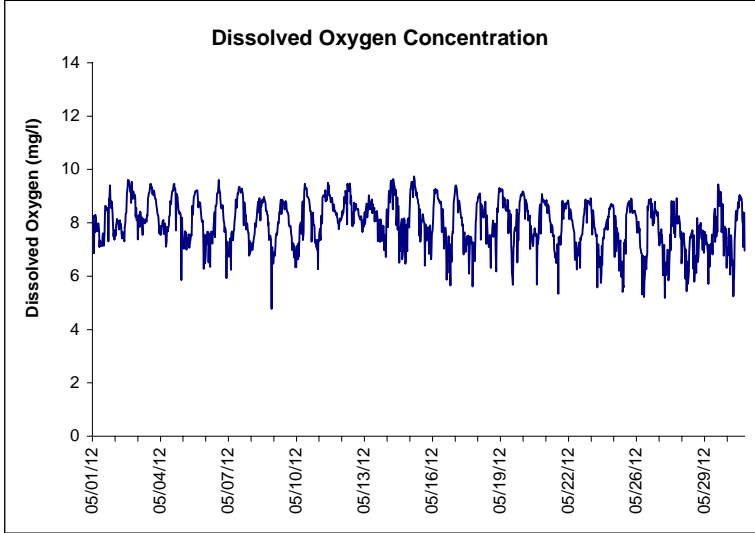

**Alligator Harbor Lease Area, Franklin County**  
**May 2012**

No Wind Data Available

▲ Monitoring Equipment Exchanged (sonde deployment)

Note: QA/QC limited to data deletion based on sonde error codes and pre- / post-calibration notes.