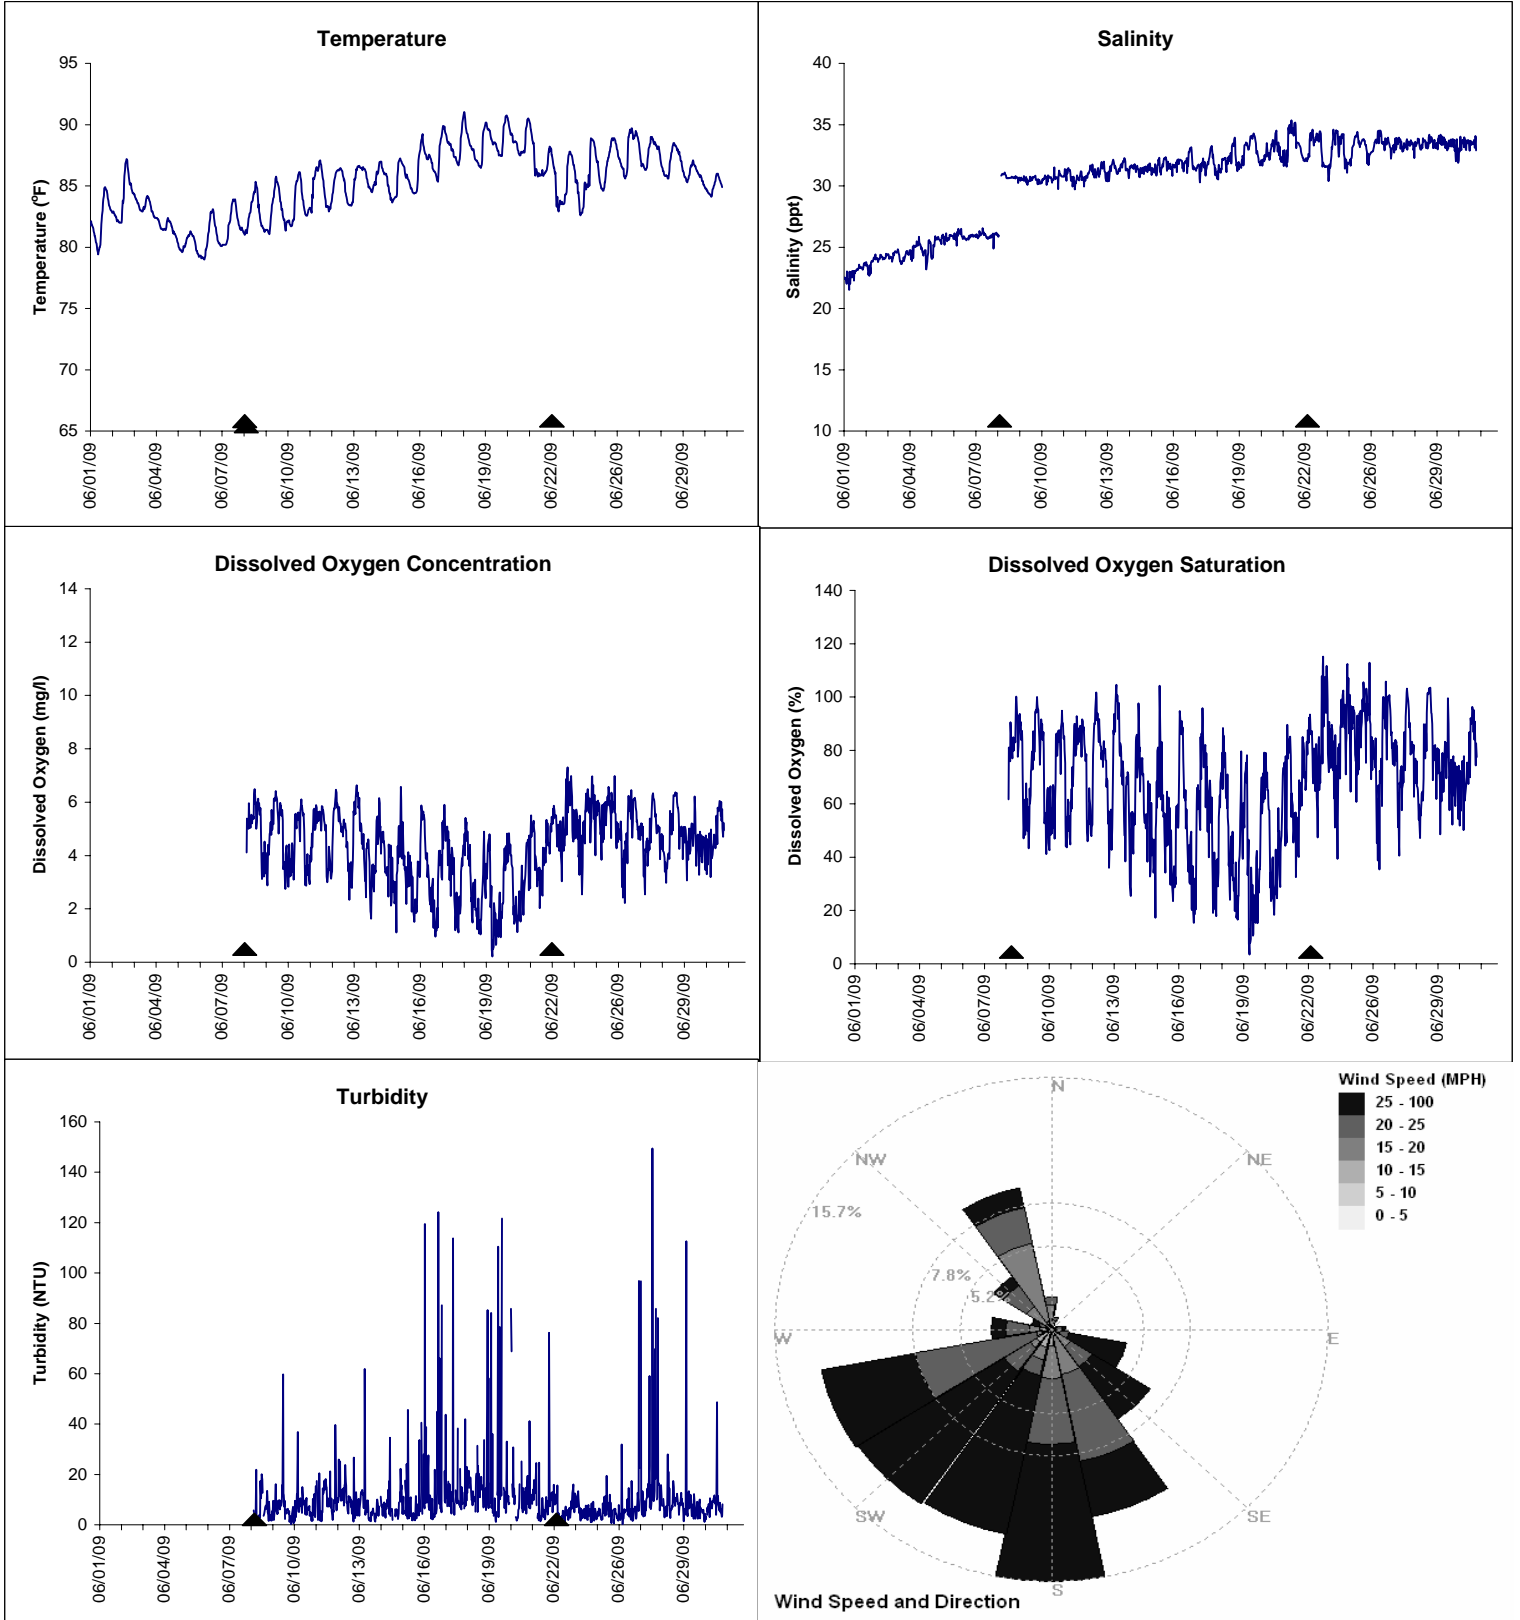

Alligator Harbor Lease Area, Franklin County

June 2009

▲ Monitoring Equipment Exchanged (sonde deployment)

Note: QA/QC limited to data deletion based on sonde error codes and pre- / post-calibration notes.