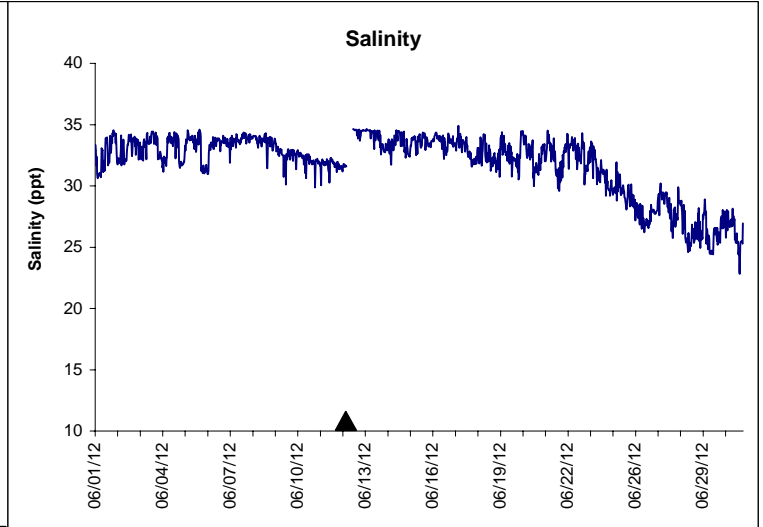

Alligator Harbor Lease Area, Franklin County

June 2012

▲ Monitoring Equipment Exchanged (sonde deployment)

Note: QA/QC limited to data deletion based on sonde error codes and pre- / post-calibration notes.