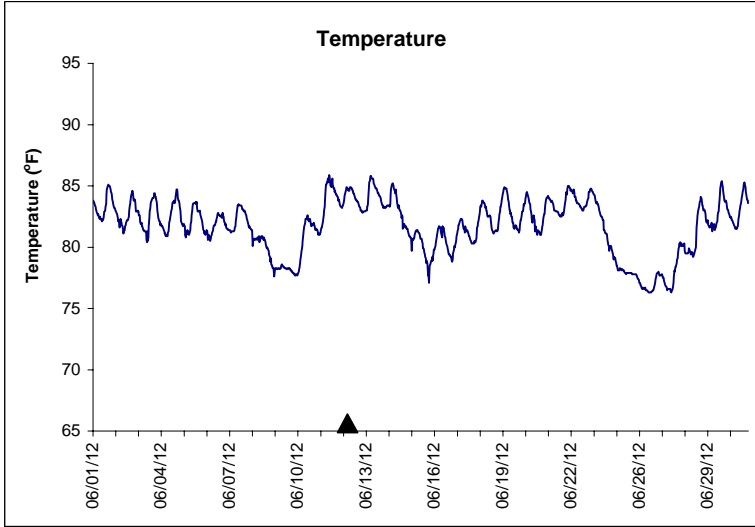

Alligator Harbor Lease Area, Franklin County

June 2012

▲ Monitoring Equipment Exchanged (sonde deployment)

Note: QA/QC limited to data deletion based on sonde error codes and pre- / post-calibration notes.