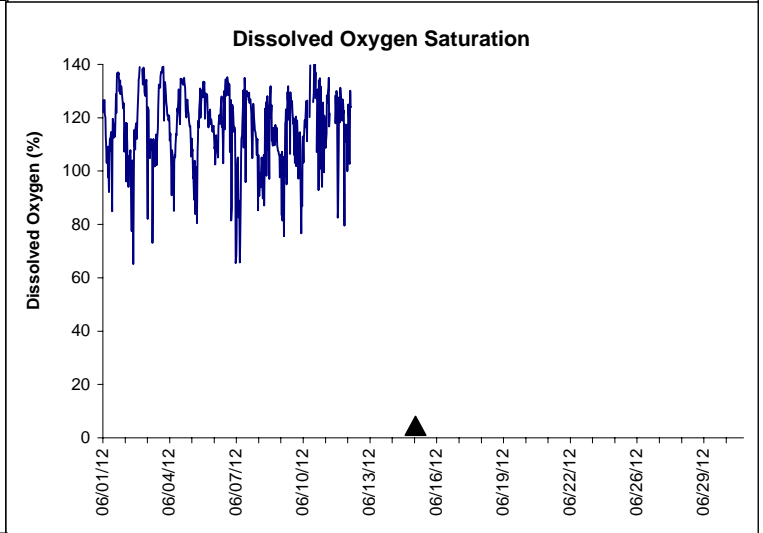

Alligator Harbor Lease Area, Franklin County

June 2012

▲ Monitoring Equipment Exchanged (sonde deployment)

Note: QA/QC limited to data deletion based on sonde error codes and pre- / post-calibration notes.