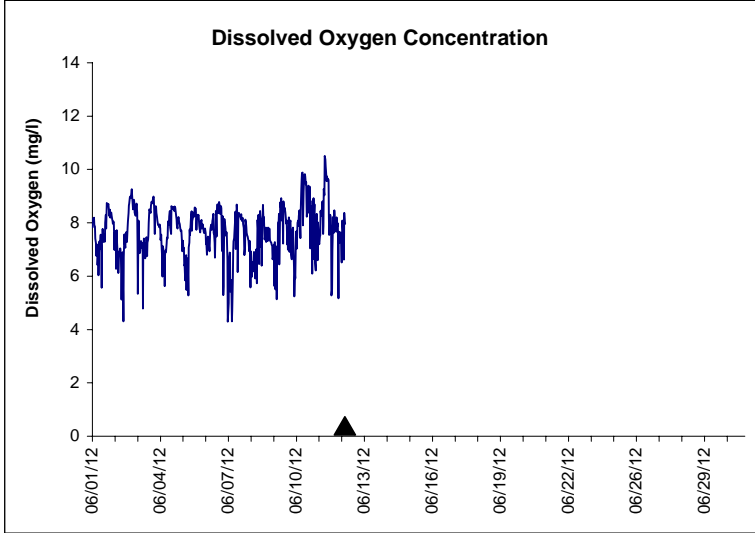

Alligator Harbor Lease Area, Franklin County

June 2012

▲ Monitoring Equipment Exchanged (sonde deployment)

Note: QA/QC limited to data deletion based on sonde error codes and pre- / post-calibration notes.