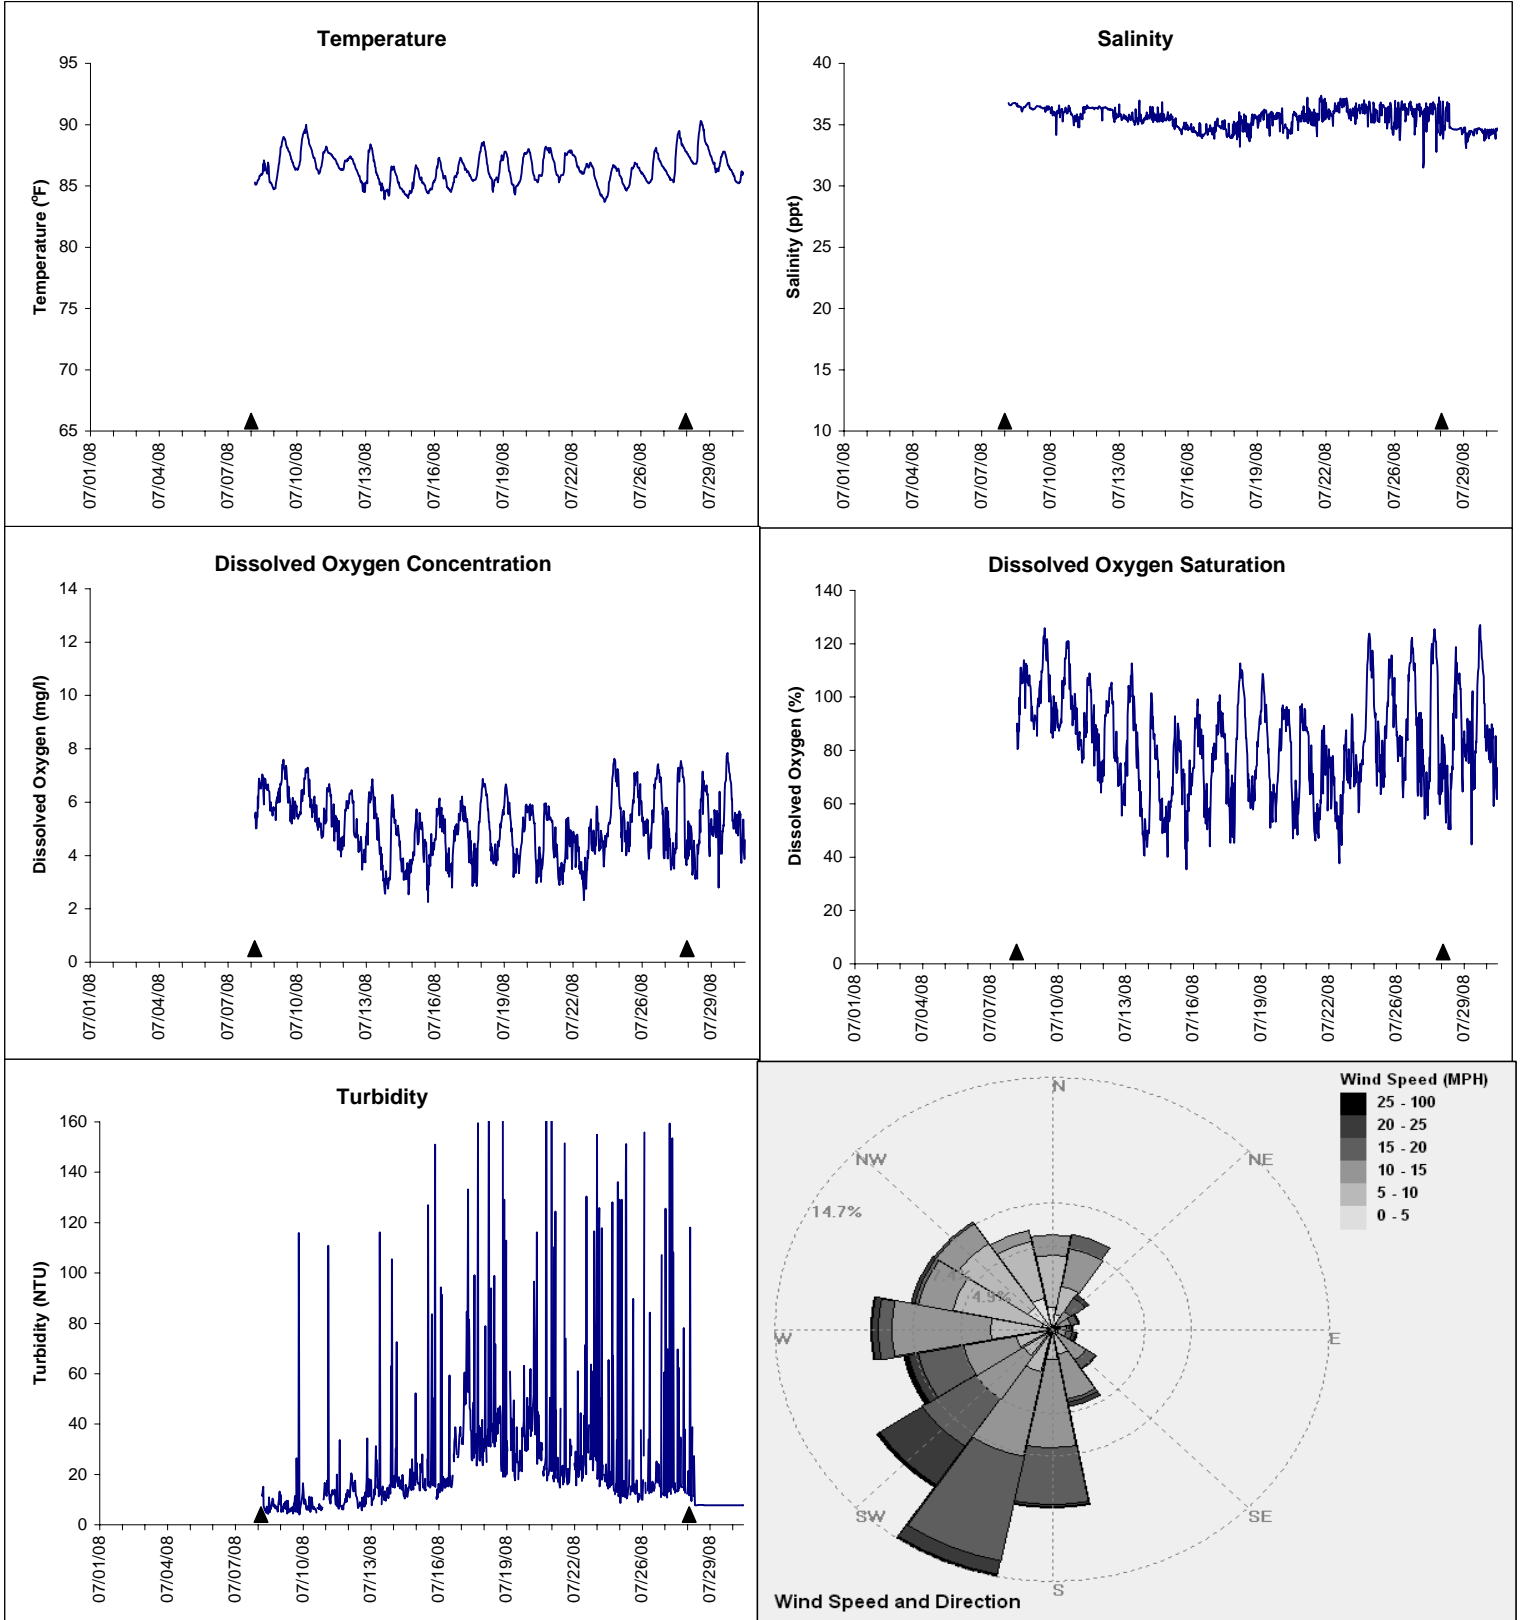

Alligator Harbor Lease Area, Franklin County

July 2008

▲ Monitoring Equipment Exchanged (sonde deployment)

Note: QA/QC limited to data deletion based on sonde error codes and pre- / post-calibration notes.