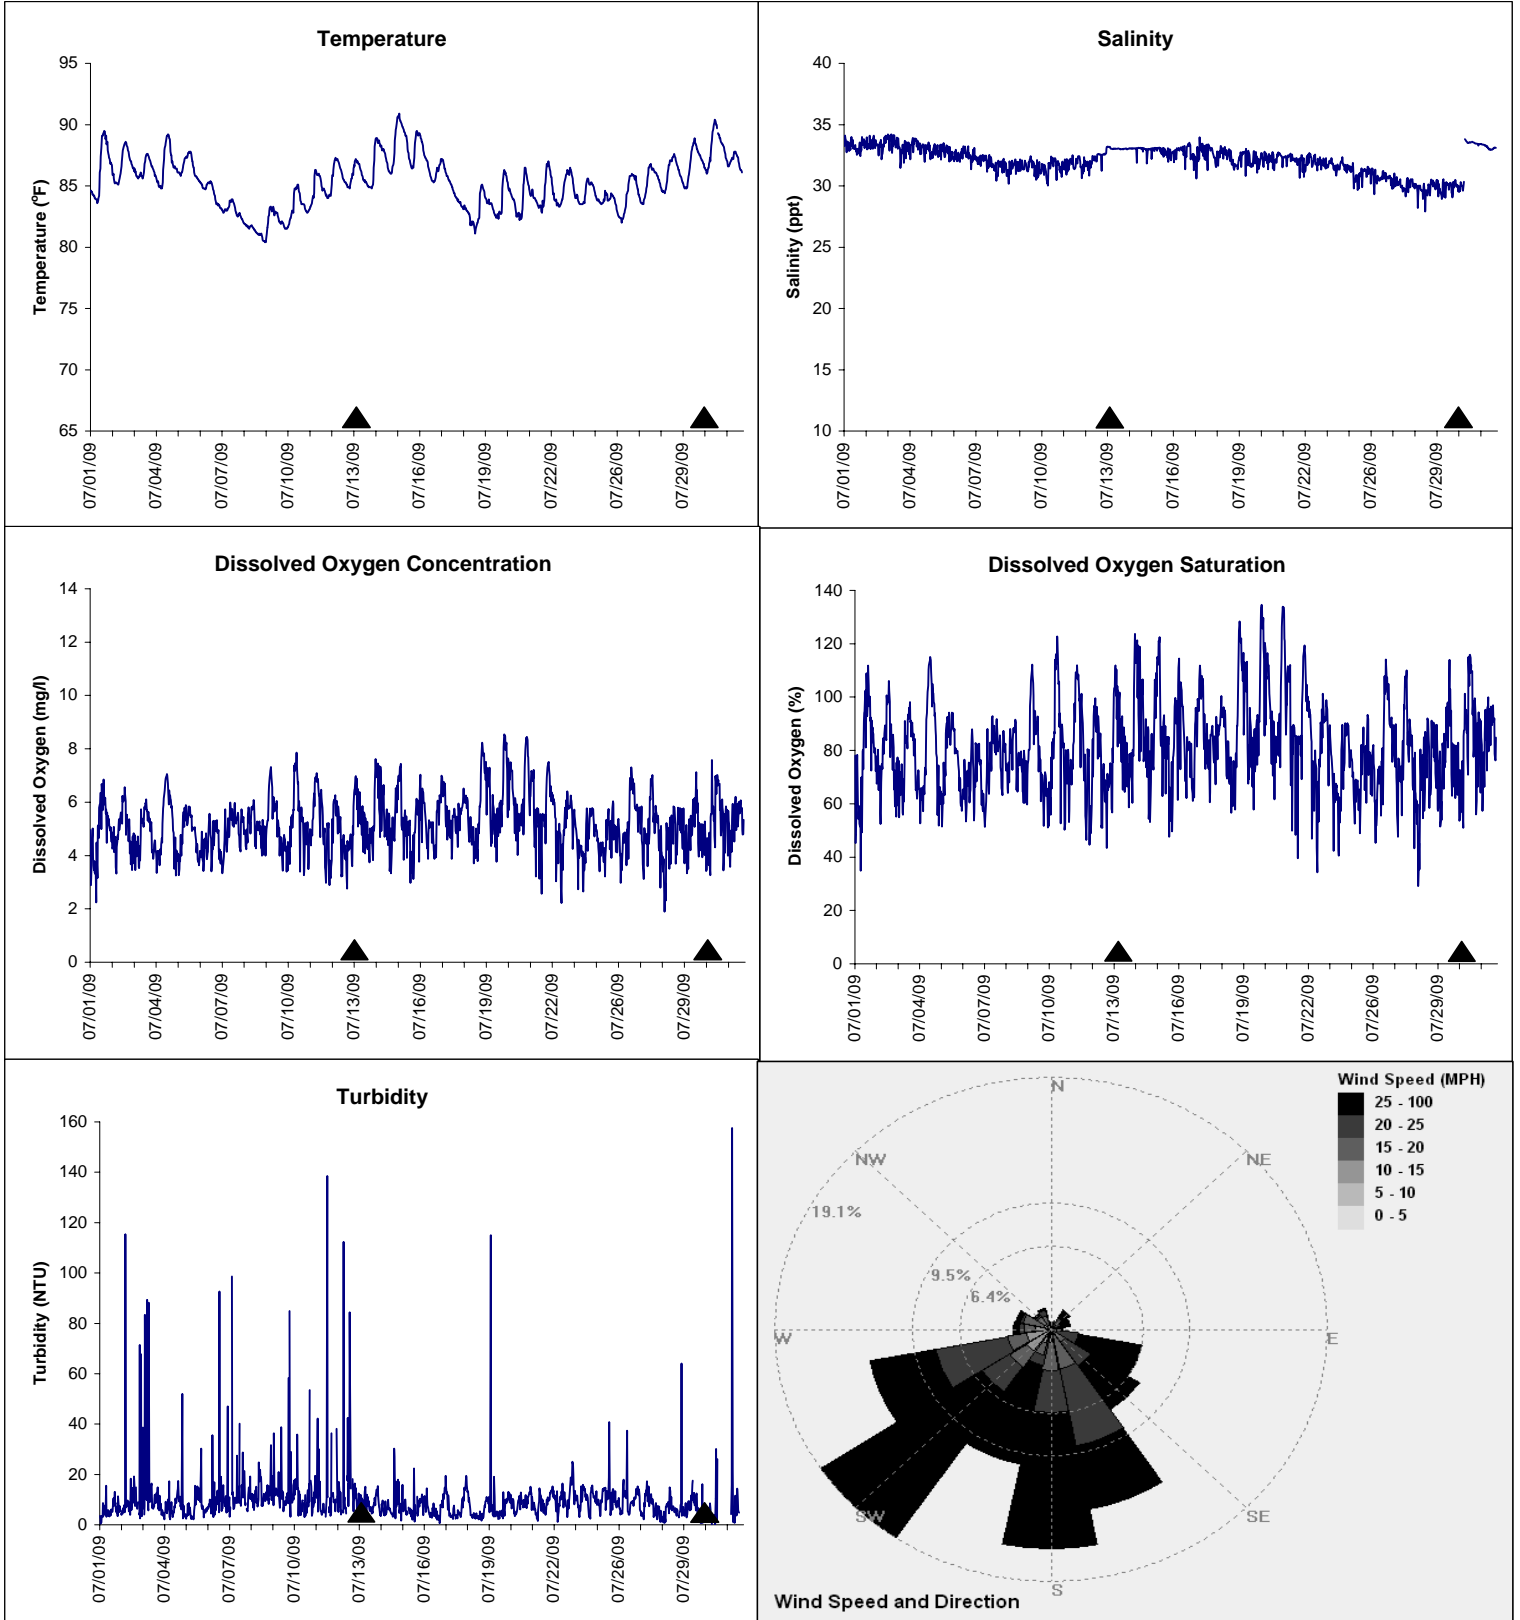

Alligator Harbor Lease Area, Franklin County July 2009

▲ Monitoring Equipment Exchanged (sonde deployment)

Note: QA/QC limited to data deletion based on sonde error codes and pre- / post-calibration notes.