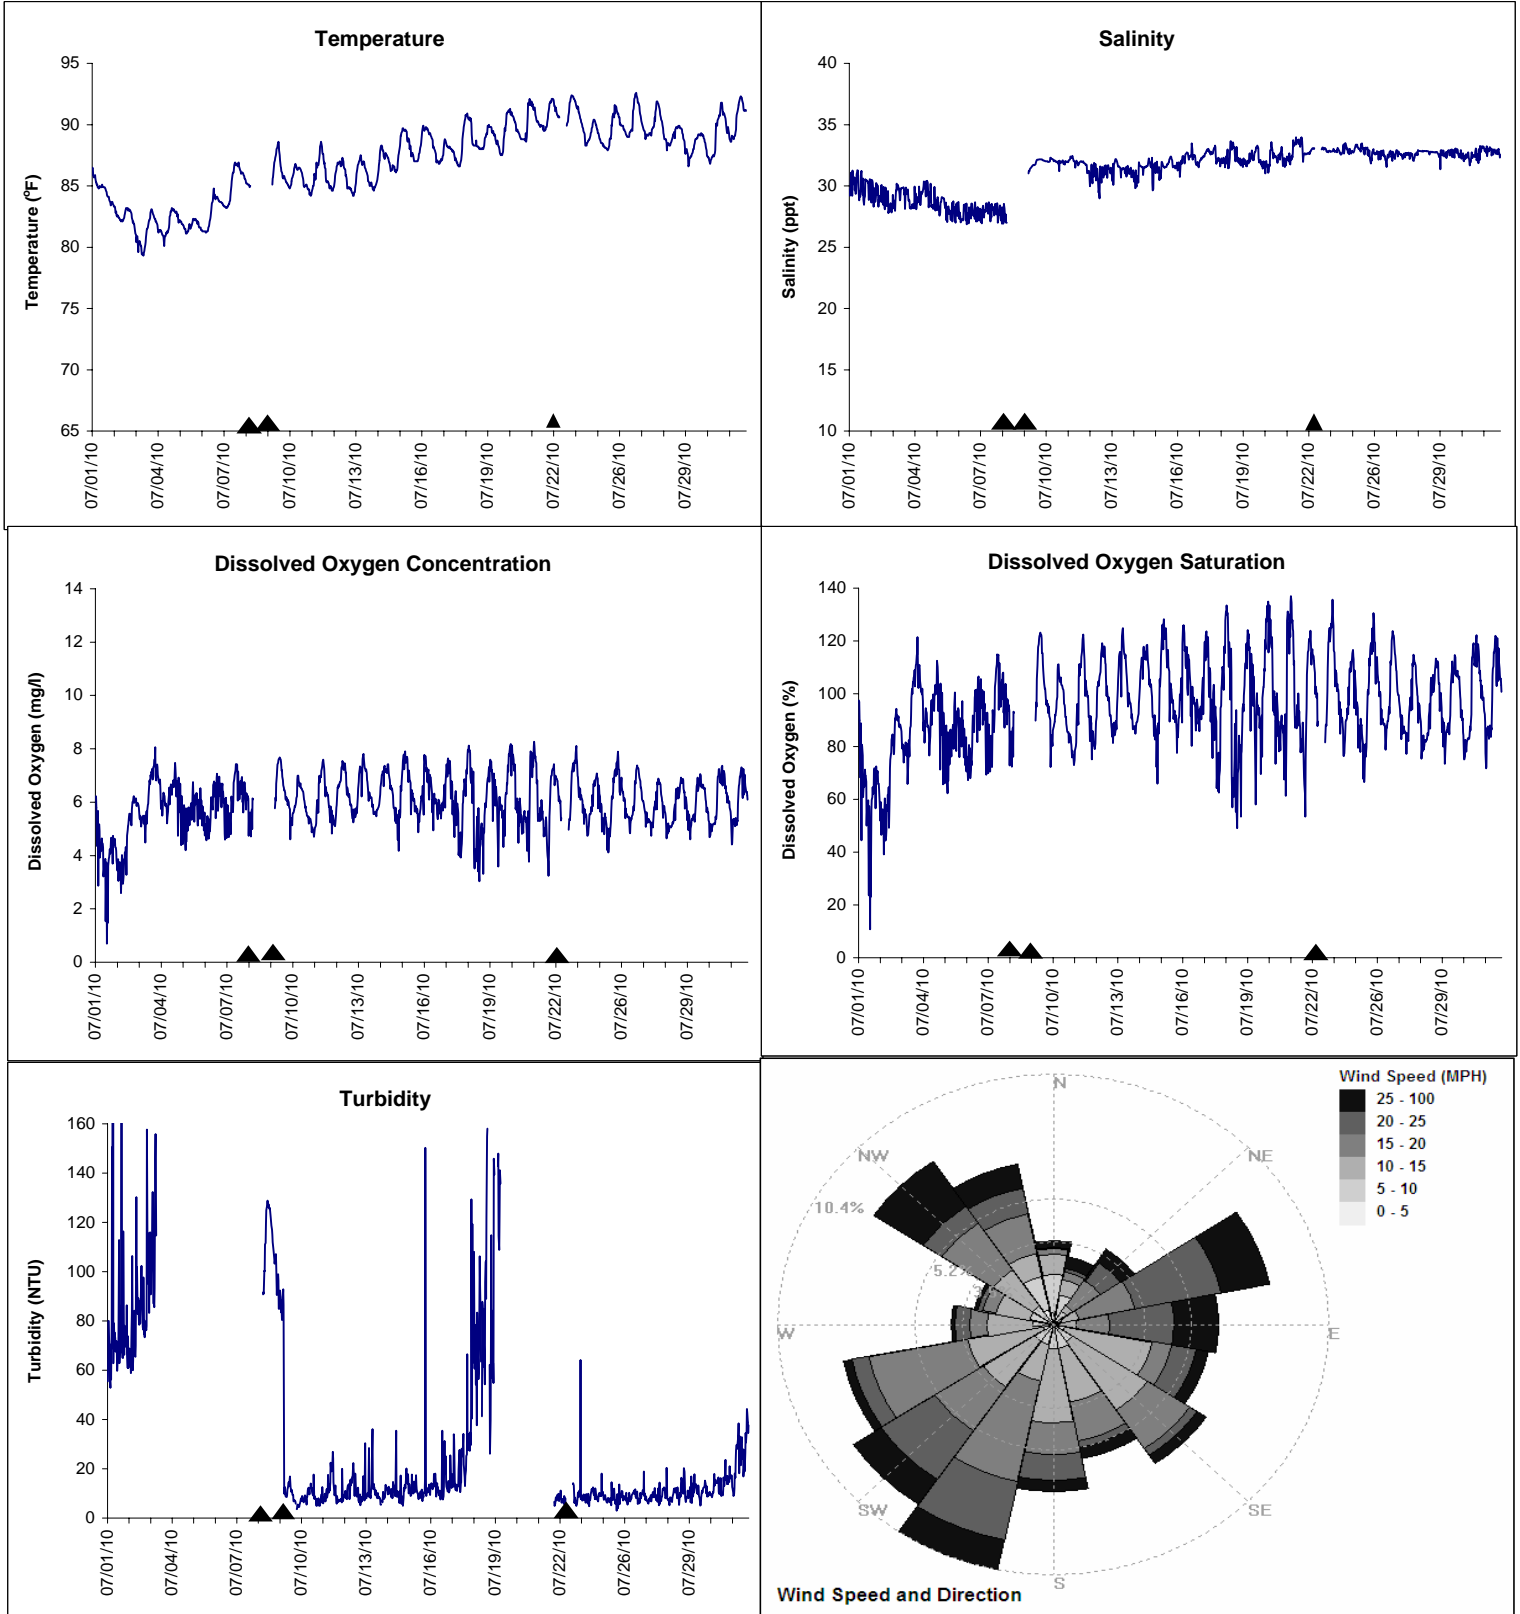

Alligator Harbor Lease Area, Franklin County July 2010

▲ Monitoring Equipment Exchanged (sonde deployment)

Note: QA/QC limited to data deletion based on sonde error codes and pre- / post-calibration notes.