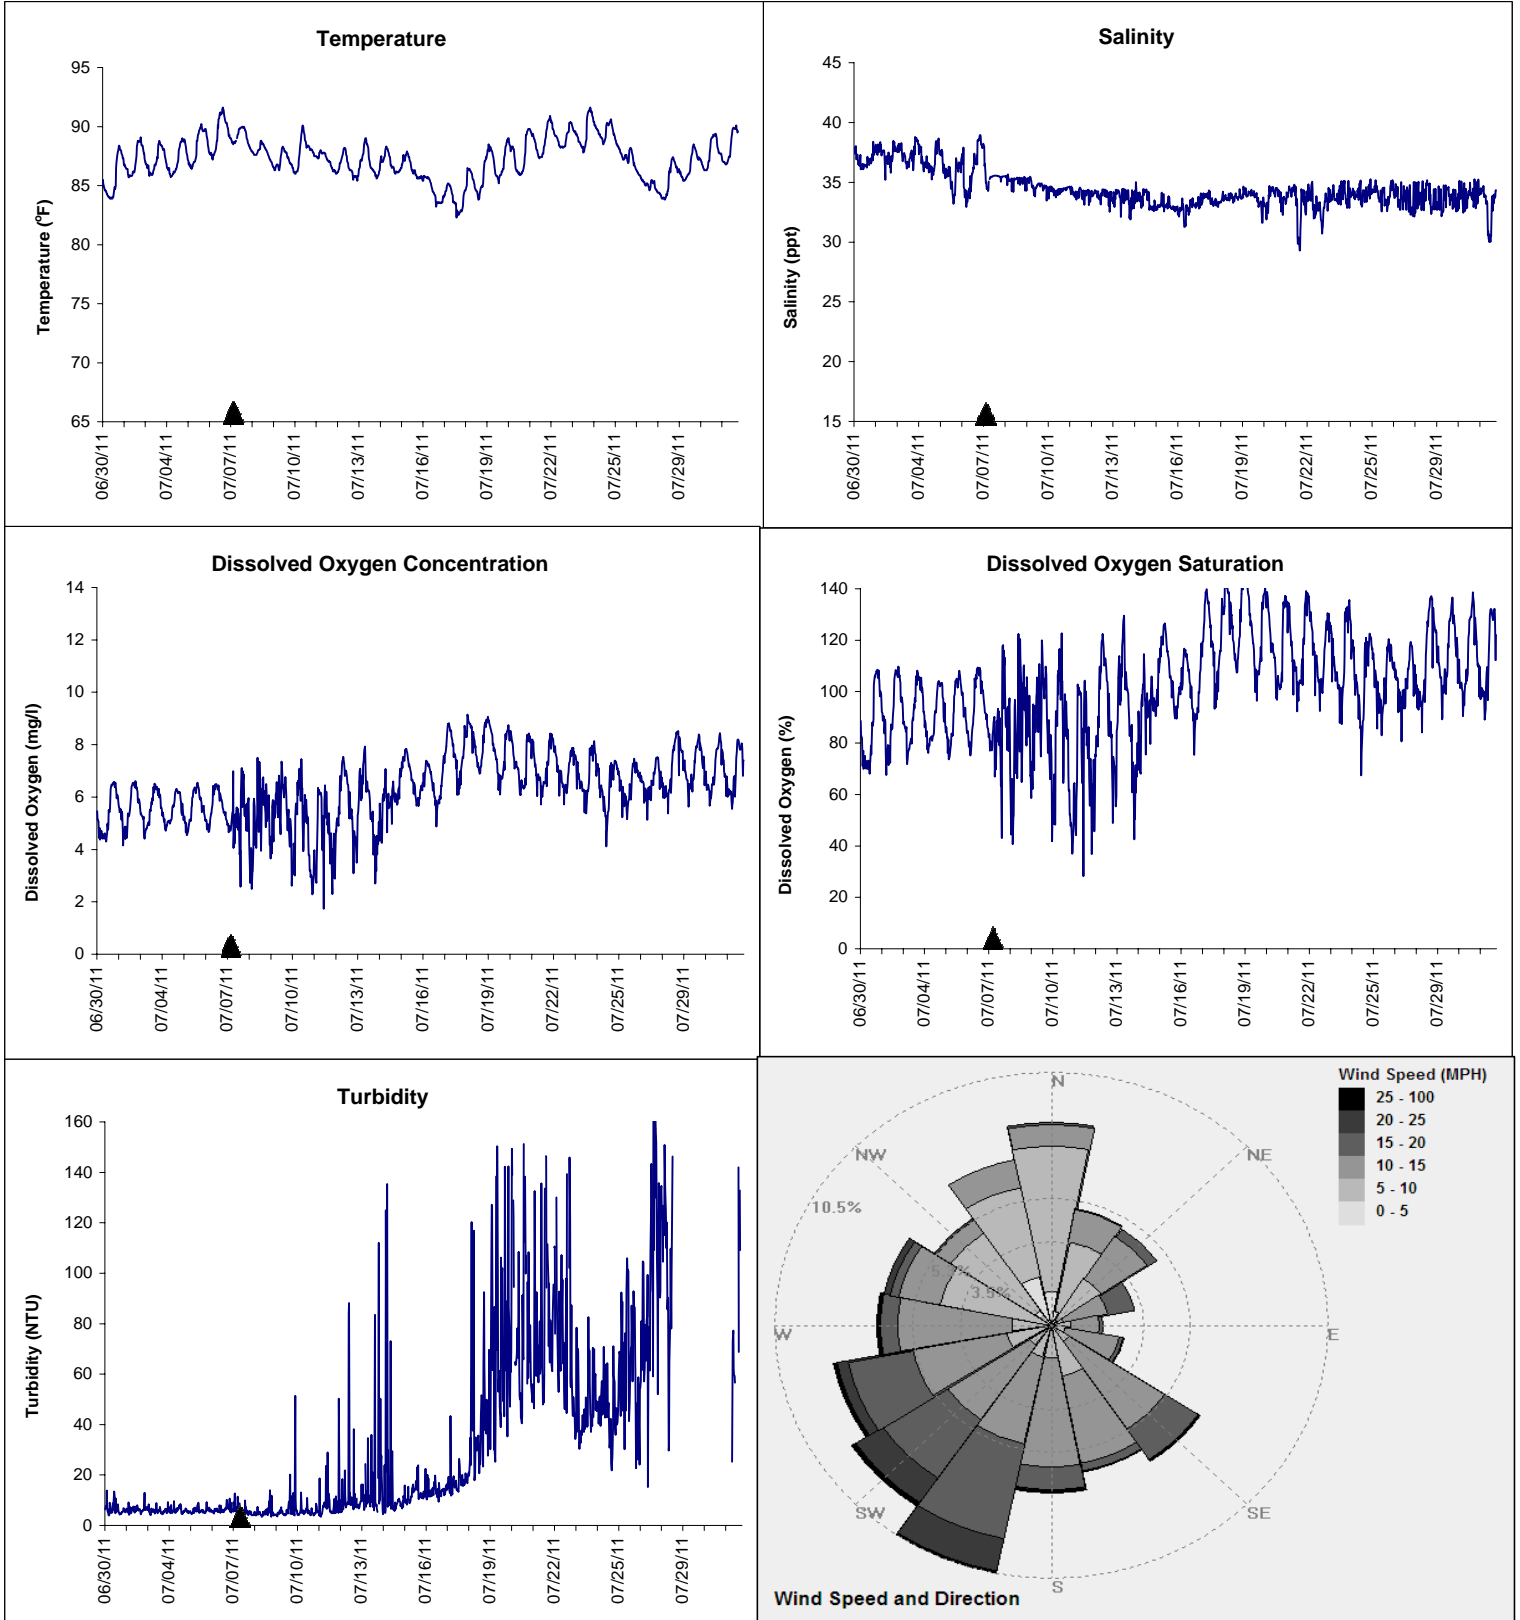

# Alligator Harbor Lease Area, Franklin County July 2011

▲ Monitoring Equipment Exchanged (sonde deployment)

**Note:** QA/QC limited to data deletion based on sonde error codes and pre- / post-calibration notes.