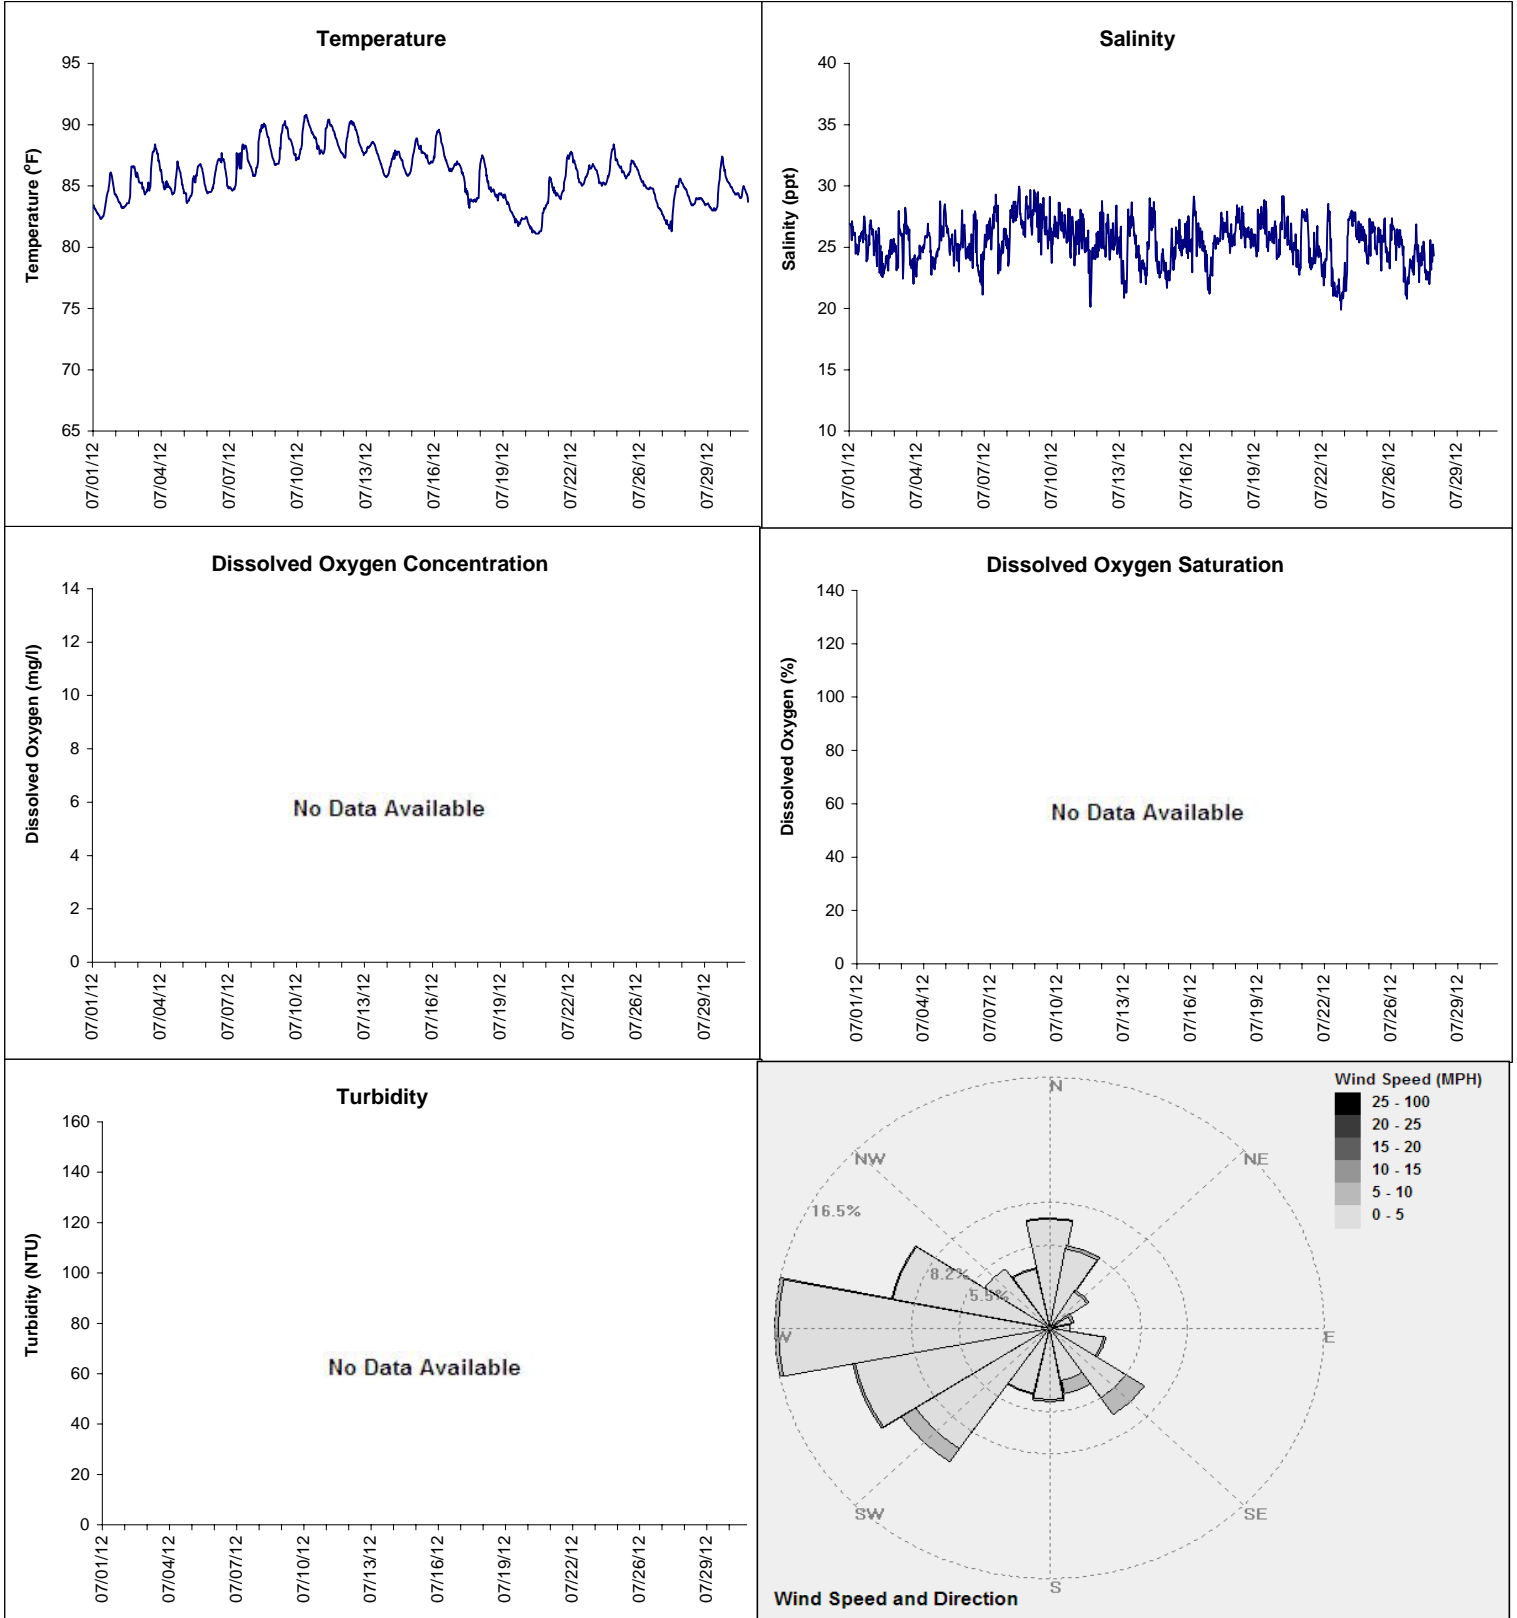

Alligator Harbor Lease Area, Franklin County

July 2012

▲ Monitoring Equipment Exchanged (sonde deployment)

Note: QA/QC limited to data deletion based on sonde error codes and pre- / post-calibration notes.