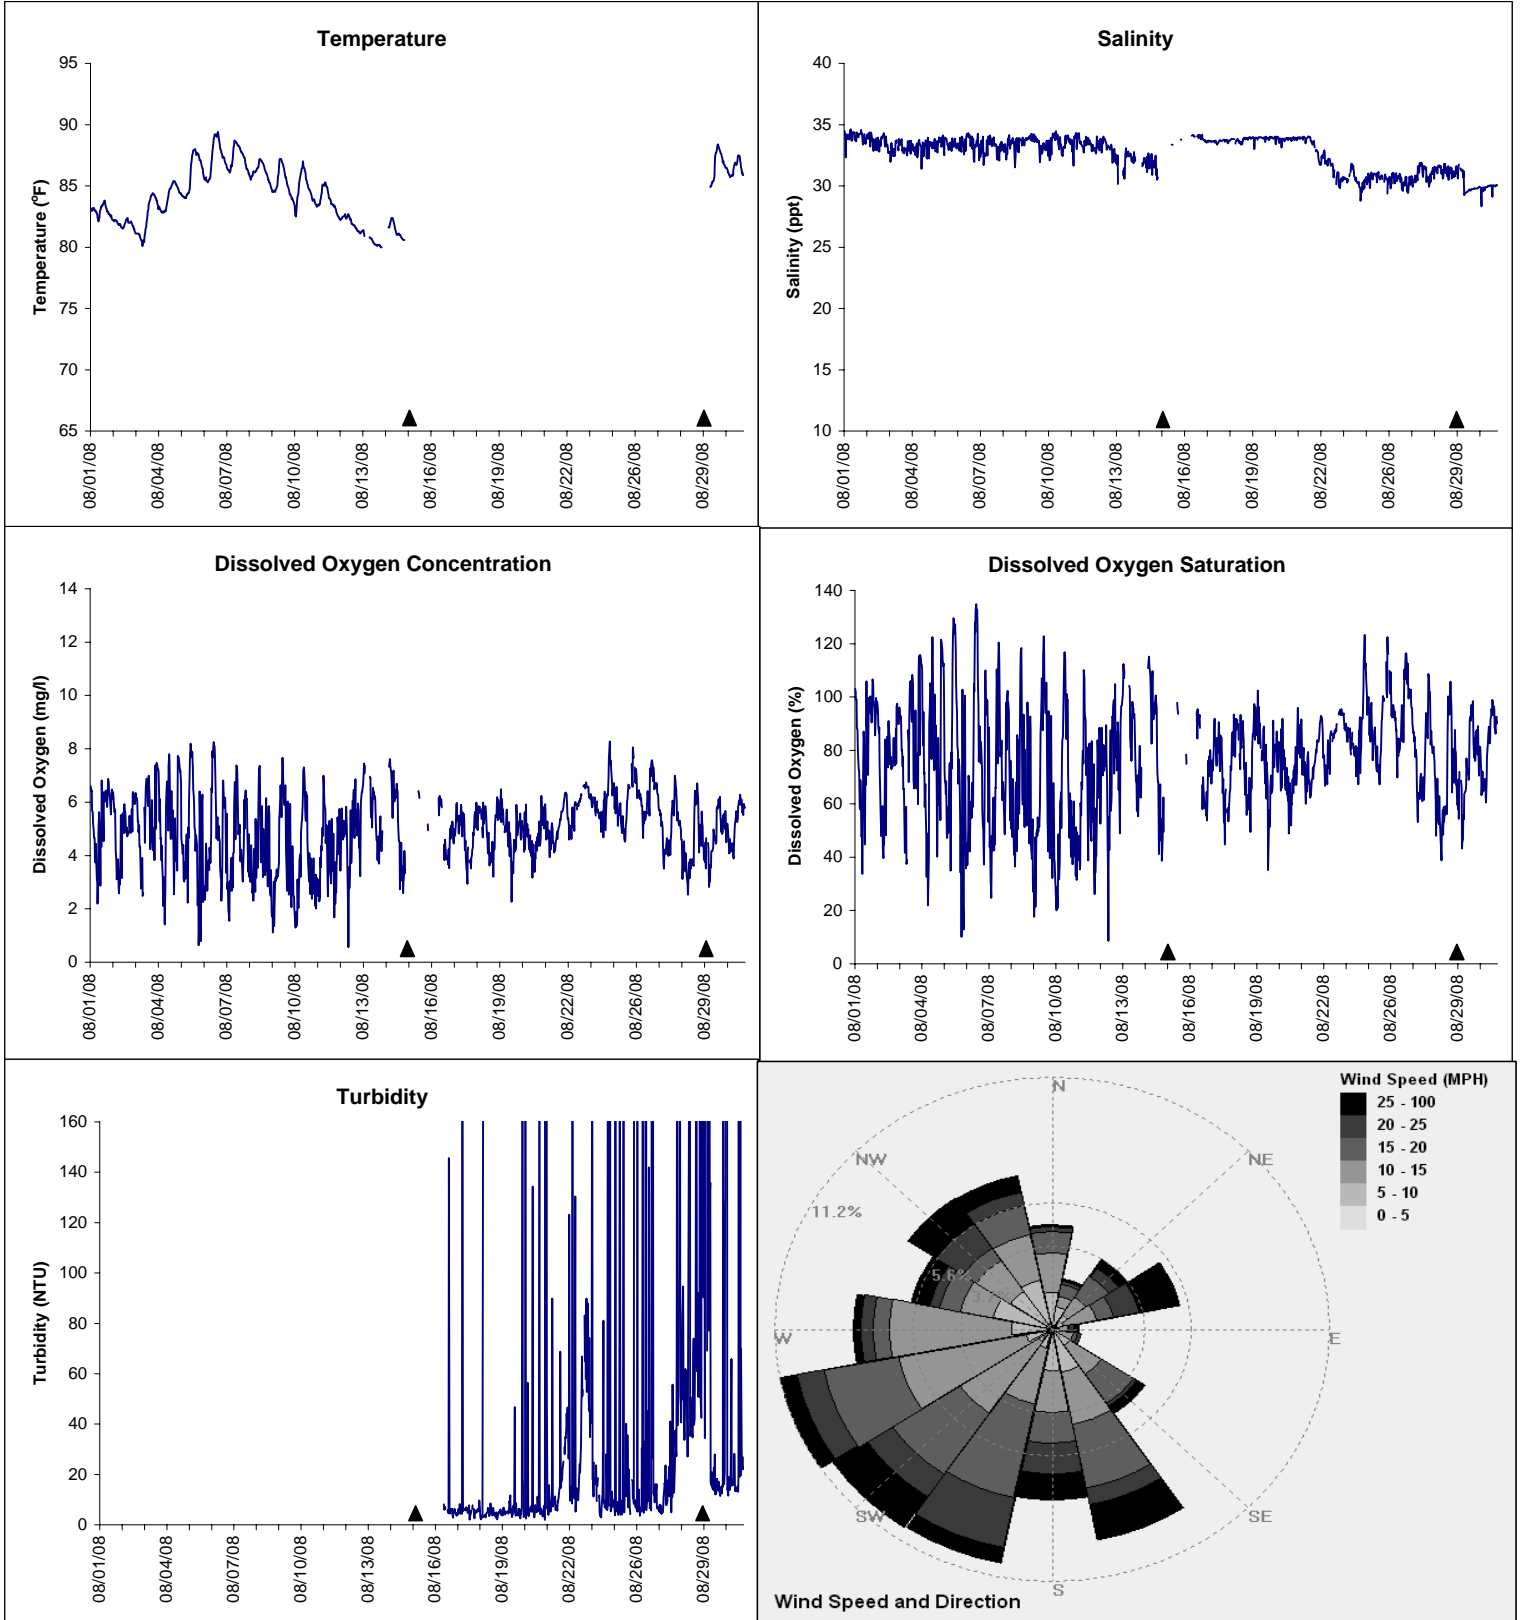

## Alligator Harbor Lease Area, Franklin County August 2008

▲ Monitoring Equipment Exchanged (sonde deployment)

**Note:** QA/QC limited to data deletion based on sonde error codes and pre- / post-calibration notes.

**Alligator Harbor Lease Area, Franklin County**  
**August 2008**

▲ Monitoring Equipment Exchanged (sonde deployment)

Note: QA/QC limited to data deletion based on sonde error codes and pre- / post-calibration notes.