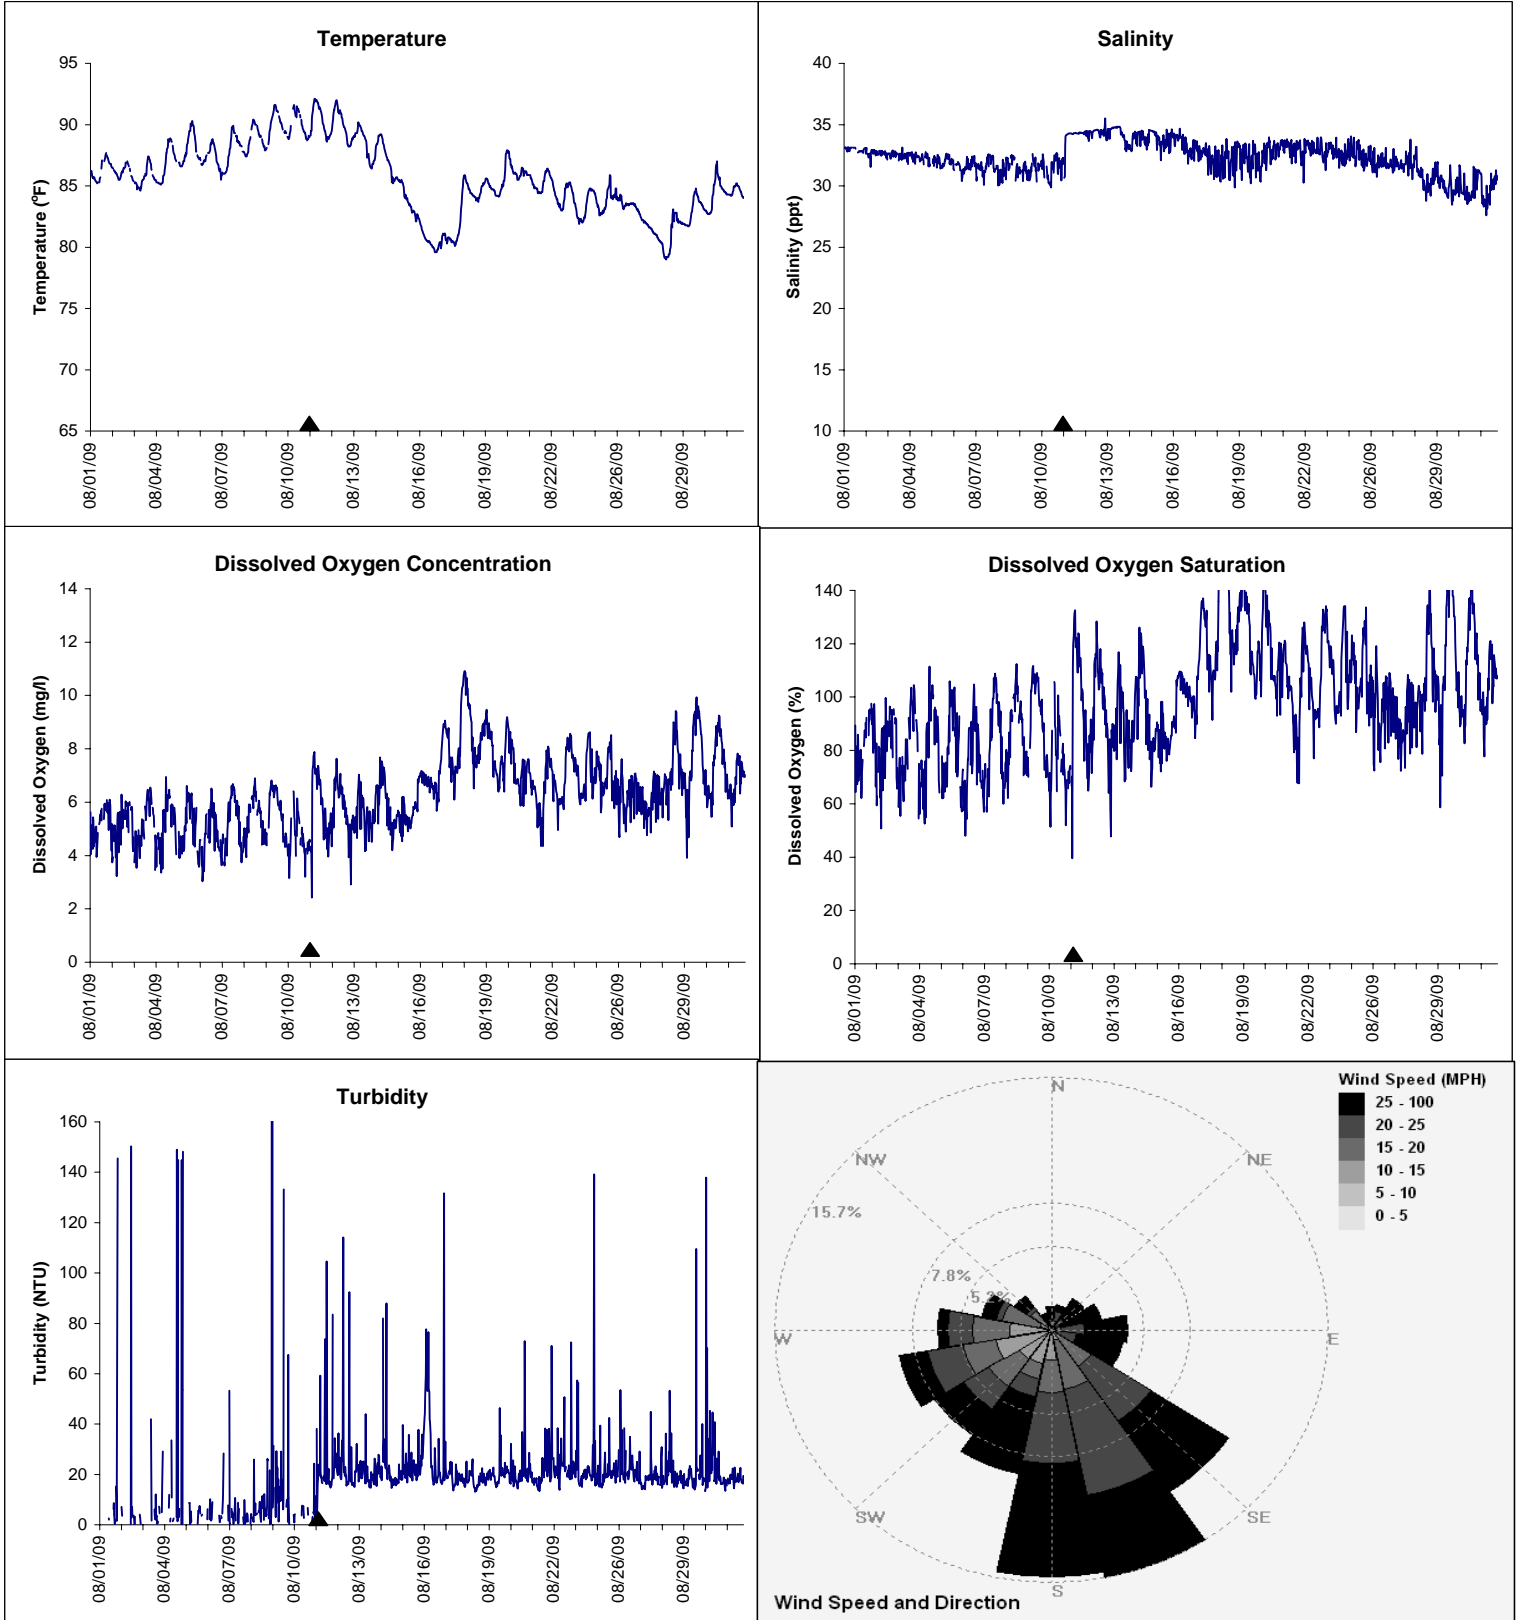

Alligator Harbor Lease Area, Franklin County

August 2009

▲ Monitoring Equipment Exchanged (sonde deployment)

Note: QA/QC limited to data deletion based on sonde error codes and pre- / post-calibration notes.